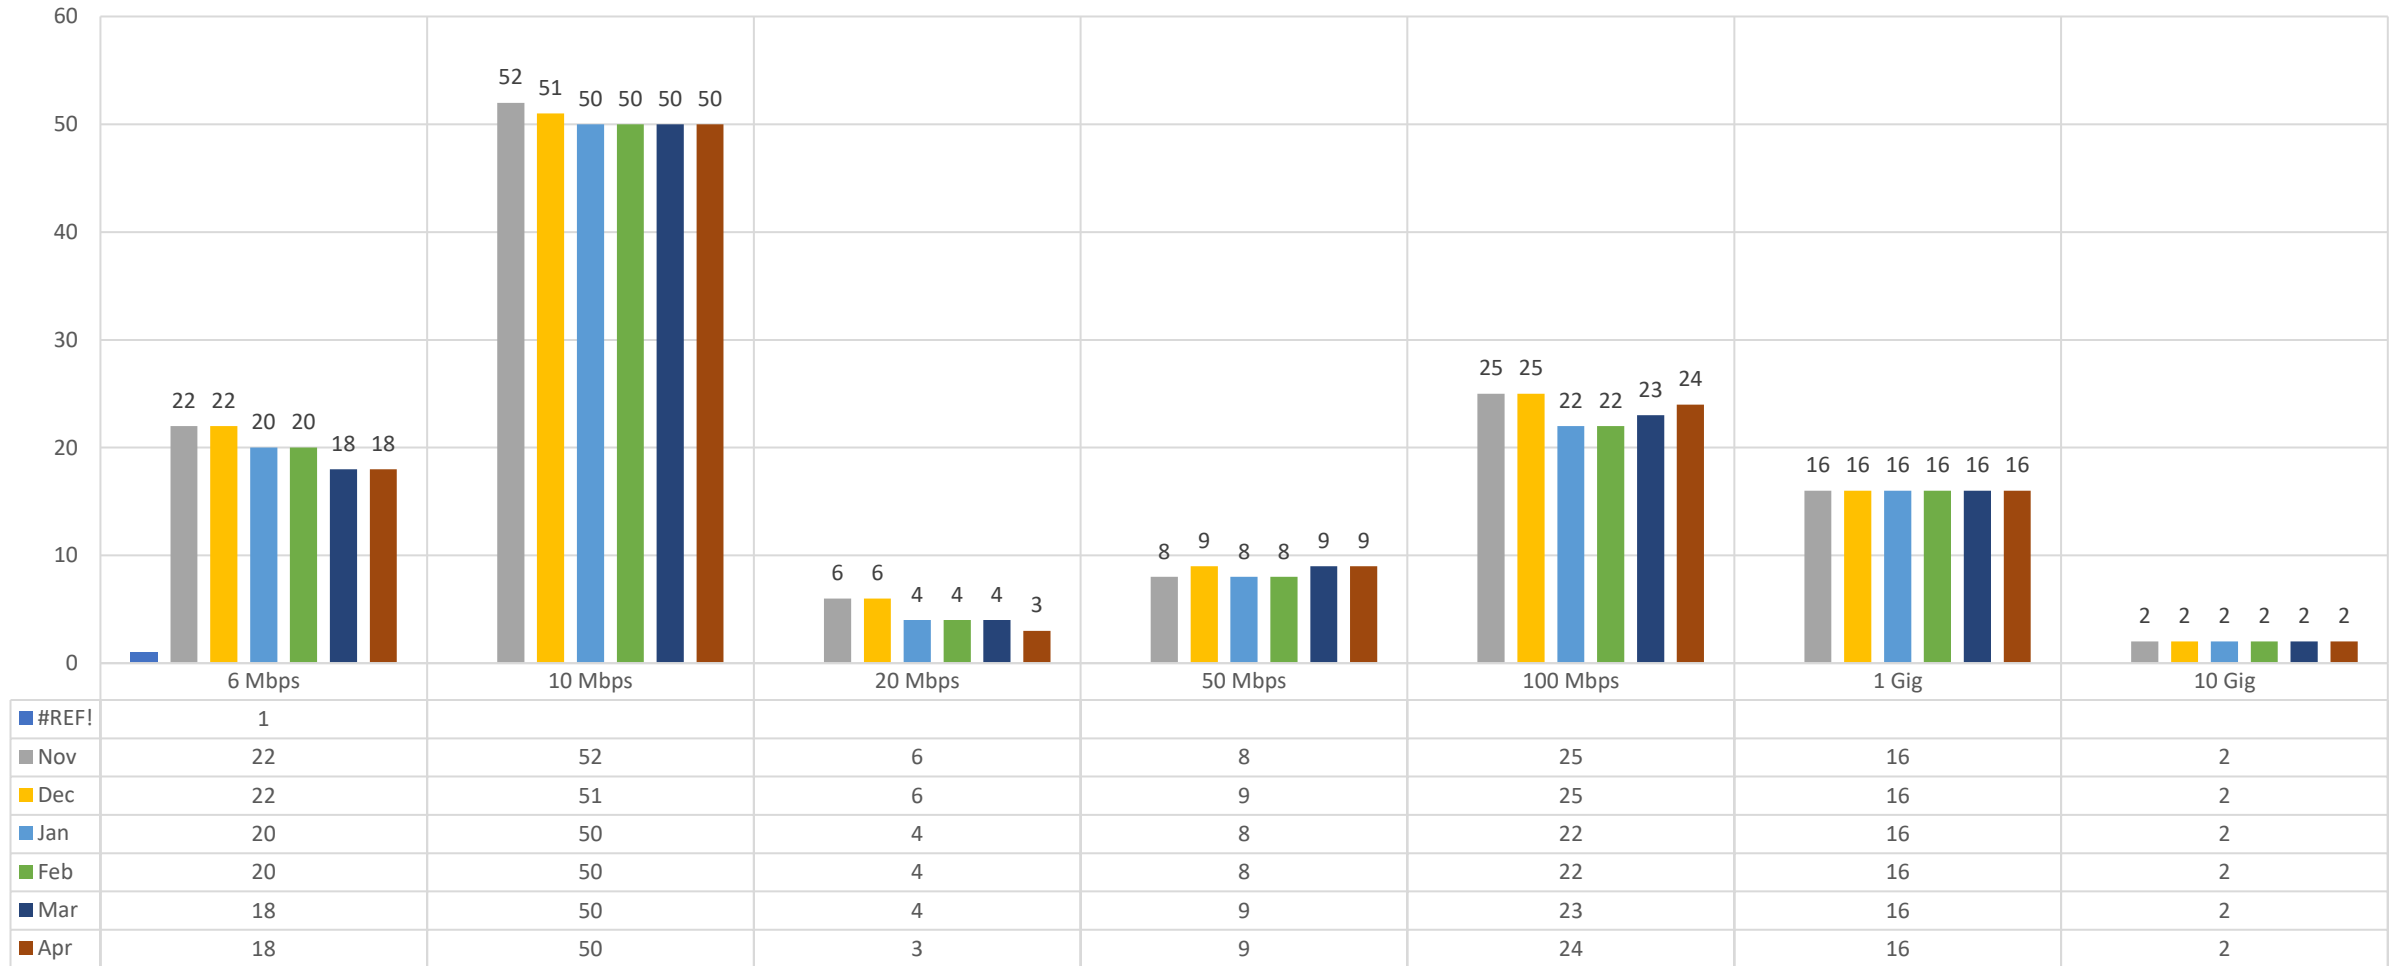

BadgerNet Authorized User Bandwidth: Nov 2019 – April 2020