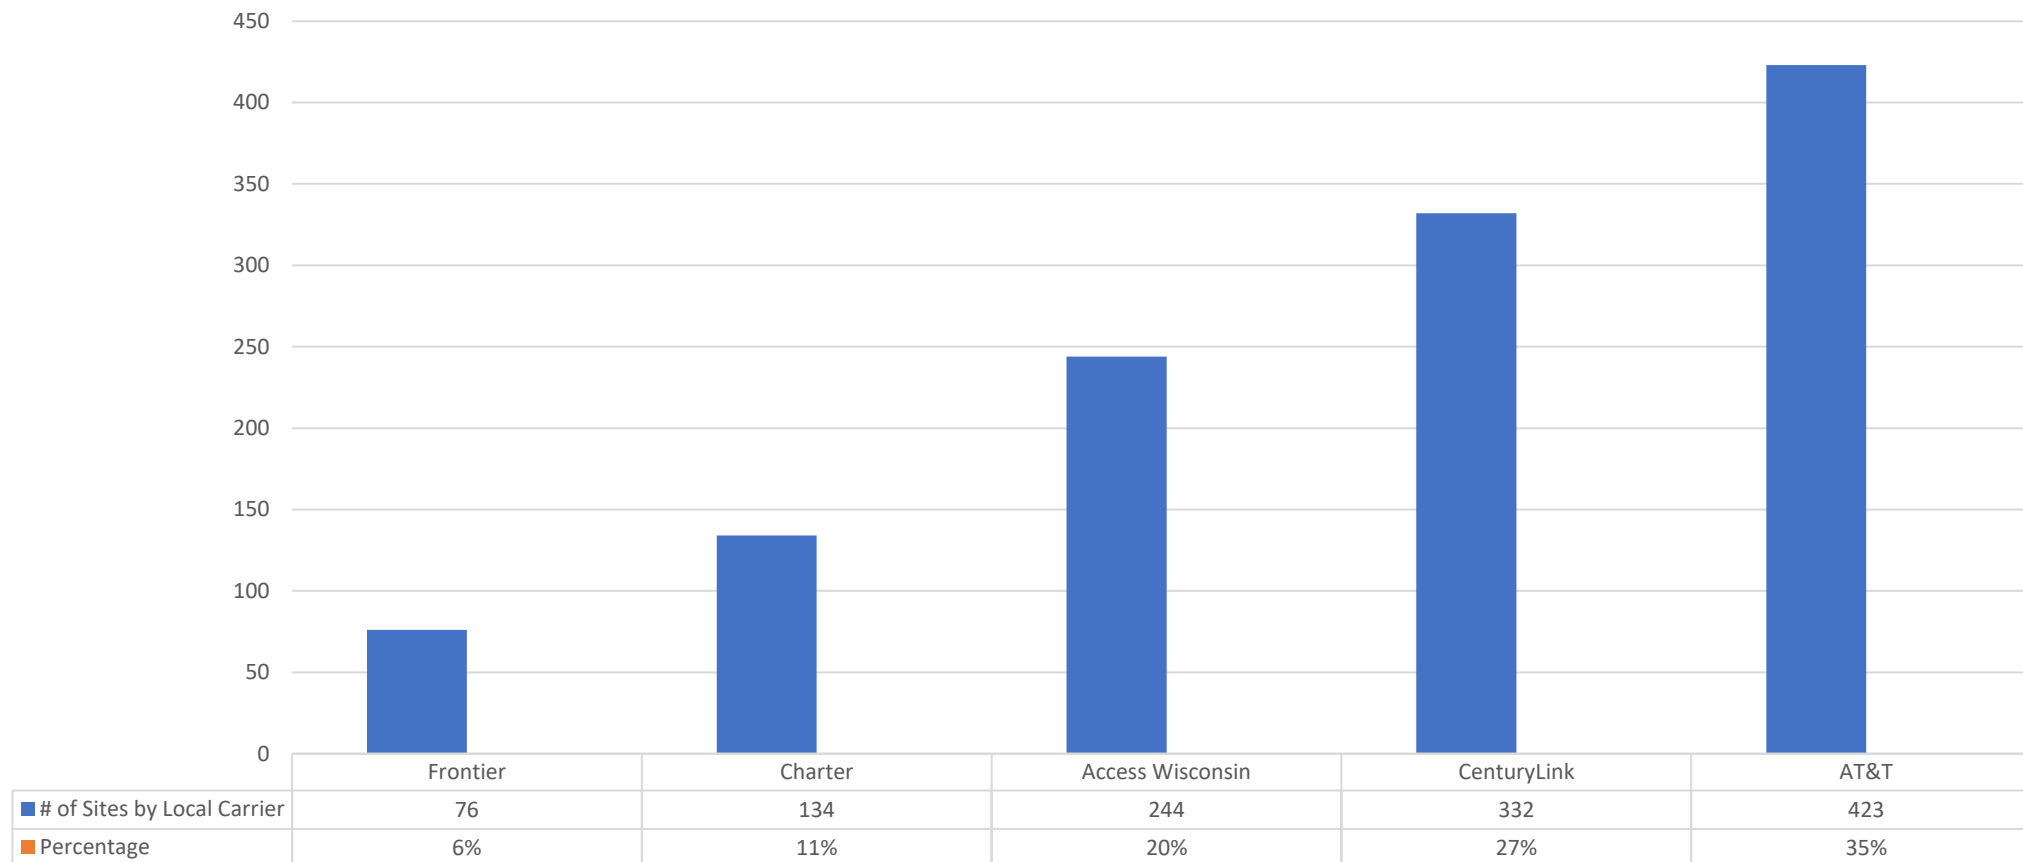

BadgerNet by Local Carrier – April 2020 ** Includes WIP