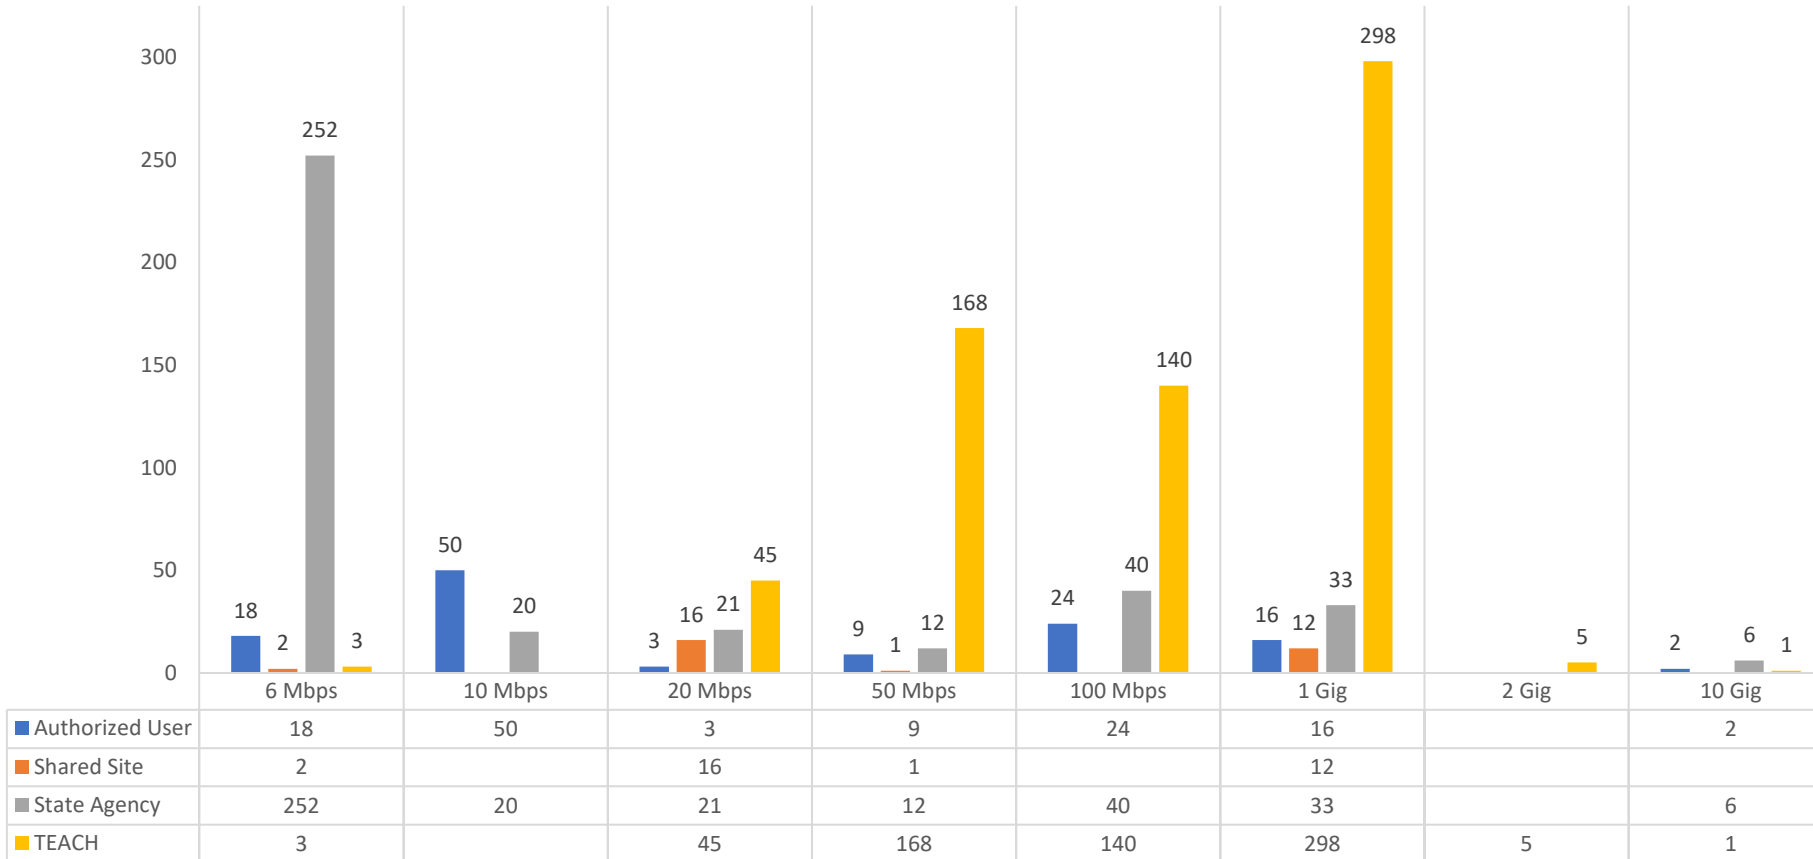

BadgerNet by: Bandwidth & Site Type : April 2020

Disconnects

Month	SiteID	Customer Site Name:
Apr	STOJAJDWI01	DNR - Adell FH

* MOVE order