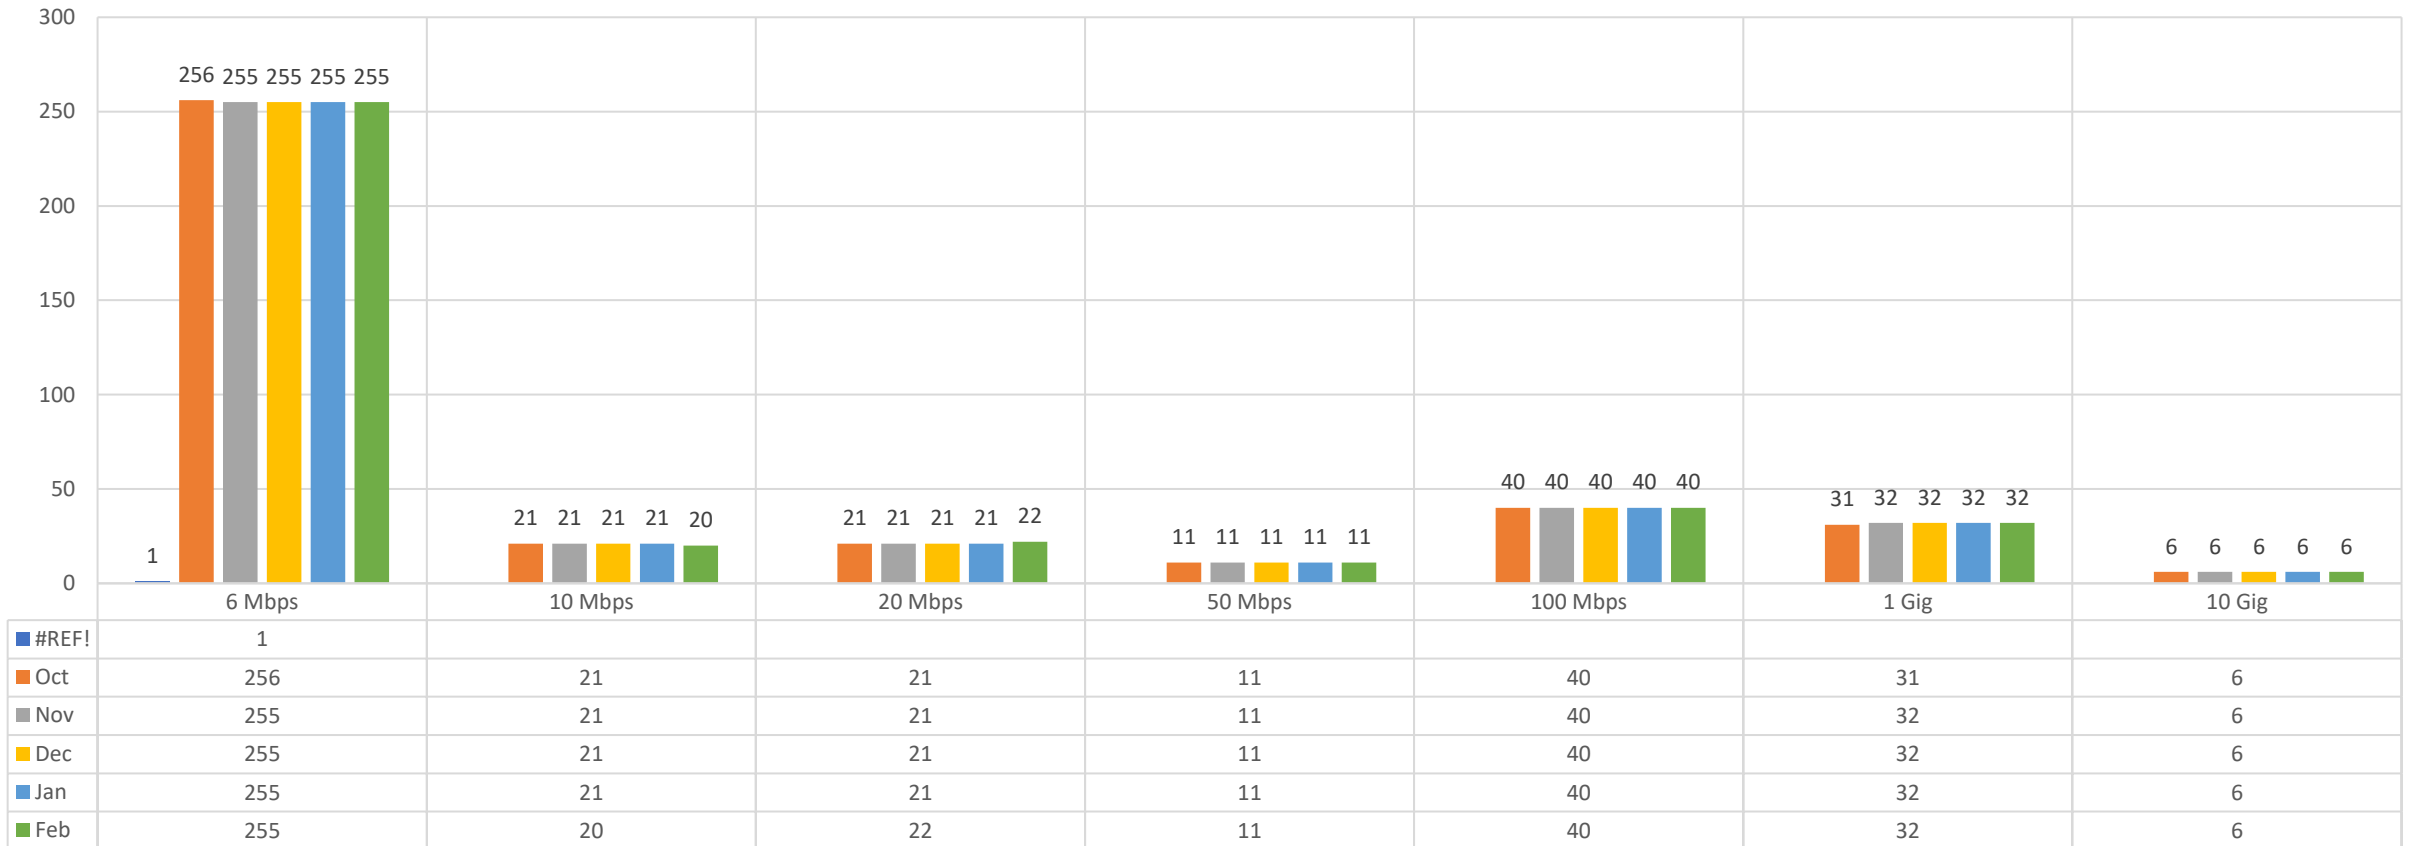

Service Availability

	CAT A	CAT B	CAT D
Up Time (Minutes)	38,337,748	11,310,342	1,900,800
% Availability	99.94%	99.93%	100%
Lost Time (Minutes)	23,852	8,058	-
% Lost Time	0.062%	0.071%	0.00%
Total Available Minutes	38,361,600	11,318,400	1,900,800

* MOVE order

BadgerNet TEACH Bandwidth: Nov 2019 – April 2020

BadgerNet Authorized User Bandwidth: Nov 2019 – April 2020

BadgerNet State Agency Bandwidth: Nov 2019 – April 2020

BadgerNet Shared Sites Bandwidth: Nov 2019 – April 2020