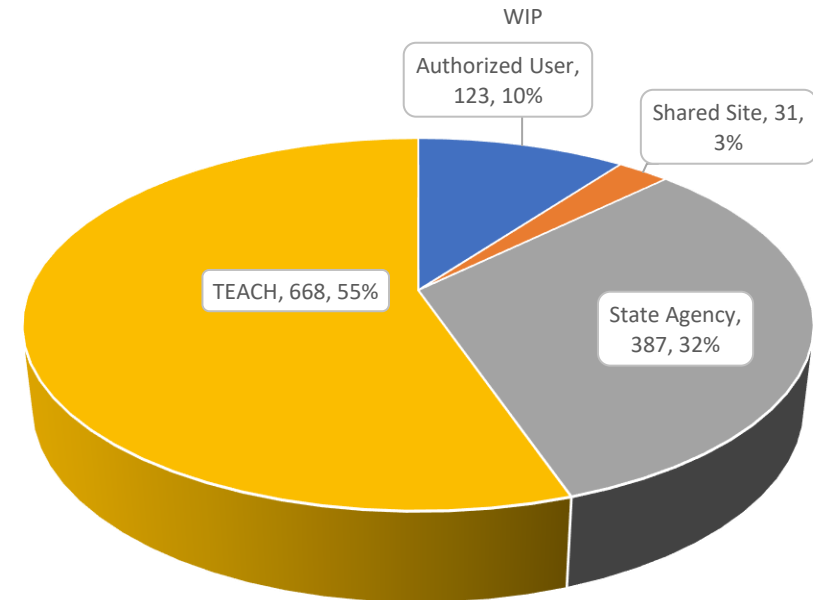

BadgerNet by Agency Type ** Includes (New Project)