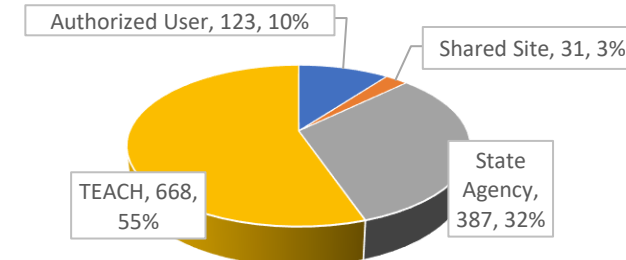

BadgerNet by Customer Type

* Includes WIP

Capacity – WAN Utilization Thresholds

	Hot (Over)	Cold (Under)
Authorized User	0	1
State Agency	7	1
TEACH	0	28*

* COVID-19

Customer Information Portal