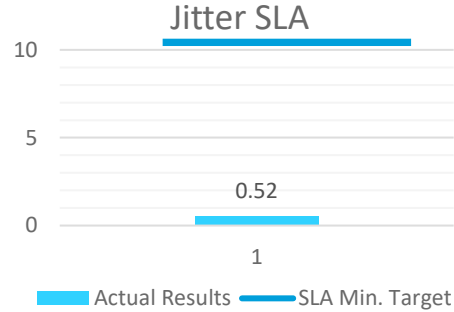

What's New – Highlights of Key Items

Riverbed -Capacity

- Currently under design certification
- ETA for Beta Testing – Mid June
- Full Training – Early July

Fiber Cuts

- April - (2) Fiber Cuts

State of Wisconsin Executive Summary – April 2020

1,197 BadgerNet Circuits

SLA Network CORE Performance

Service Assurance - SLA Incidents

Total # Tickets	212
Measured	48
Non-Measure	164

Service Delivery Activity

Work In Progress	
Projects (New Activations)	12
Changes	56

Service Availability

	CAT A	CAT B	CAT D
Up Time (Minutes)	38,337,748	11,310,342	1,900,800
% Availability	99.94%	99.93%	100%
Lost Time (Minutes)	23,852	8,058	-
% Lost Time	0.062%	0.071%	0.00%
Total Available Minutes	38,361,600	11,318,400	1,900,800