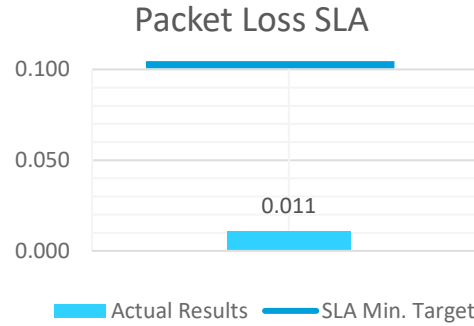

What's New – Highlights of Key Items

Riverbed -Capacity

- Currently under design certification
- ETA for Beta Testing – Mid June
- Full Training – Early July

Fiber Cuts

- April - (2) Fiber Cuts

State of Wisconsin Executive Summary – April 2020

1,197 BadgerNet Circuits

SLA Network CORE Performance

Service Assurance - SLA Incidents

Total # Tickets	212
Measured	48
Non-Measure	164

Service Delivery Activity

Work In Progress	
Projects (New Activations)	12
Changes	56