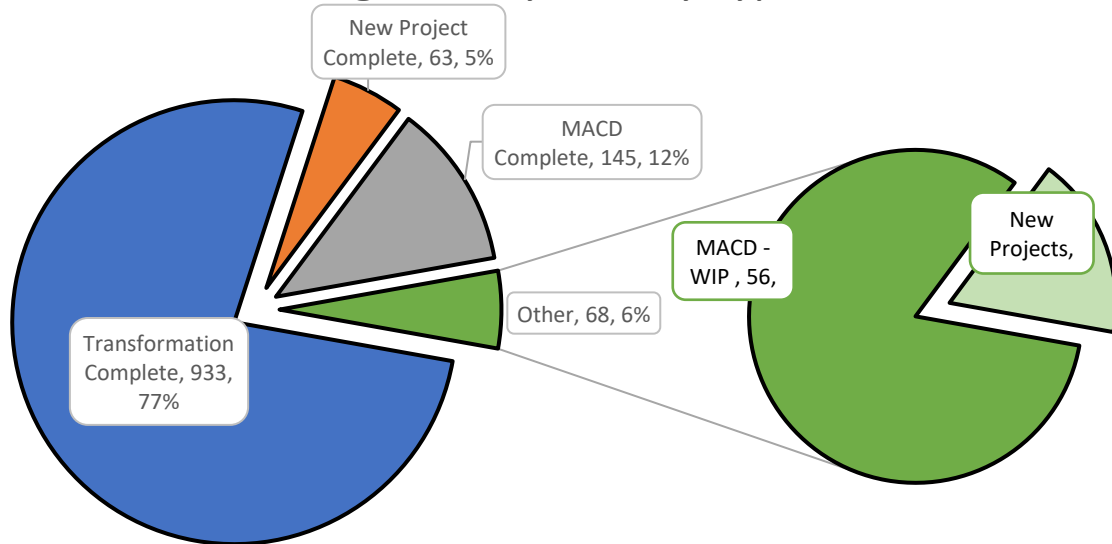

BadgerNet by: Site Type & Activity Type – April 2020

Site Type	Transformation Complete	New Project Complete	MACD Complete	MACD - WIP	Sub-Total (On Network)	New Projects	Combined Total (On Network & New Projects)
Authorized User	48	12	18	44	122	1	123
Shared Site	23	0	8	0	31	0	31
State Agency	316	19	42	7	384	3	387
TEACH	546	32	77	5	660	8	668
Total	933	63	145	56	1197	12	1209

BadgerNet by Activity Type