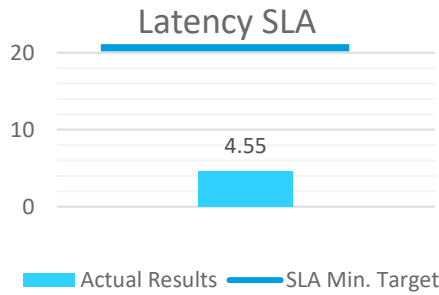

State of Wisconsin Executive Summary – April 2020

1,197 BadgerNet Circuits

SLA Network CORE Performance

Service Assurance - SLA Incidents

Total # Tickets	212
Measured	48
Non-Measure	164

Service Delivery Activity

Work In Progress	
Projects (New Activations)	12
Changes	56

Service Availability

	CAT A	CAT B	CAT D
Up Time (Minutes)	38,337,748	11,310,342	1,900,800
% Availability	99.94%	99.93%	100%
Lost Time (Minutes)	23,852	8,058	-
% Lost Time	0.062%	0.071%	0.00%
Total Available Minutes	38,361,600	11,318,400	1,900,800

Decommission Activity

Decommission/Disconnect	1