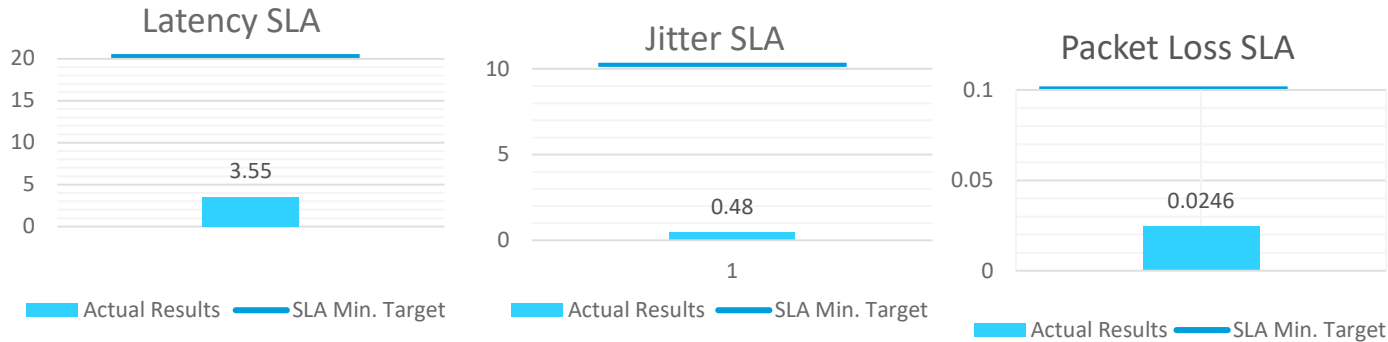

Fiber Cuts

- August 5 Fiber Cuts
- June 18 CenturyLink Fiber cut category changed to Planned Maintenance/Cable Damage, Measured Ticket

State of Wisconsin Executive Summary – August 2019

1,206 BadgerNet Circuits

SLA Network CORE Performance

Service Assurance SLA Incidents

Total # Tickets	650
Measured	90
Non-Measured	565

Service Availability

	CAT A	CAT B	CAT D
Availability (Minutes)	40,800,960	11,517,120	1,919,520
Lost Time (Minutes)	8417	3178	0
Percentage Lost Time	0.021%	0.028%	0
Percentage Uptime	99.979%	99.972%	100%