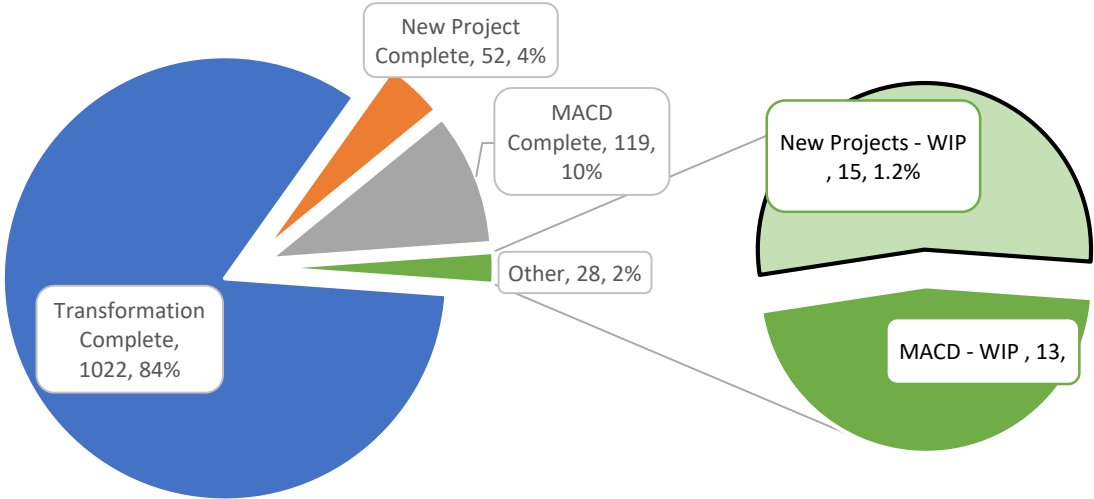

BadgerNet by: Site Type & Activity Type – August 2019

Site Type	Transformation Complete	New Project Complete	MACD Complete	MACD - WIP	Sub-Total (On BadgerNet)	New Projects - WIP	Combined Total (On-BadgerNet & New Projects-WIP)
Authorized User	102	11	18	0	131	4	135
Shared Site	27	0	4	0	31	0	31
State Agency	333	18	32	4	387	0	387
TEACH	560	23	65	9	657	11	668
Total	1022	52	119	13	1206	15	1221

BadgerNet by Activity Type