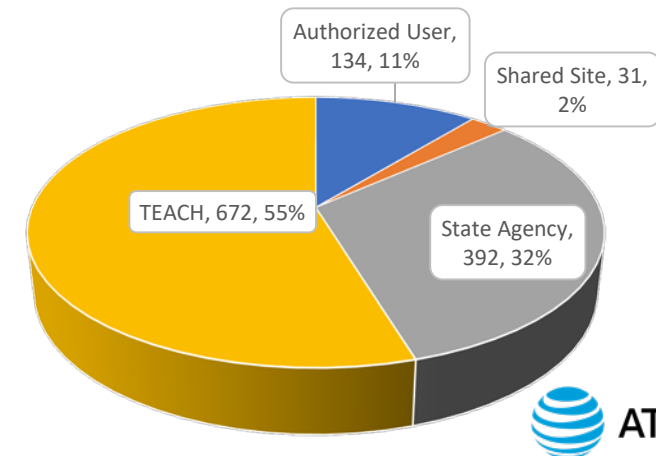

BadgerNet by Customer Type

* Includes WIP

Customer Information Portal