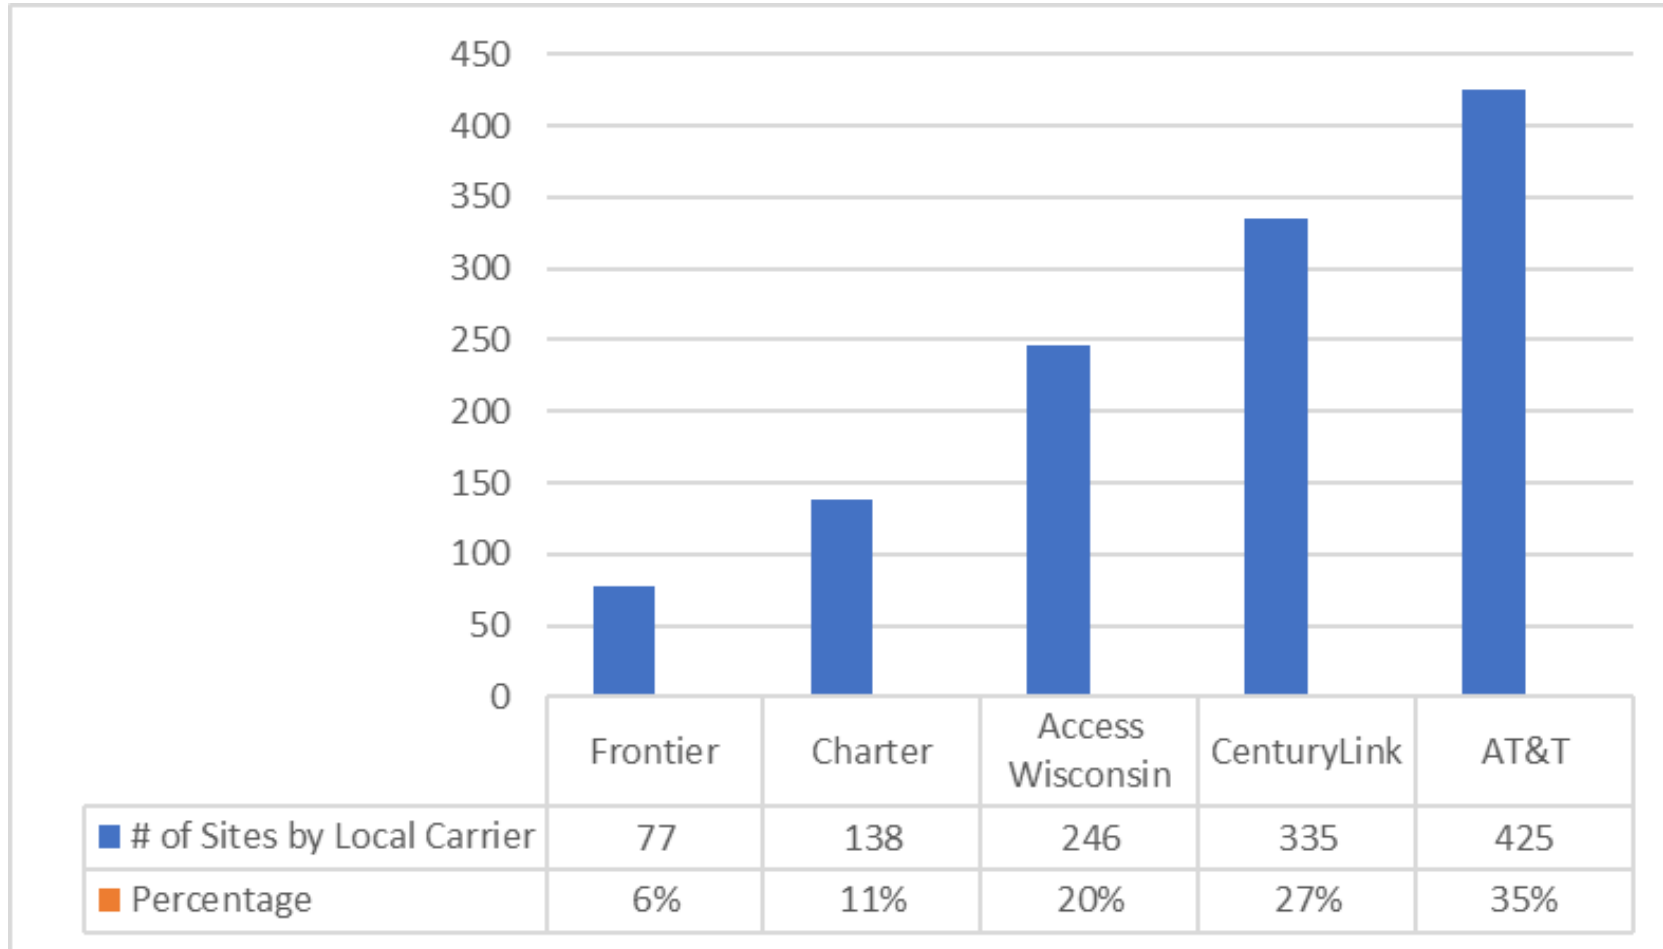

BadgerNet by Local Carrier – August 2019