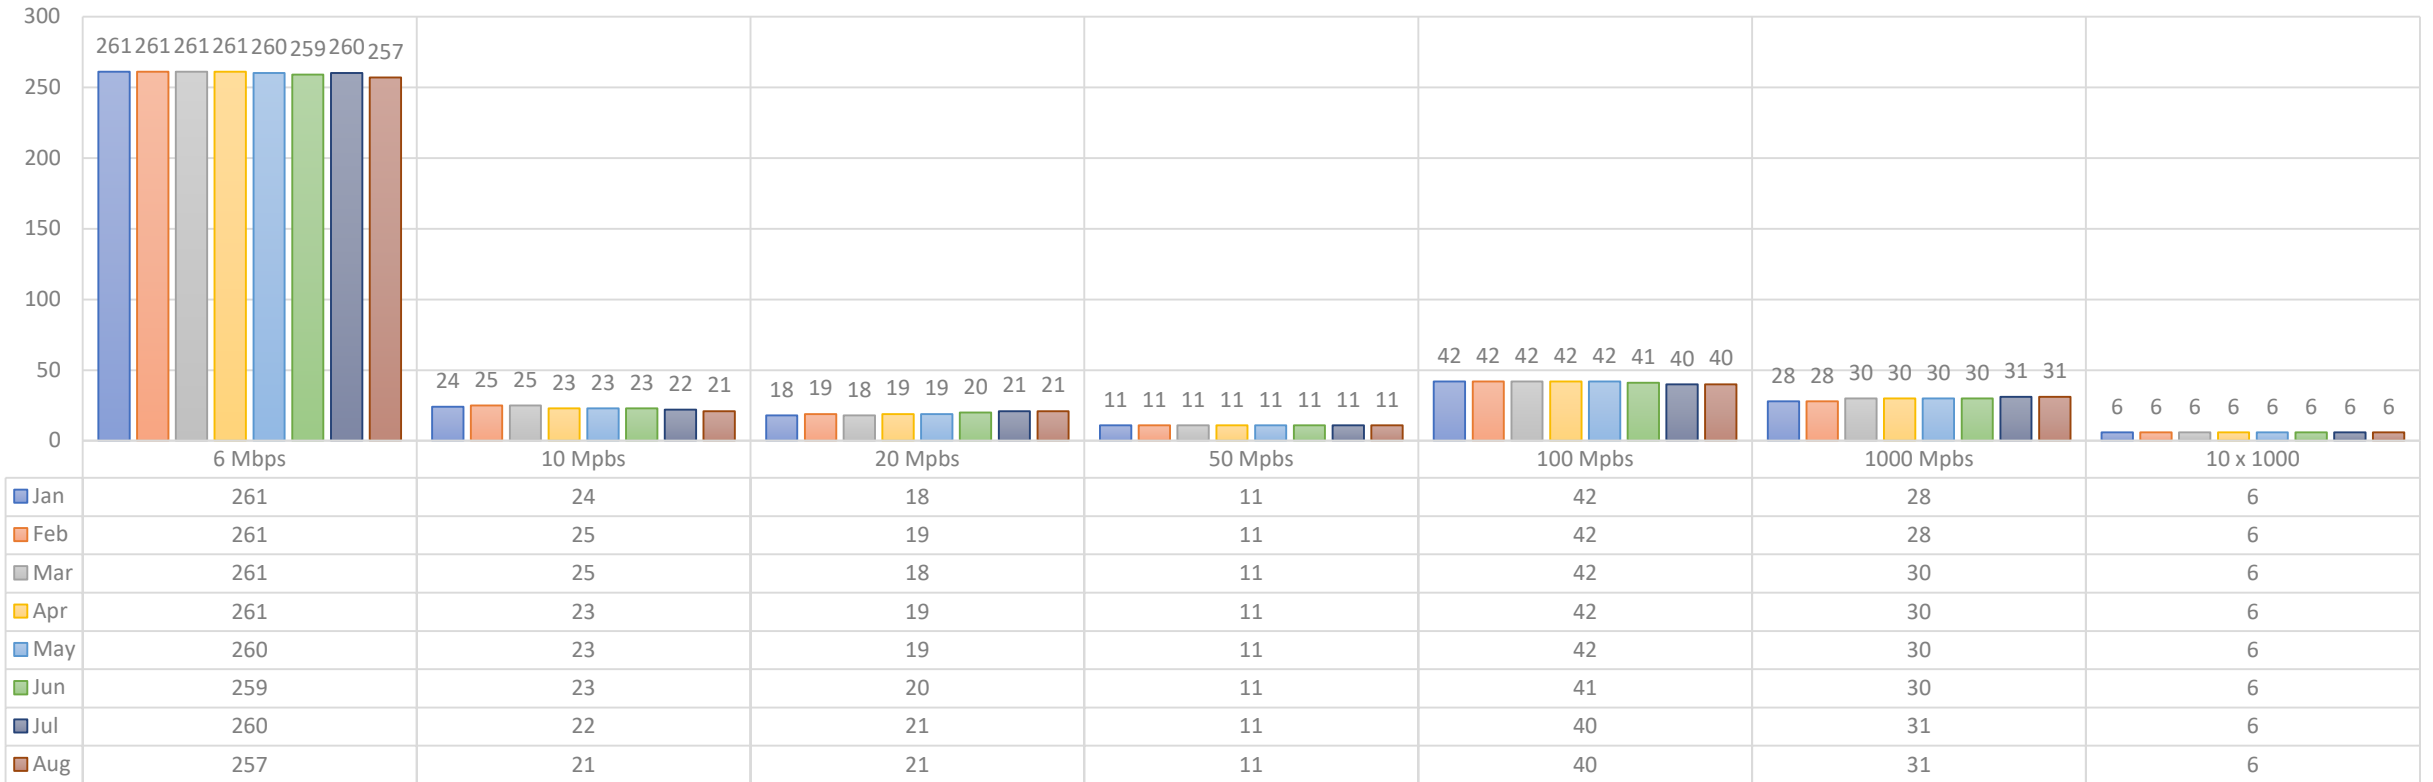

BadgerNet State Agency Bandwidth: 2019