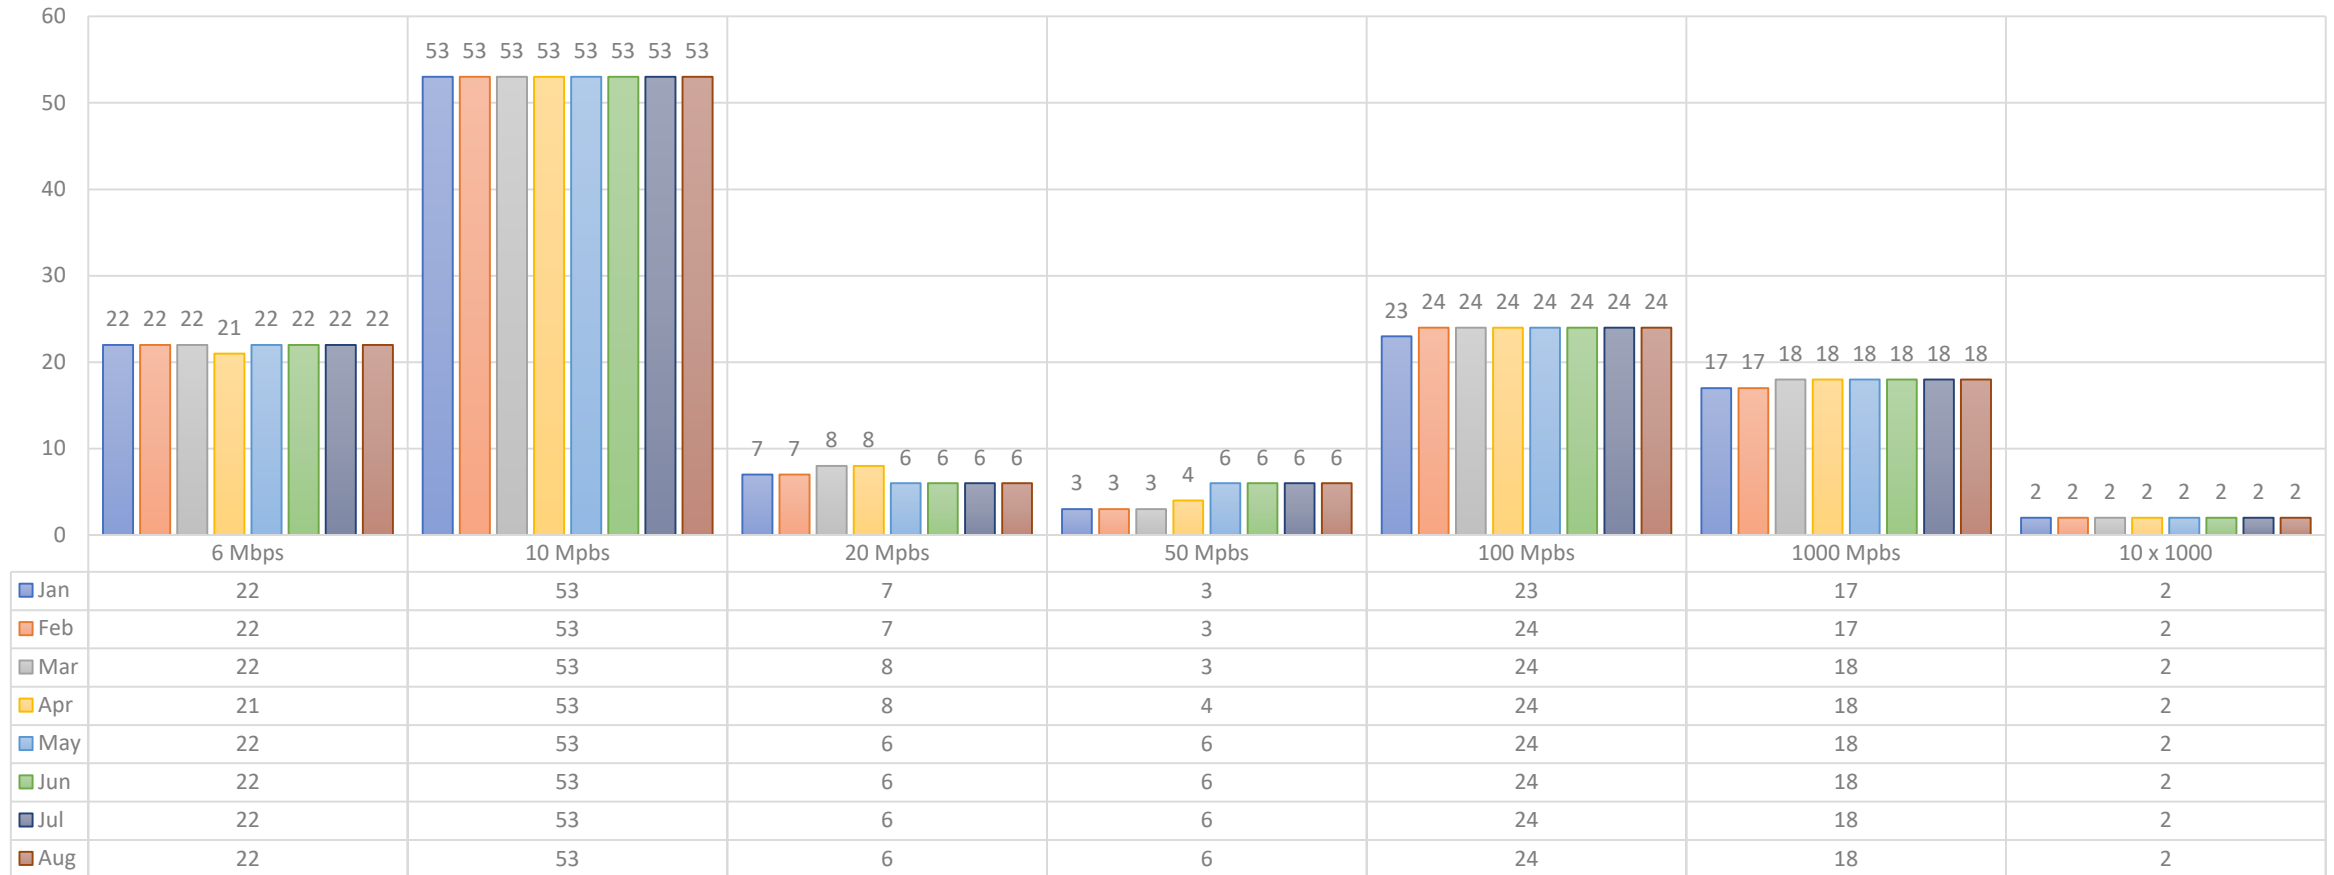

BadgerNet Authorized User Bandwidth: 2019