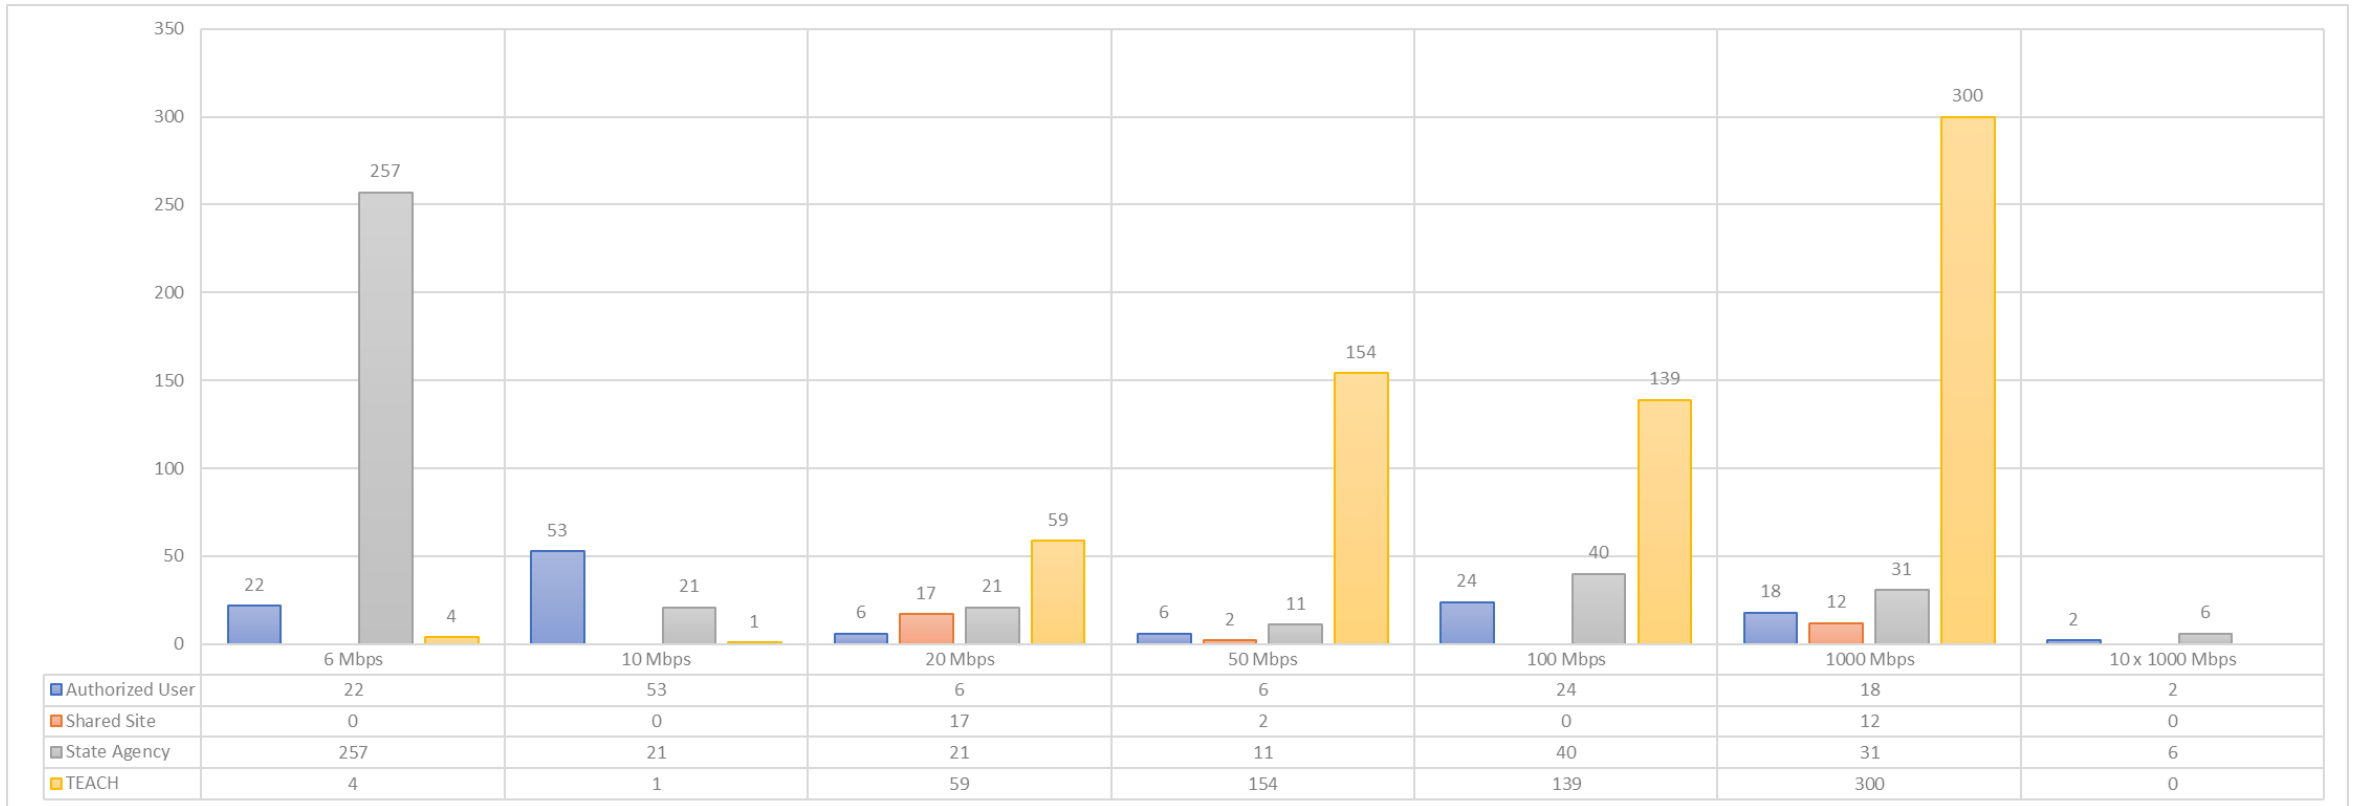

BadgerNet by: Bandwidth & Site Type : August 2019

Disconnected Sites in August

STOJBRBW103	DWD - Berlin Job Center
STOJLLSW102	Land O Lakes Elm School
STOJMKEW119	DWD - Milwaukee YWCA Job Center
STOJTEYW101	St. Thomas Aquinas
STOJUSGW103	DOJ - Muskego Police Department
STOJWKWW101	Waunakee Public Library
STOJWWXW110	DWD - Wautoma, Waushara County Job Center