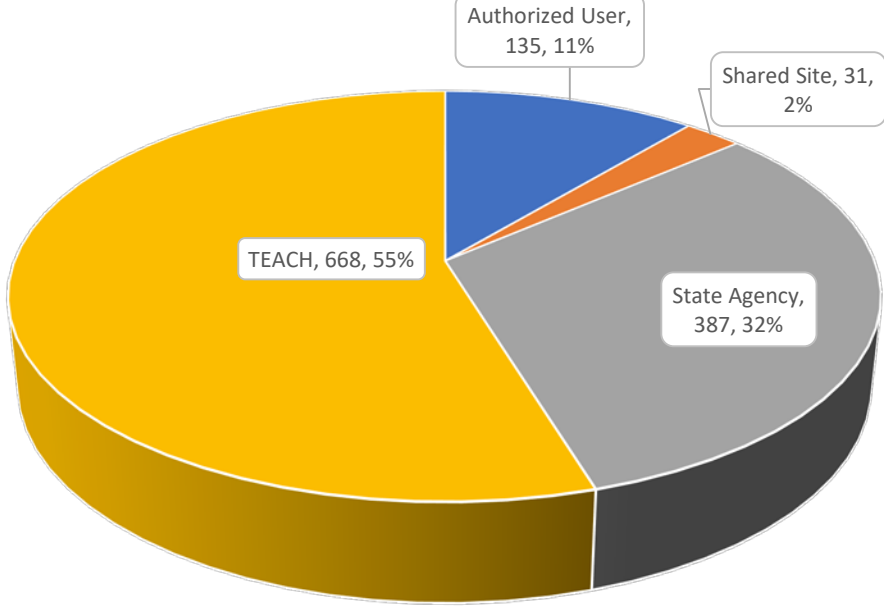

BadgerNet by Agency Type ** Includes (New Project) WIP