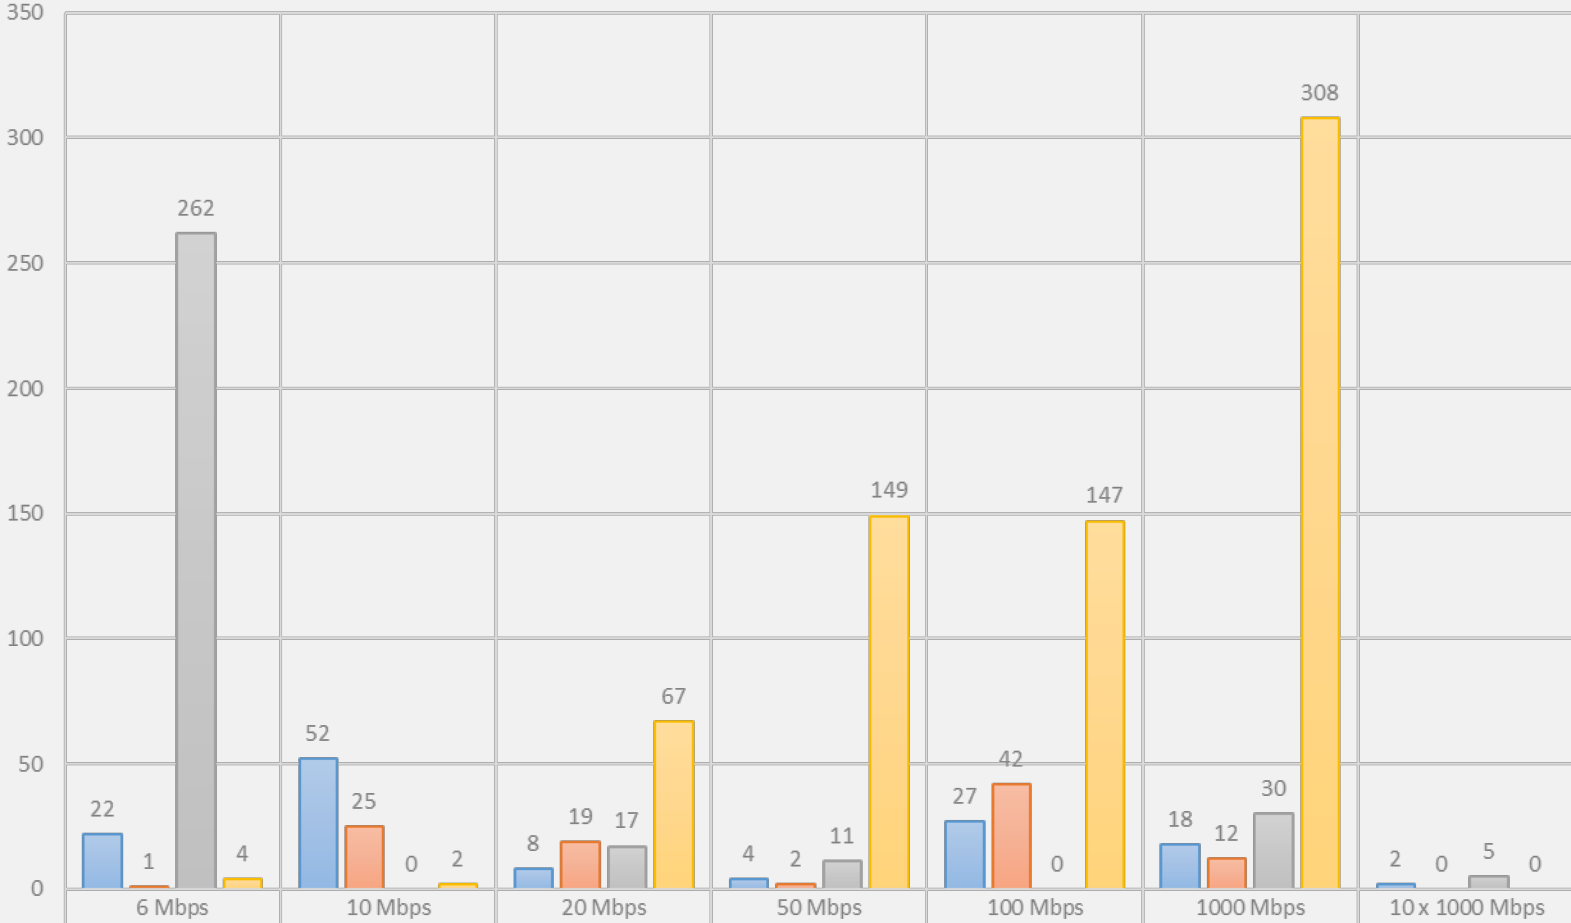

DashBoard by Bandwidth & Site Type

Authorized User	22	52	8	4	27	18	2
Shared Site	1	25	19	2	42	12	0
State Agency	262	0	17	11	0	30	5
TEACH	4	2	67	149	147	308	0