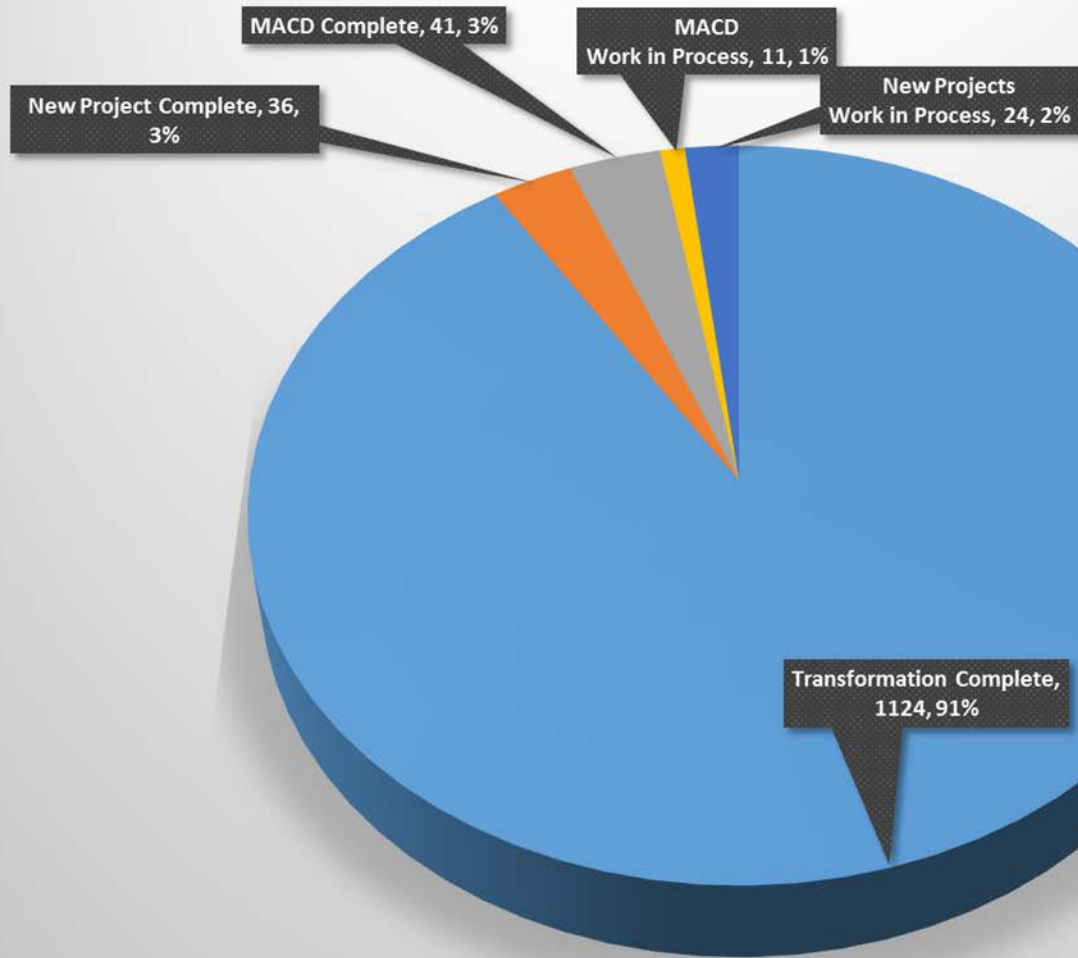

BadgerNet Service Delivery by Carrier & Activity

December 2018

Dashboard by Carrier:

Total Sites on BadgerNet

Carriers	Transformation Complete	New Project Complete	MACD Complete	MACD Work in Process	Subtotal	New Projects Work in Process	Totals
Access Wisconsin	240	4	3	4	251	1	252
AT&T	388	21	11	4	424	8	432
CenturyLink	296	8	26	0	330	4	334
Charter	129	2	1	2	134	7	141
Frontier	71	1	0	1	73	4	77
Total	1124	36	41	11	1212	24	1236

BadgerNet Activity Overview - December 2019