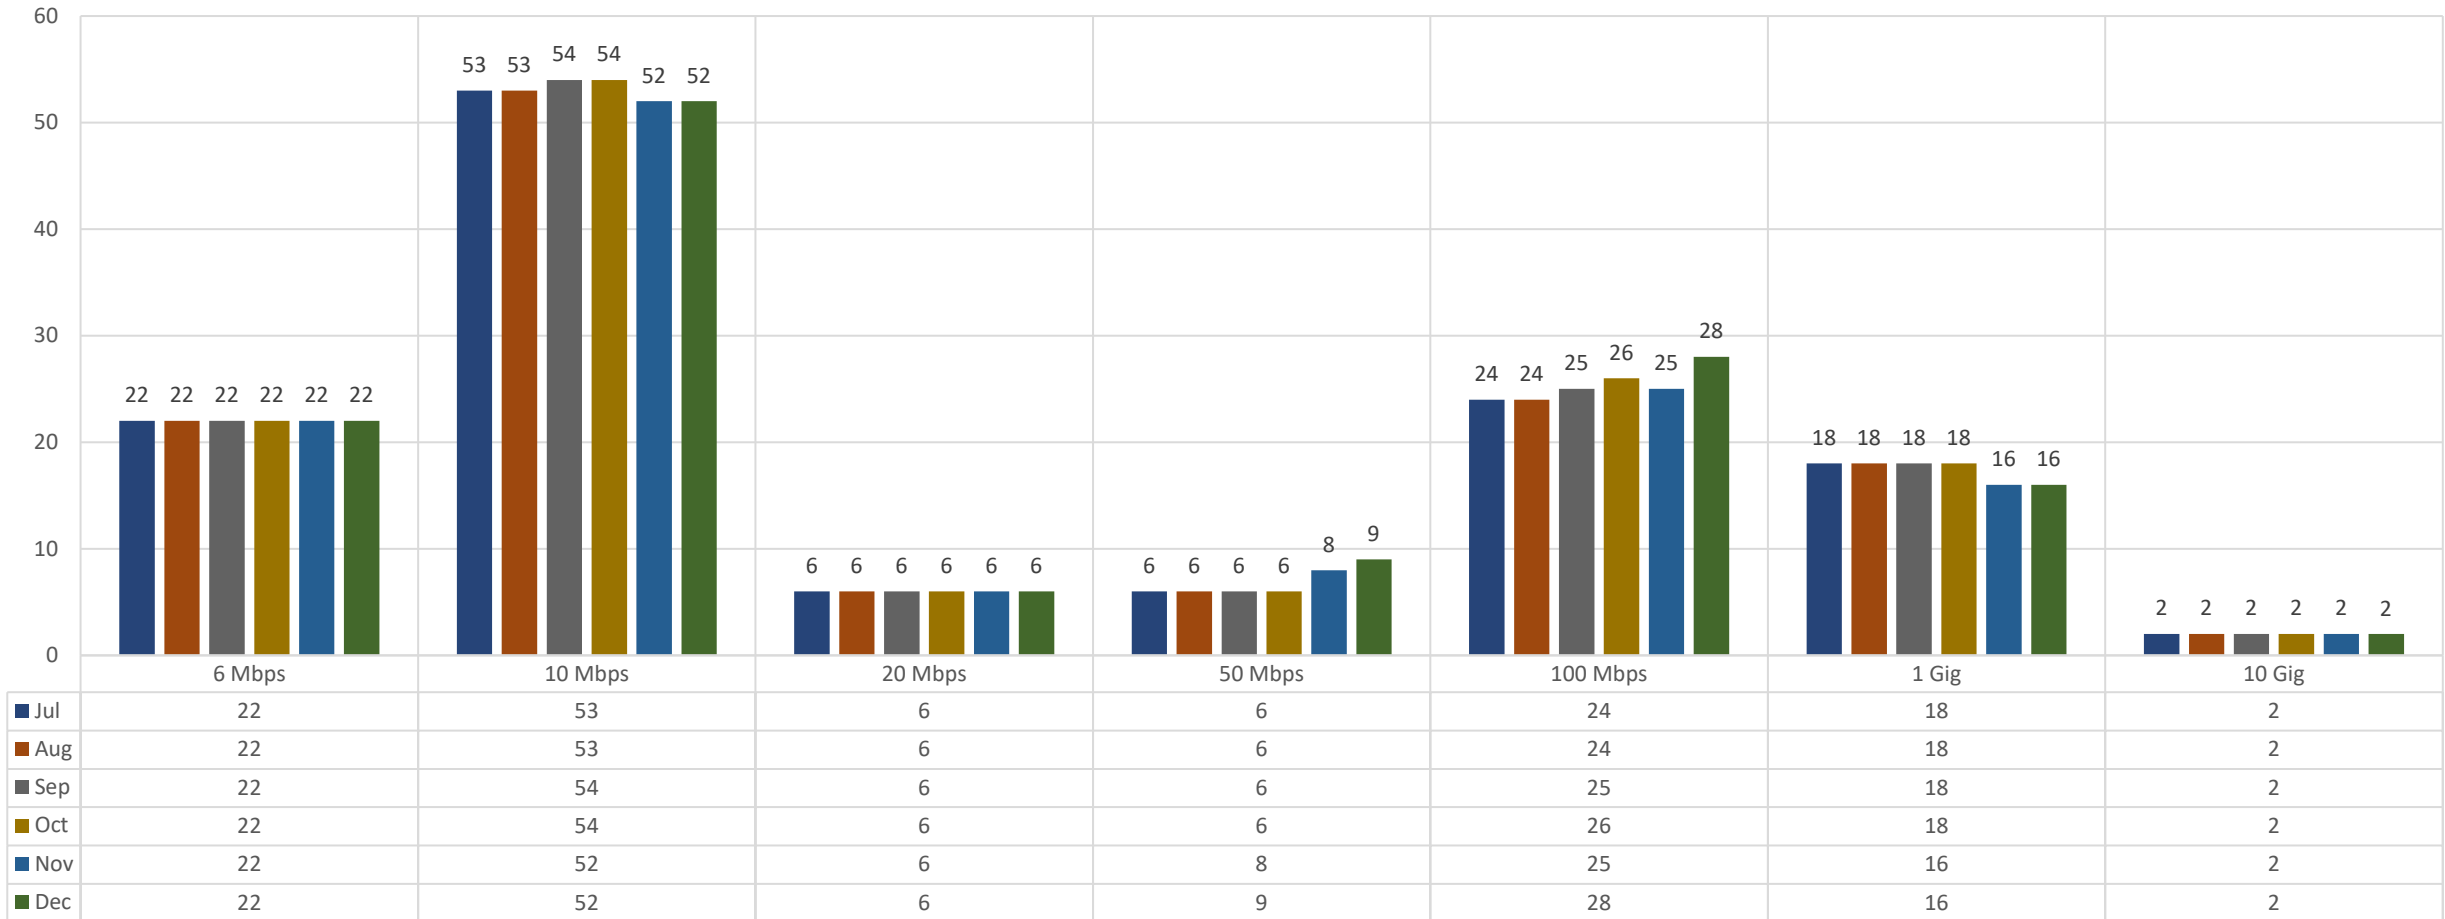

BadgerNet Authorized User Bandwidth: July – December 2019