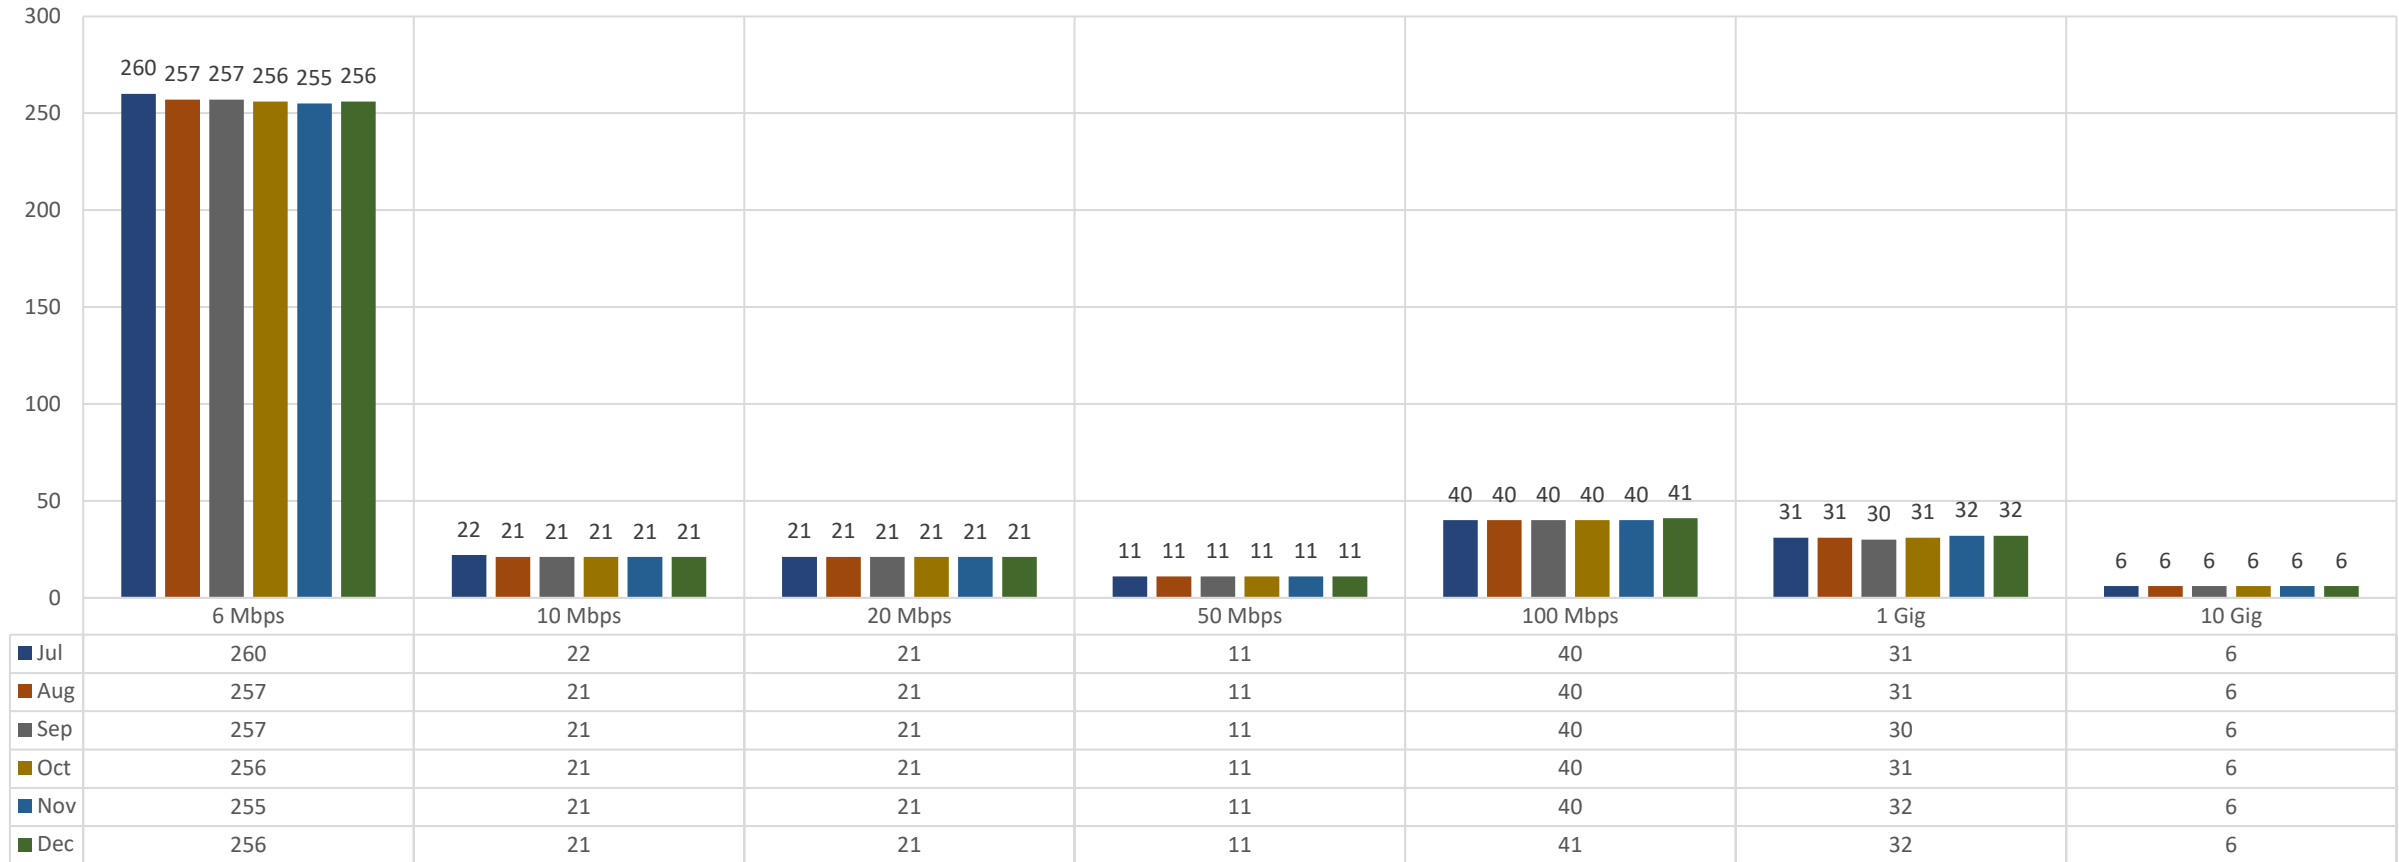

BadgerNet State Agency Bandwidth: July – December 2019