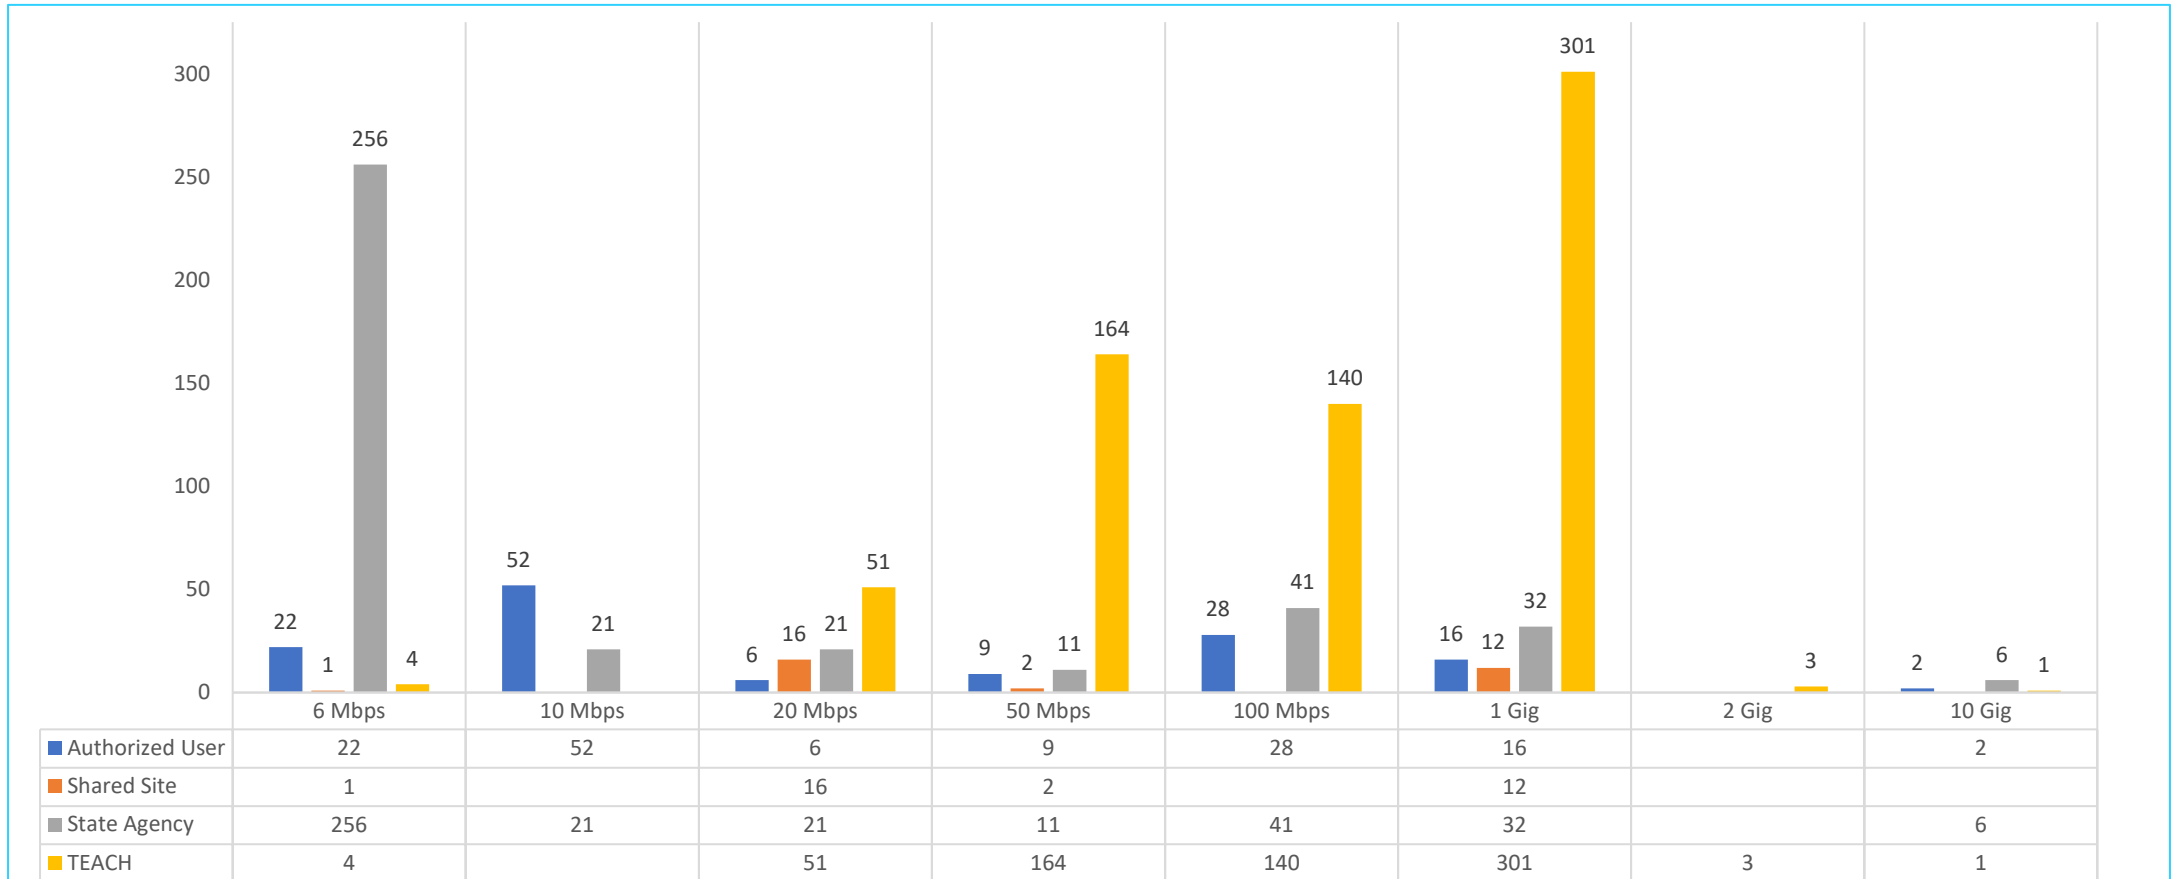

BadgerNet by: Bandwidth & Site Type : December 2019

Disconnect

Site ID	Site Name
STOJCMYWI03	Sparta High School