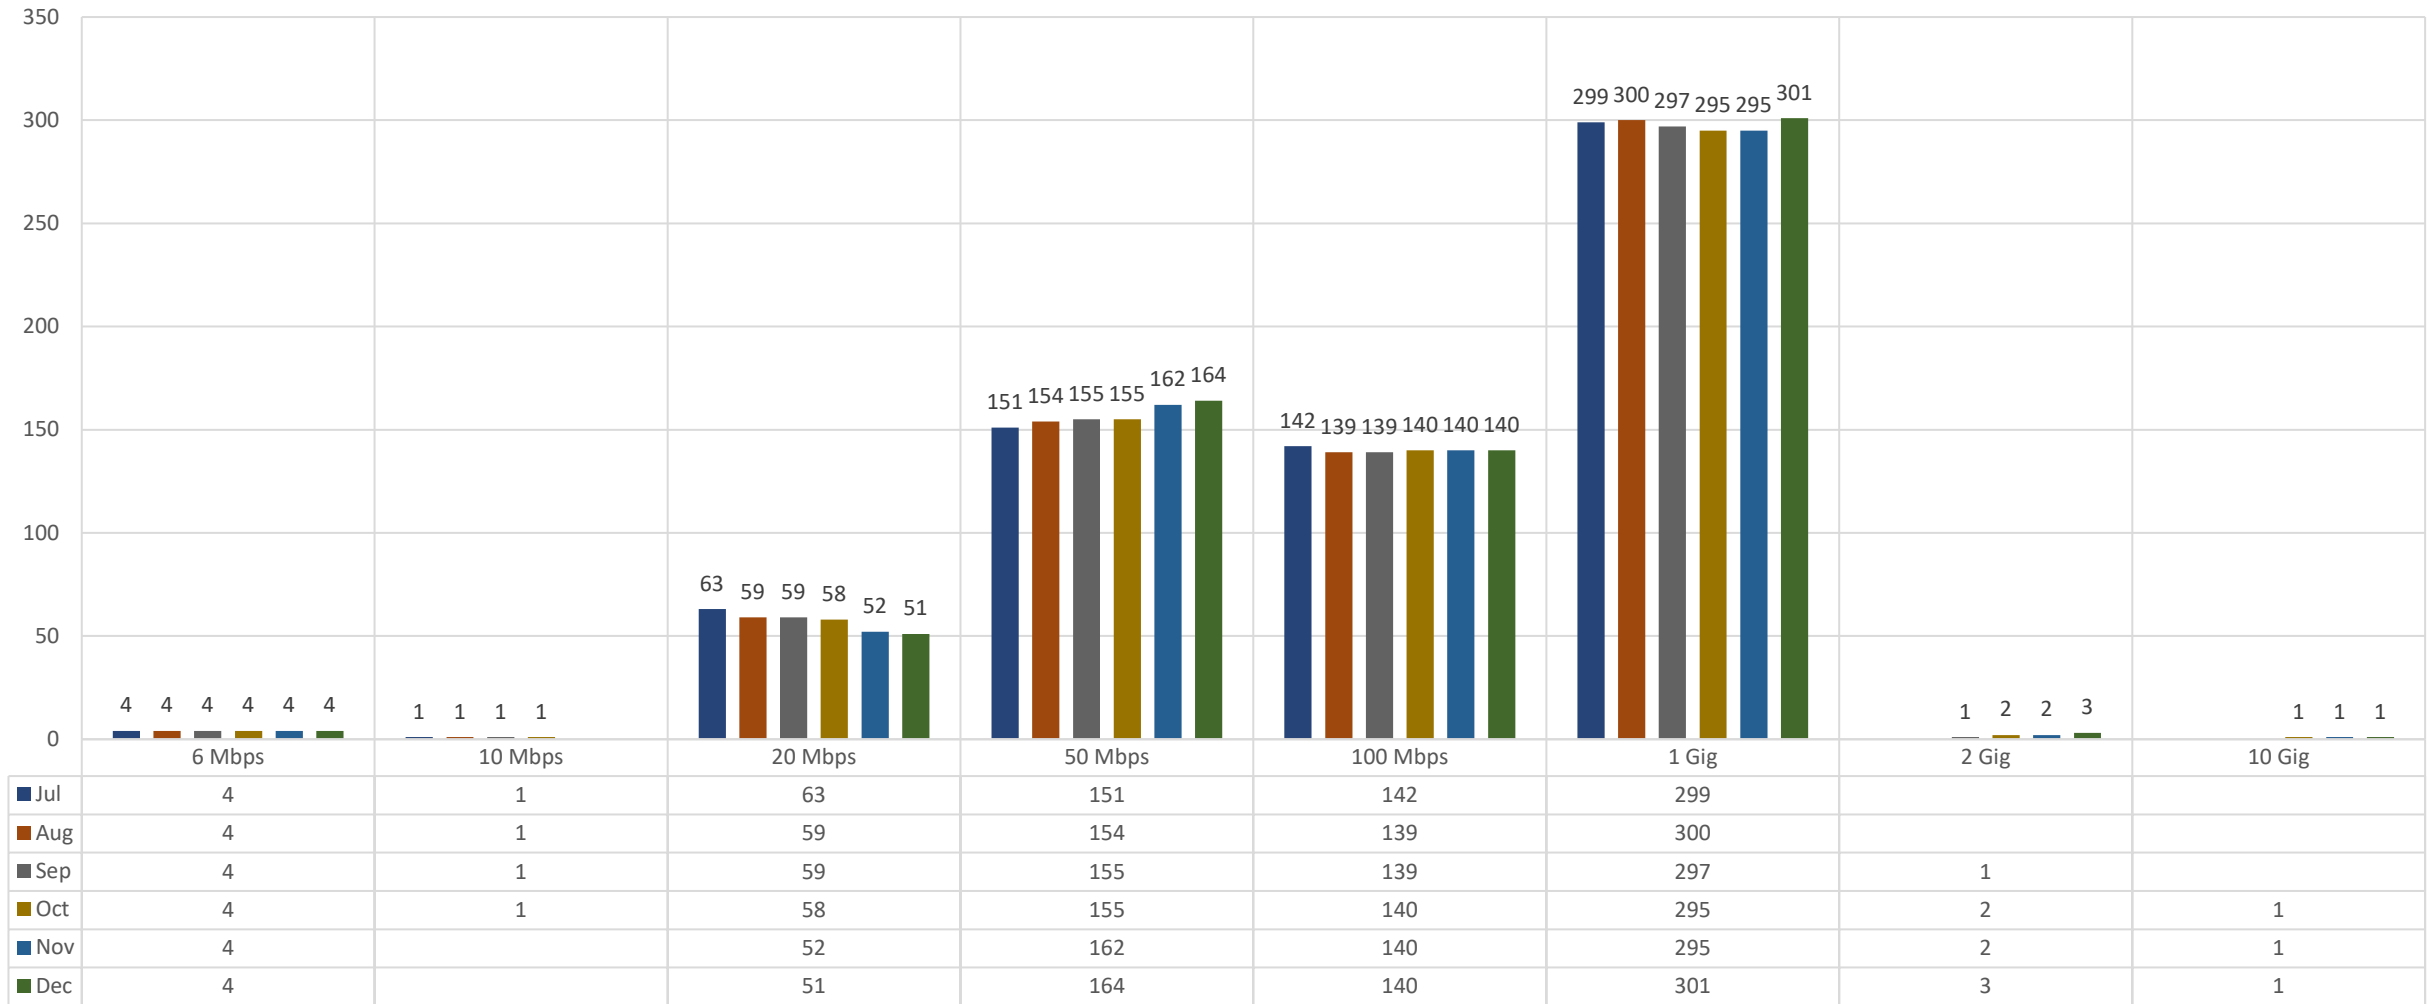

BadgerNet TEACH Bandwidth: July – December 2019