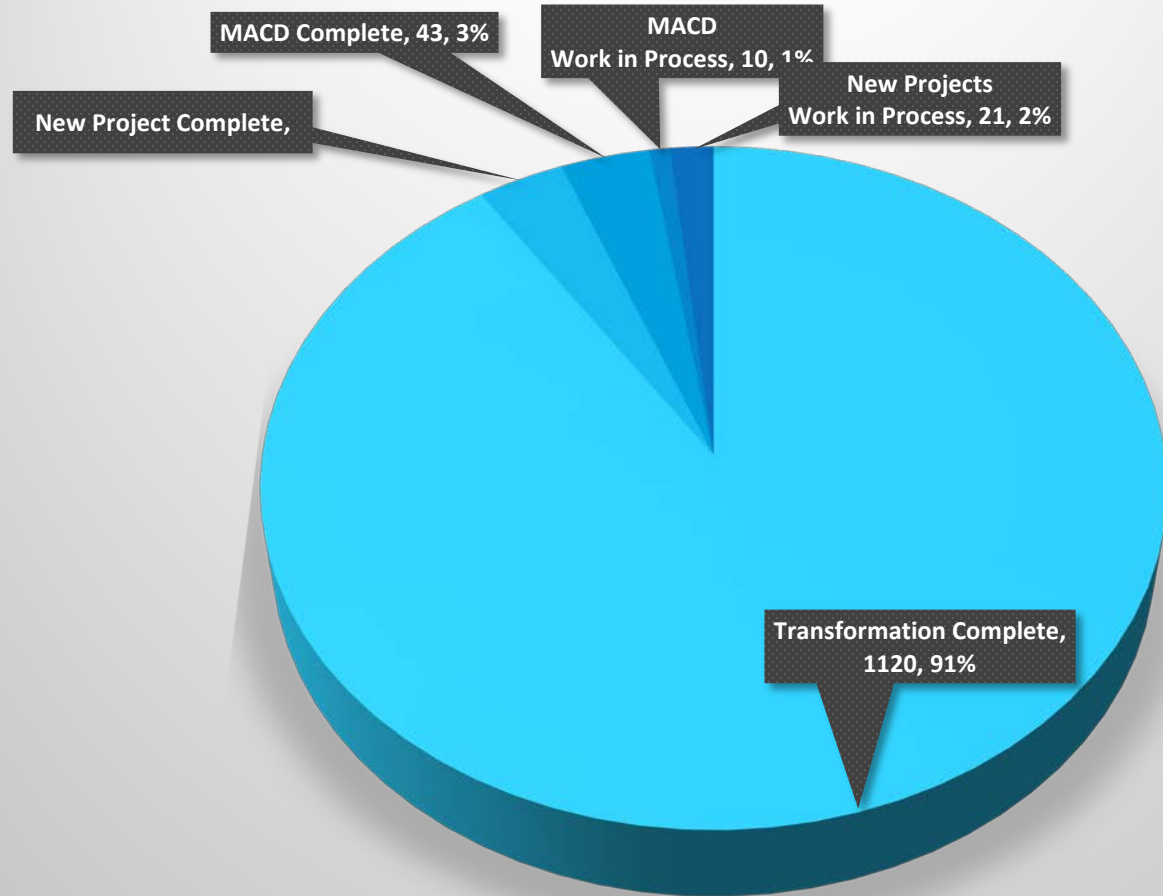

Dashboard by Carrier – February 2019

Dashboard by Carrier:

Total Sites on BadgerNet

Carrier	Transformation Complete	New Project Complete	MACD Complete	MACD Work in Process	Subtotal	New Projects Work in Process	Totals
Access Wisconsin	239	4	6	2	251	2	253
AT&T	385	24	11	5	425	5	430
CenturyLink	296	10	25	1	332	3	335
Charter	129	2	0	2	133	8	141
Frontier	71	2	1	0	74	3	77
Total	1120	42	43	10	1215	21	1236

BadgerNet Activity Overview - February 2019