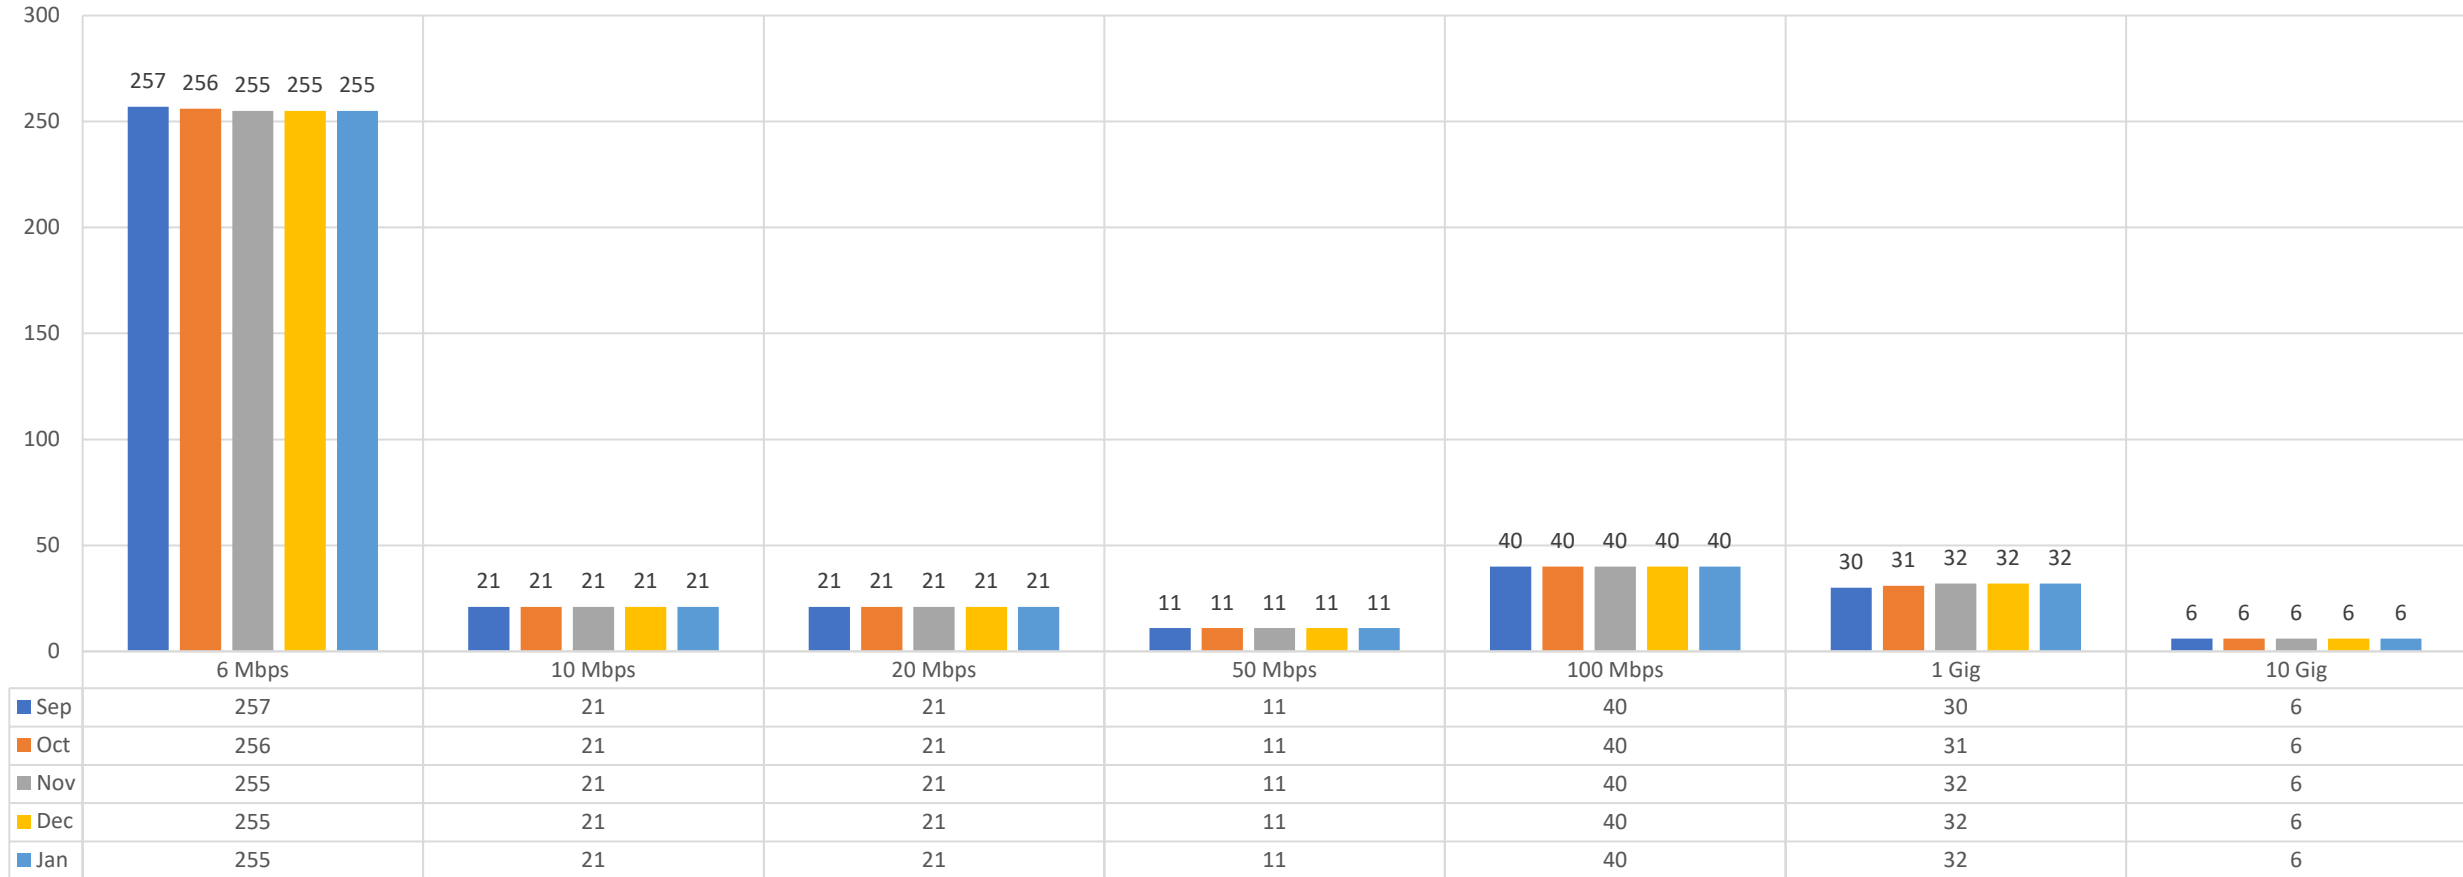

BadgerNet State Agency Bandwidth: Sept 2019 – Jan 2020