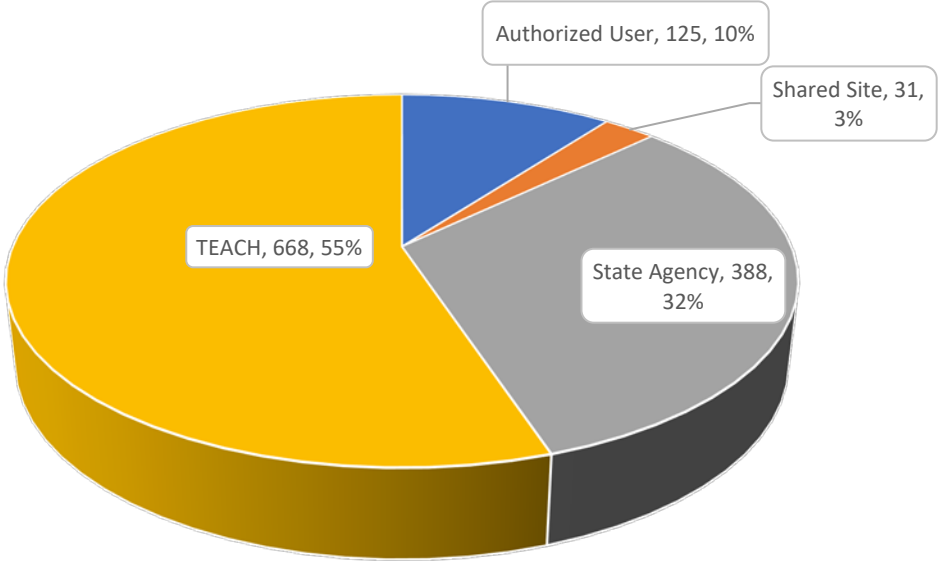

BadgerNet by Agency Type ** Includes (New Project) WIP