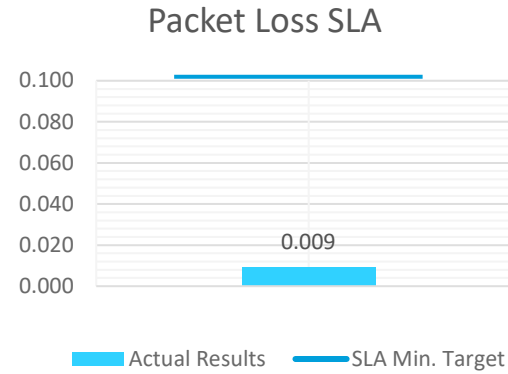

What's New – Highlights of Key Items

LCM Team Augmentation

- Dan Van Abel = Operations Manager
- Jamie Evans = Project Management

ARNG

- Fed/State Traffic Split Project on CAT A

Fiber Cuts

- January - No Fiber Cuts

State of Wisconsin Executive Summary – January 2020

1,196 BadgerNet Circuits

SLA Network CORE Performance

Service Assurance - SLA Incidents

Total # Tickets	171
Measured	53
Non-Measure	118

Service Delivery Activity