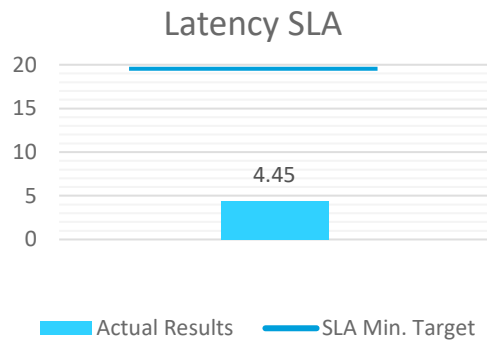

What's New – Highlights of Key Items

LCM Team Augmentation

- Dan Van Abel = Operations Manager
- Jamie Evans = Project Management

ARNG

- Fed/State Traffic Split Project on CAT A

Fiber Cuts

- January - No Fiber Cuts

State of Wisconsin Executive Summary – January 2020

1,196 BadgerNet Circuits

SLA Network CORE Performance

Service Assurance - SLA Incidents

Total # Tickets	171
Measured	53
Non-Measure	118

Service Delivery Activity

Work In Progress	
Projects (New Activations)	16
Changes	45

Service Availability

	CAT A	CAT B	CAT D
Availability (Minutes)	40,309,920	11,695,680	1,964,160
% Availability	99.960%	99.955%	100.00%
Lost Time (Minutes)	16,280	5,302	-
% Lost Time	0.040%	0.045%	0%