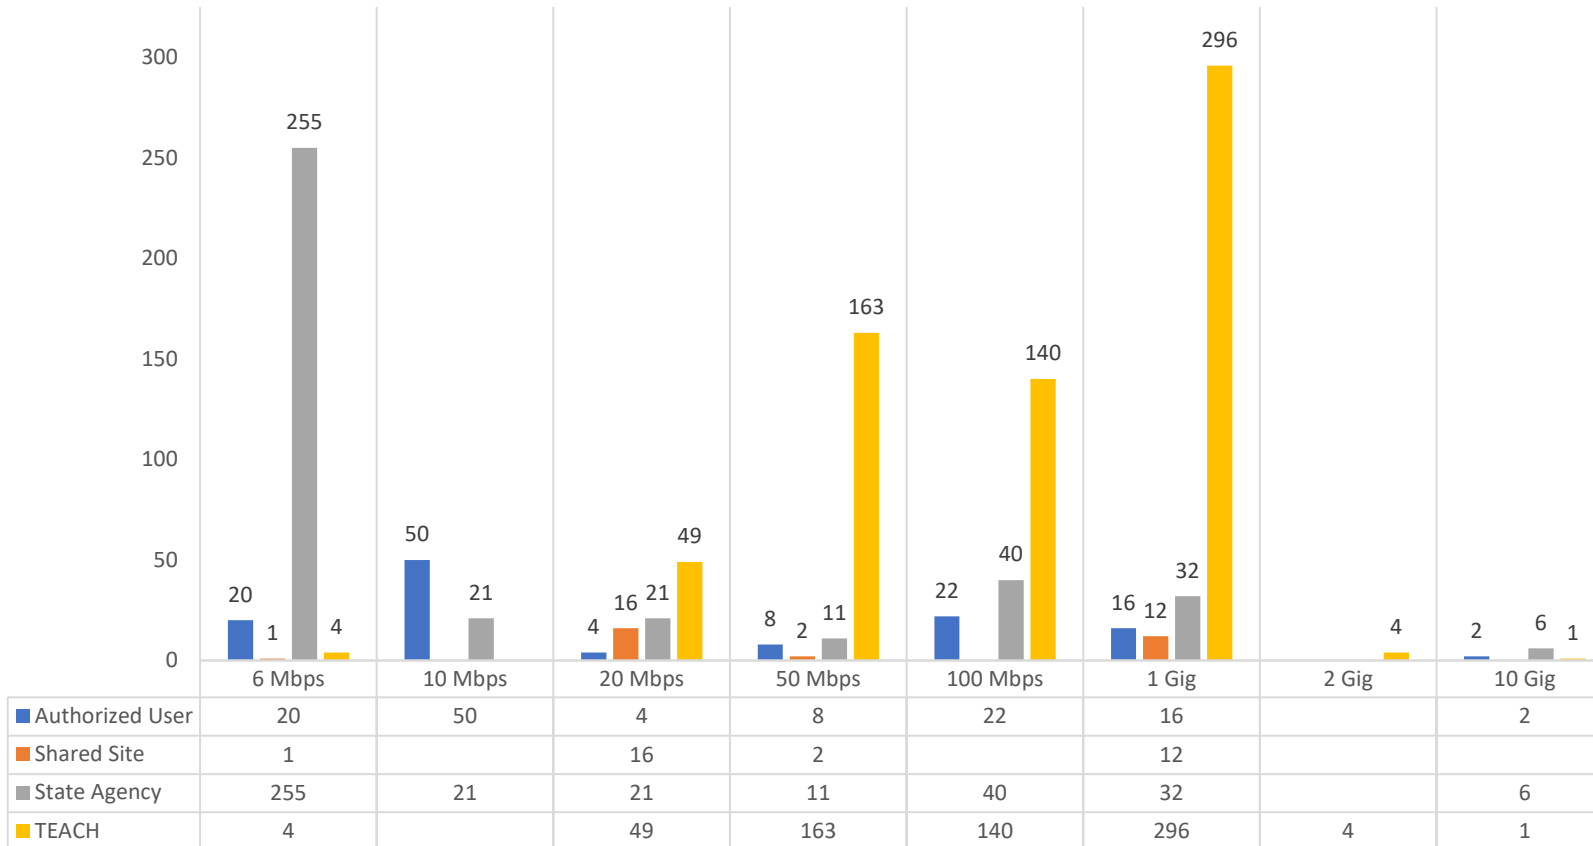

BadgerNet by Activity Type

BadgerNet by Agency Type ** Includes (New Project) WIP

BadgerNet by Local Carrier – January 2020 ** Includes WIP

BadgerNet by: Bandwidth & Site Type : January 2020

Disconnect

SiteID	Customer Site Name:
STOJMKEWI35	DHS - ROSS
STOJASXWI07	ECB - Ashland WX TX
STOJW7SWI02	ECB - Coloma WX TX
STOJEAUWI11	ECB - Eau Claire Radio
STOJGGBWI09	ECB - Sister Bay
STOJWZUWI05	ECB - Washburn
STOJAUWWI08	ECB - Wausau Radio
STOJAUWWI14	ECB - WHRM
STOJTQPWI06	ECB - Withee WX TX
STOJGMSWI01	Gays Mills Public Library
STOJLJWWI01	Lowell Public Library
STOJUESWI12	UW - Waukesha, Commons Building