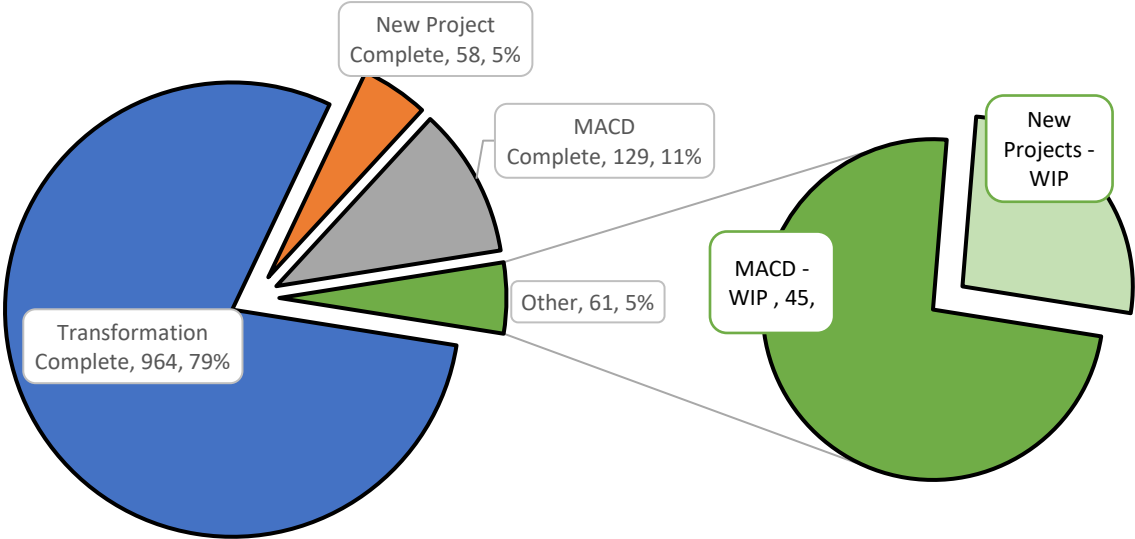

BadgerNet by: Site Type & Activity Type – January 2020

Site Type	Transformation Complete	New Project Complete	MACD Complete	MACD - WIP	Sub-Total (On BadgerNet)	New Projects - WIP	Combined Total (On-BadgerNet & New Projects-WIP)
Authorized User	66	11	18	27	122	3	125
Shared Site	25	0	5	1	31	0	31
State Agency	324	20	35	7	386	2	388
TEACH	549	27	71	10	657	11	668
Total	964	58	129	45	1196	16	1212

BadgerNet by Activity Type