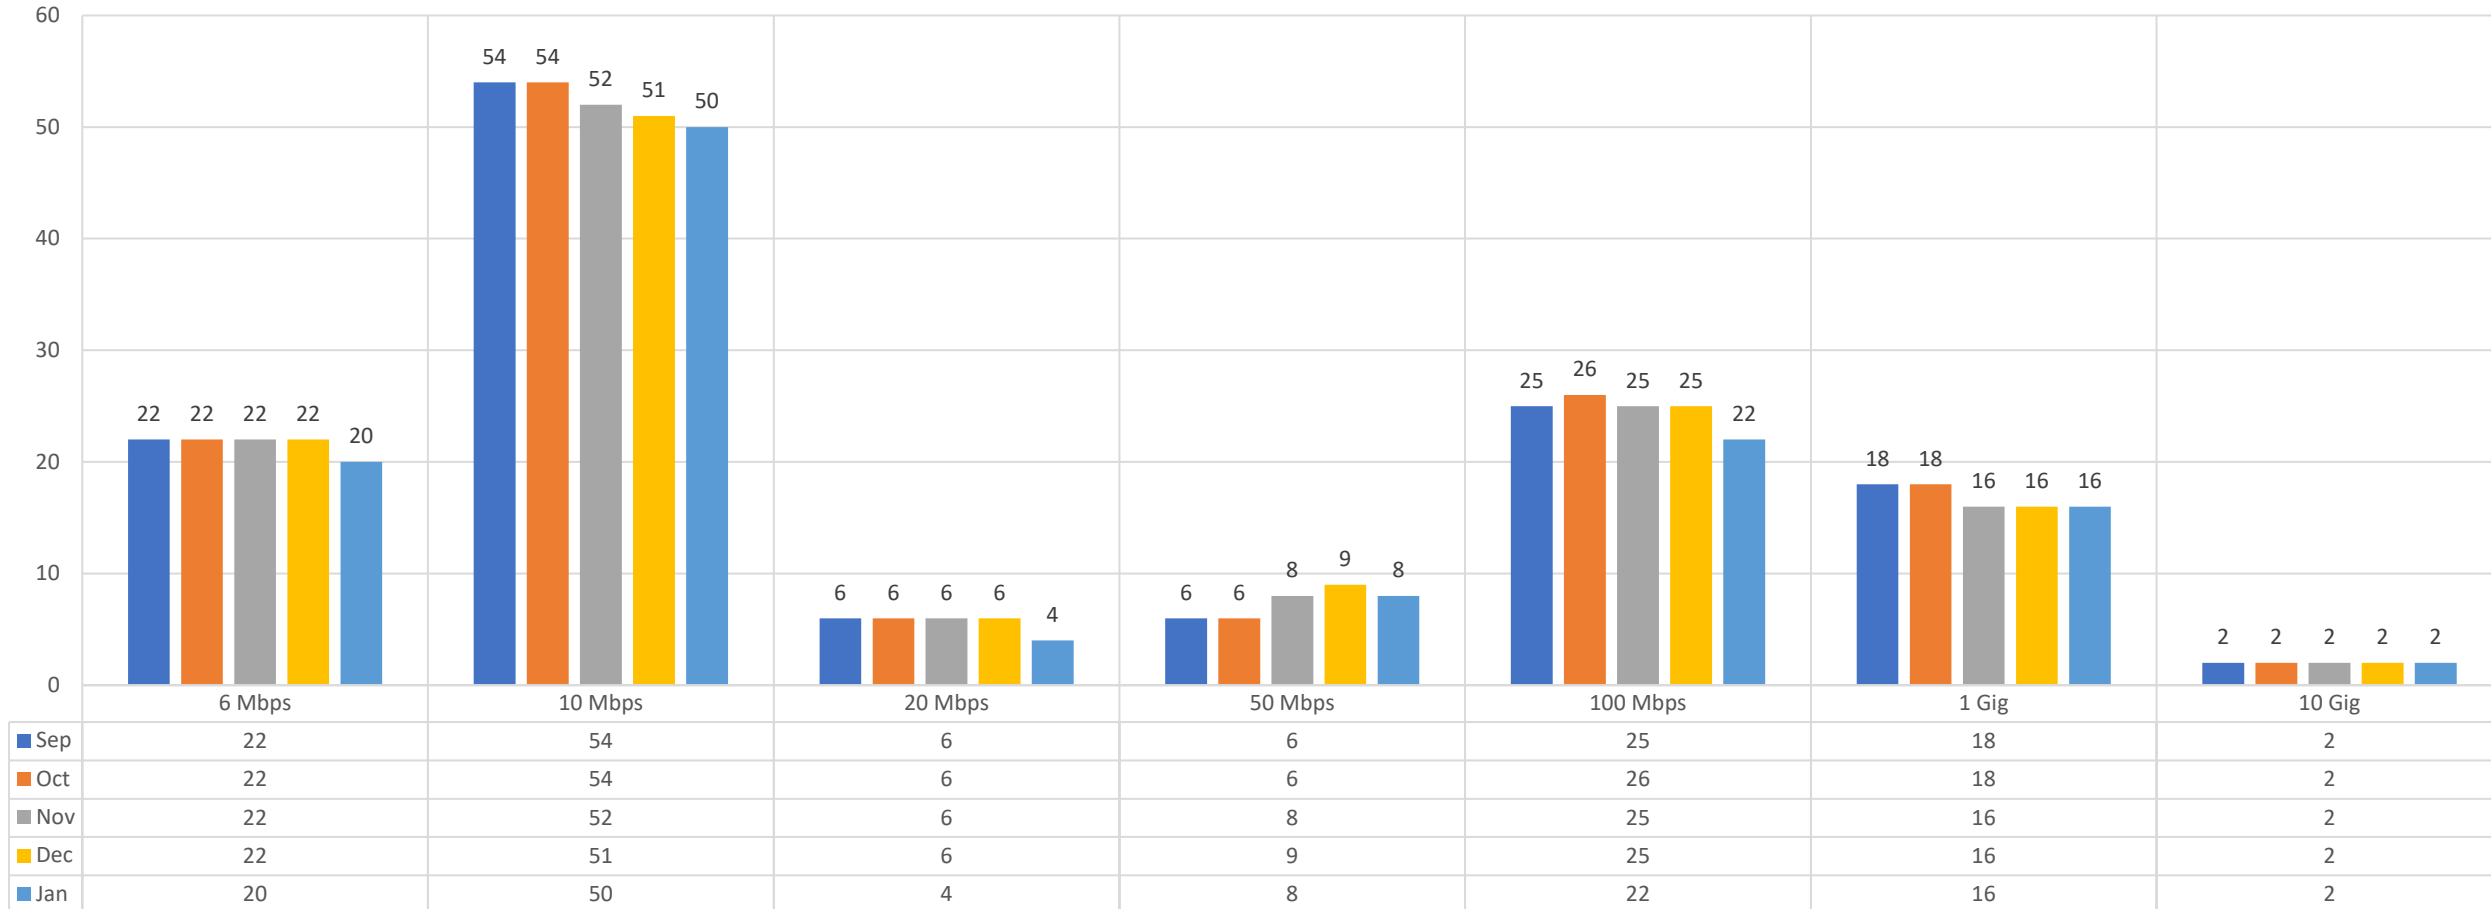

BadgerNet Authorized User Bandwidth: Sept 2019 – Jan 2020