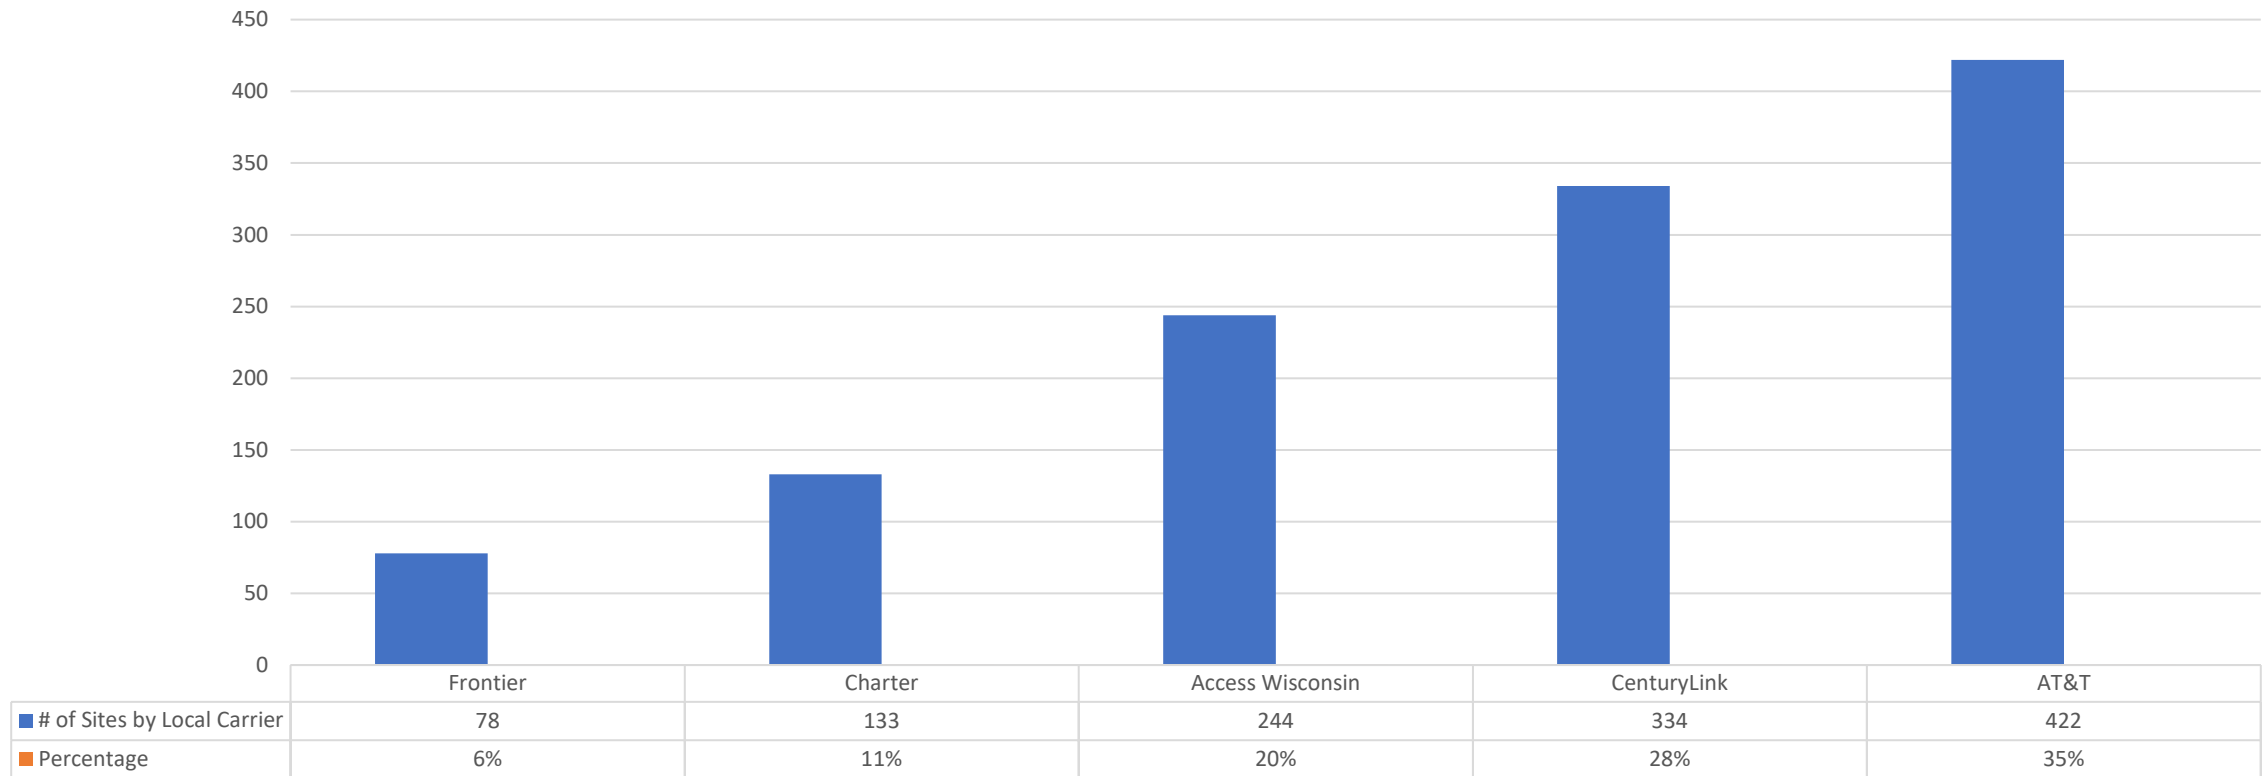

BadgerNet by Local Carrier – January 2020 ** Includes WIP