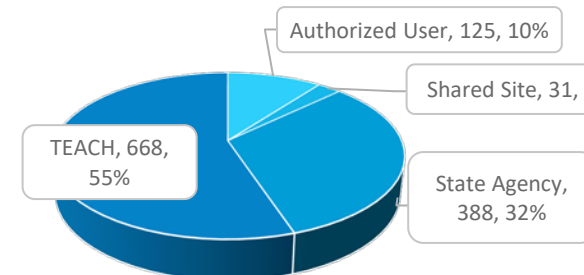

BadgerNet by Customer Type

* Includes WIP

Customer Information Portal