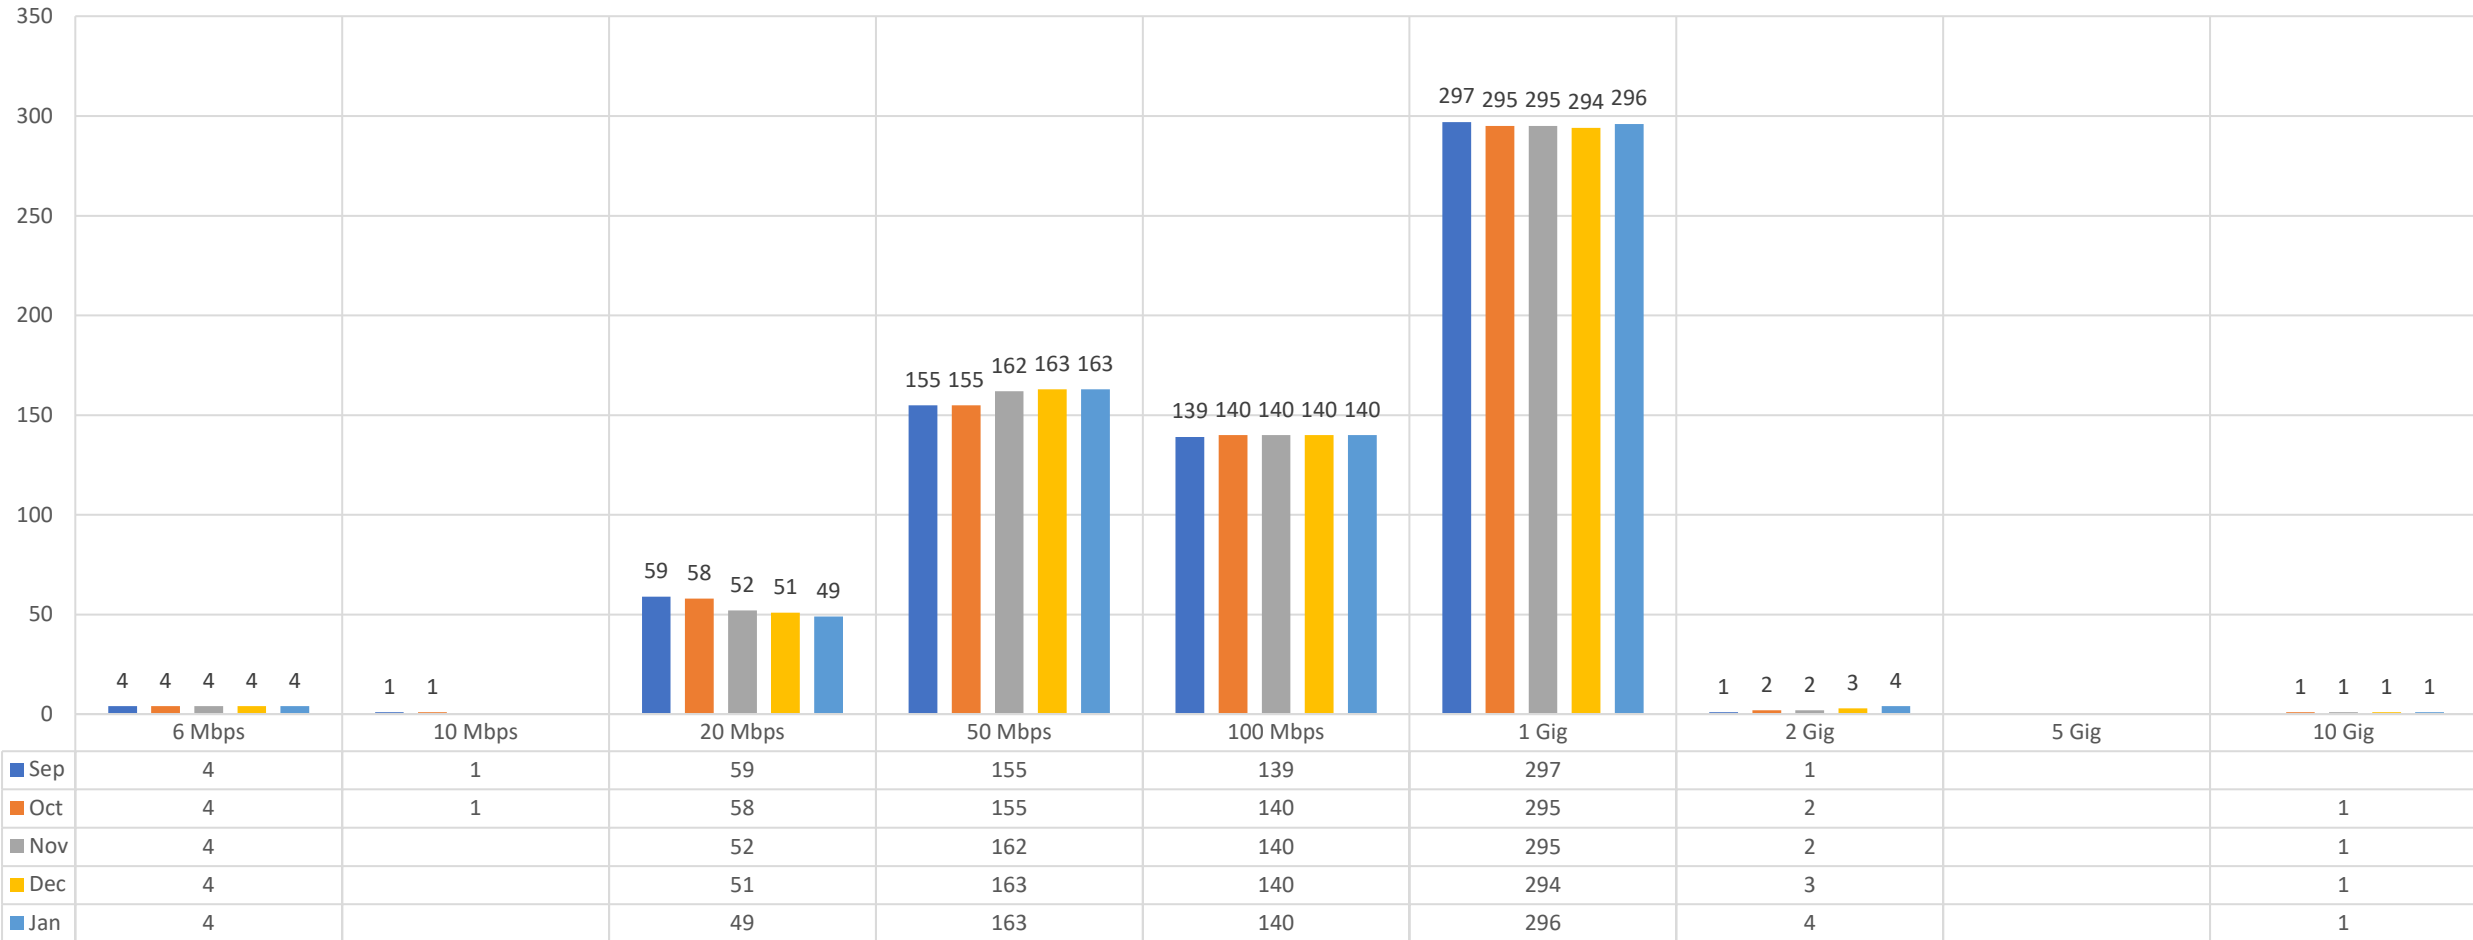

BadgerNet TEACH Bandwidth: Sept 2019 – Jan 2020