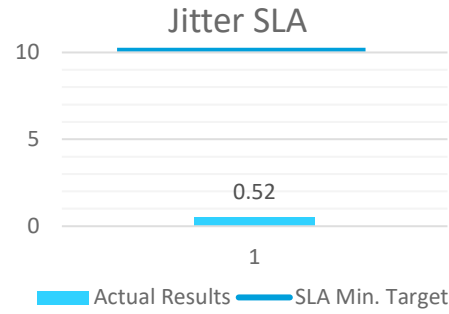

What's New – Highlights of Key Items

LCM Team Augmentation

- Dan Van Abel = Operations Manager
- Jamie Evans = Project Management

ARNG

- Fed/State Traffic Split Project on CAT A

Fiber Cuts

- January - No Fiber Cuts

State of Wisconsin Executive Summary – January 2020

1,196 BadgerNet Circuits

SLA Network CORE Performance

Service Assurance - SLA Incidents

Total # Tickets	171
Measured	53
Non-Measure	118

Service Delivery Activity

Work In Progress	
Projects (New Activations)	16
Changes	45

Service Availability

	CAT A	CAT B	CAT D
Availability (Minutes)	40,309,920	11,695,680	1,964,160
% Availability	99.960%	99.955%	100.00%
Lost Time (Minutes)	16,280	5,302	-
% Lost Time	0.040%	0.045%	0%