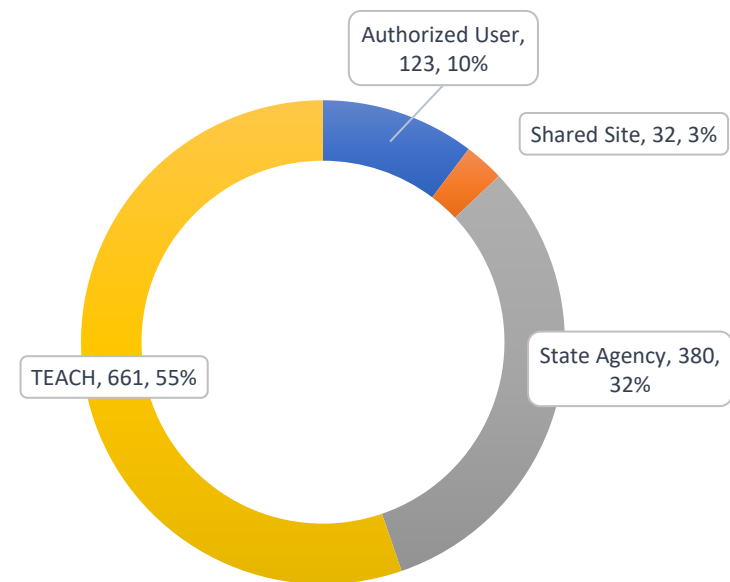

BadgerNet by Agency Type ** includes (WIP-New Projects)