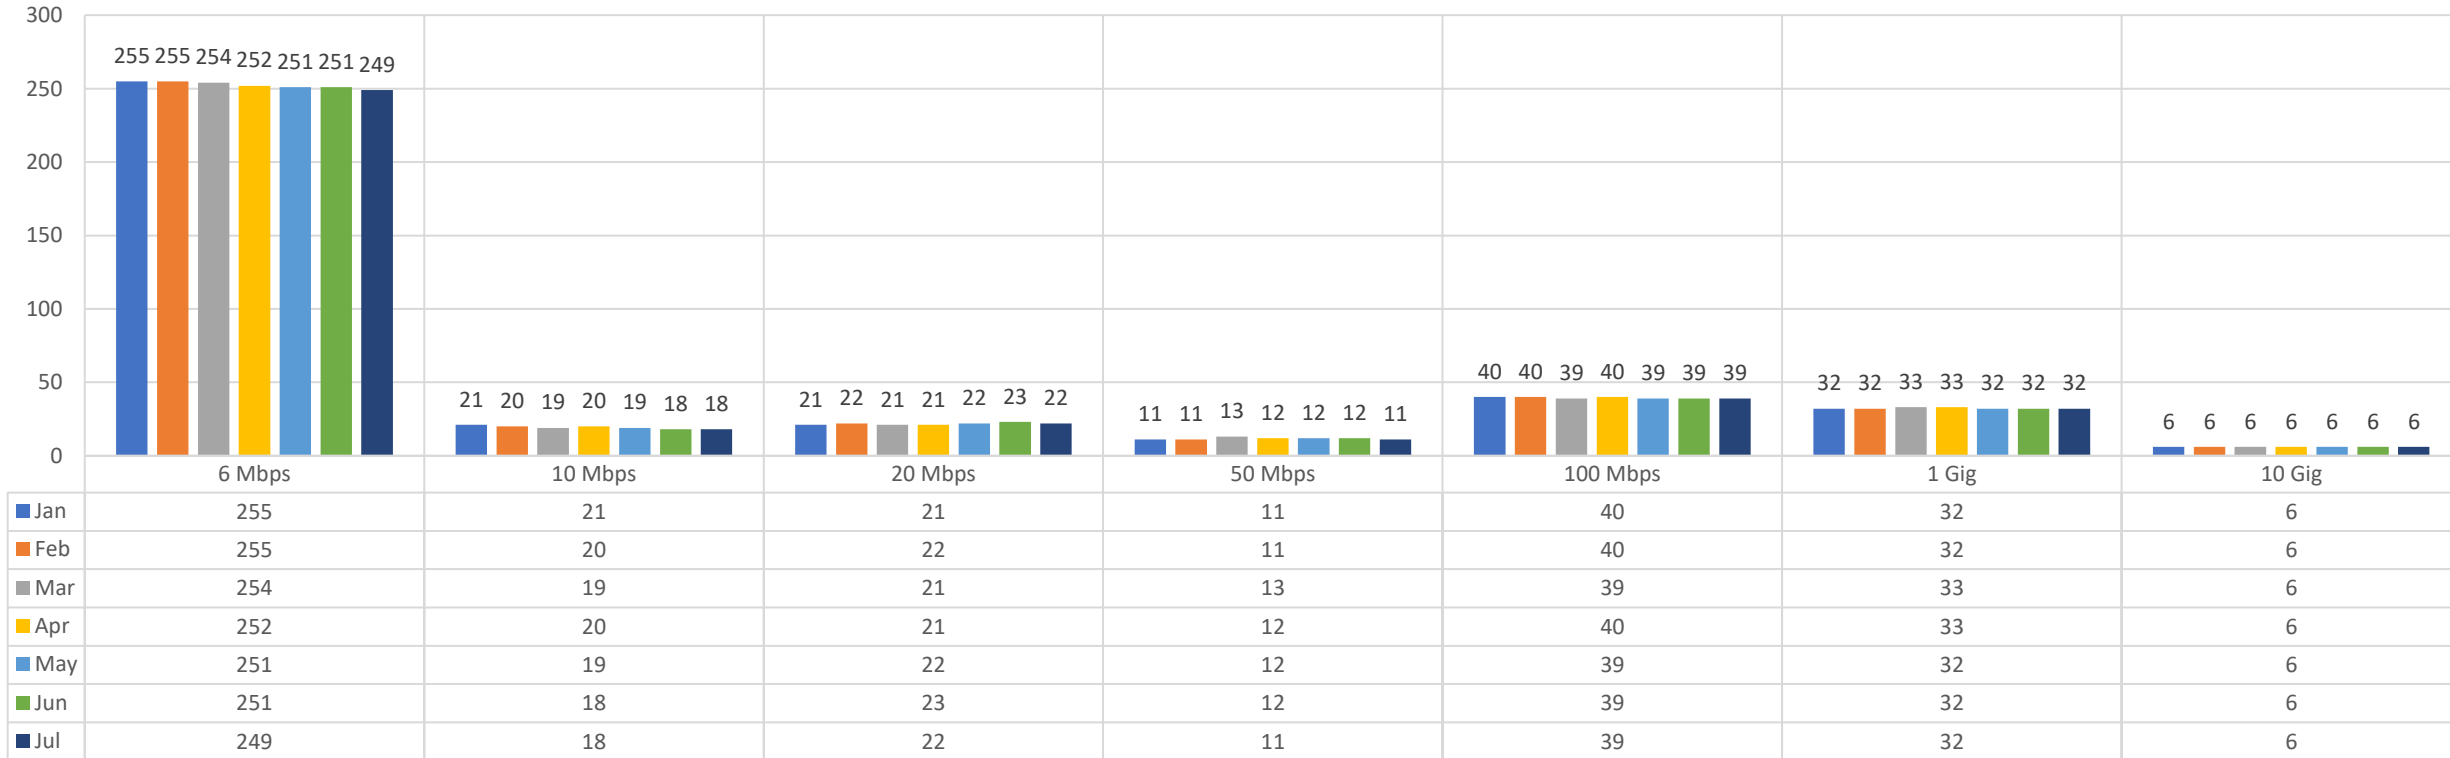

BadgerNet State Agency Bandwidth: Jan – July 2020