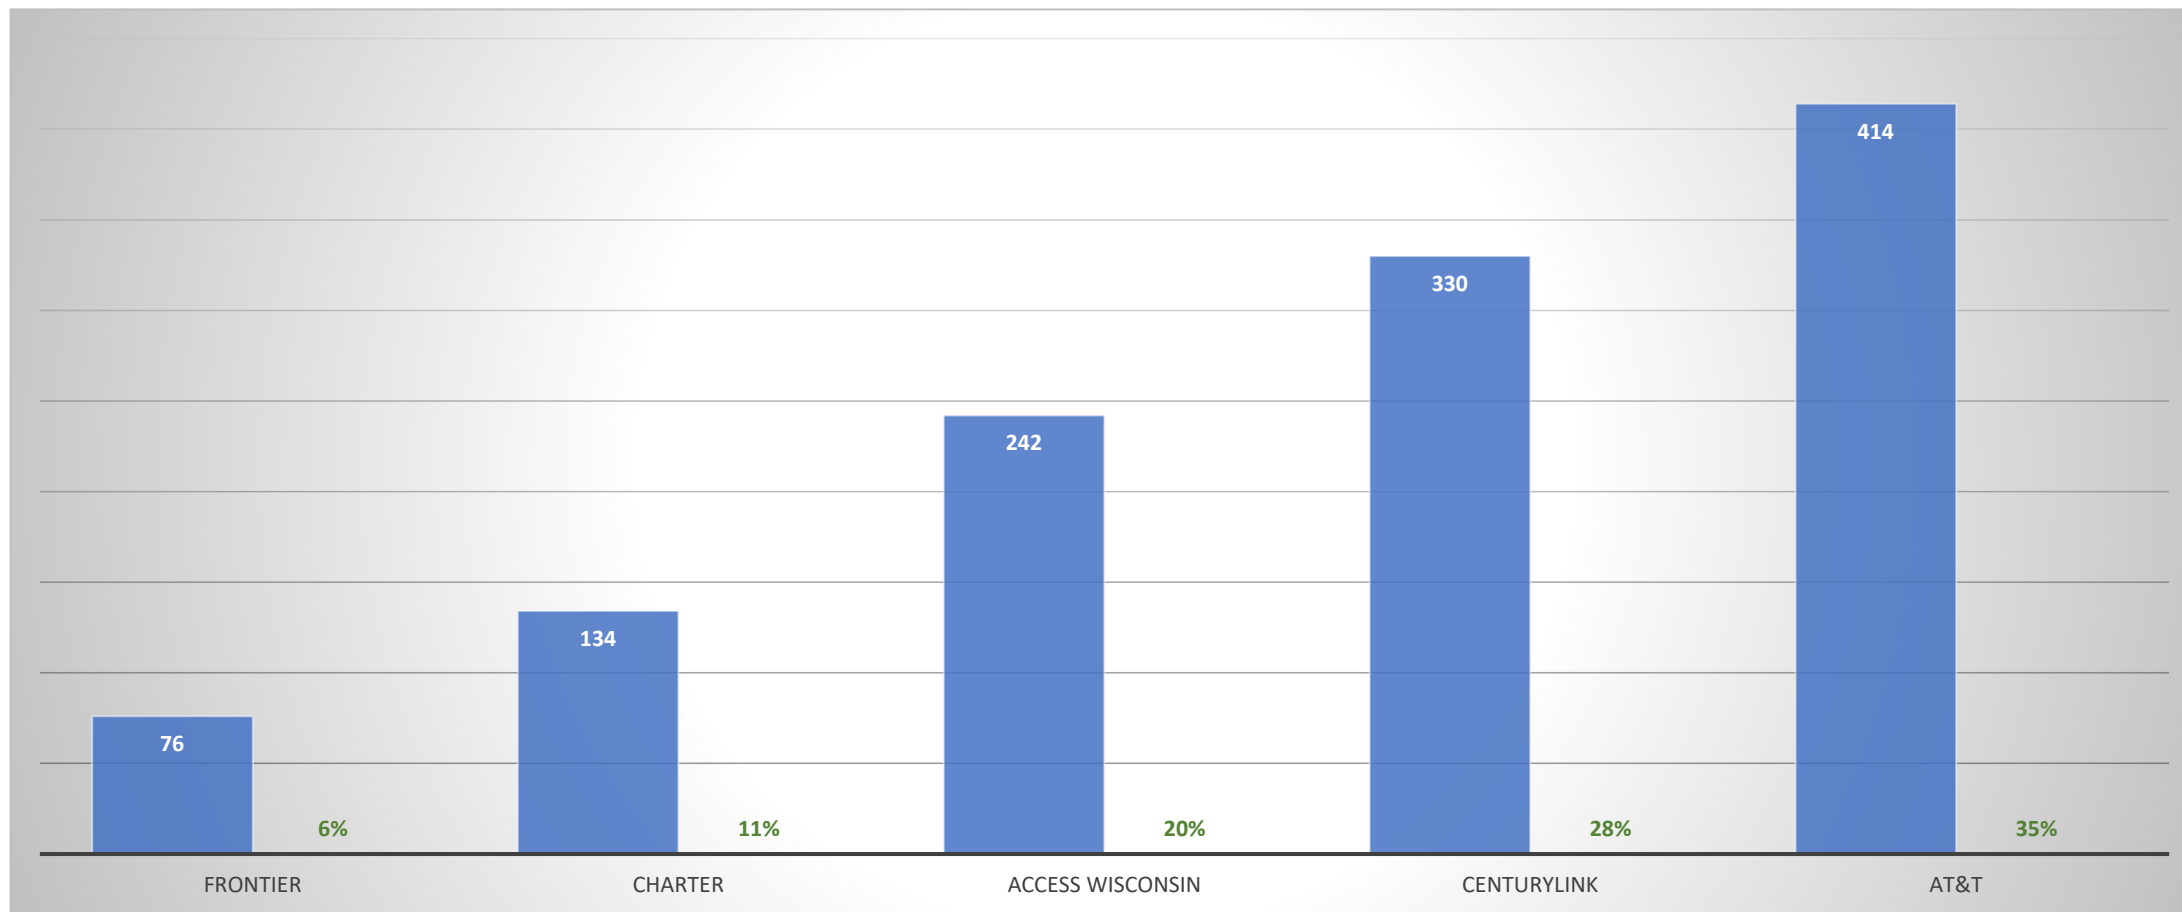

BadgerNet by Local Carrier – July 2020 ** Includes WIP