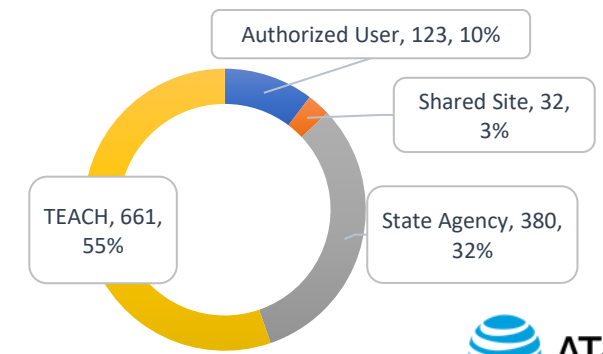

BadgerNet by Customer Type

* Includes WIP

Capacity – WAN Utilization Thresholds

	Hot (Over)	Cold (Under)
Authorized User	0	1
State Agency	1	0
TEACH	2	7

Customer Information Portal