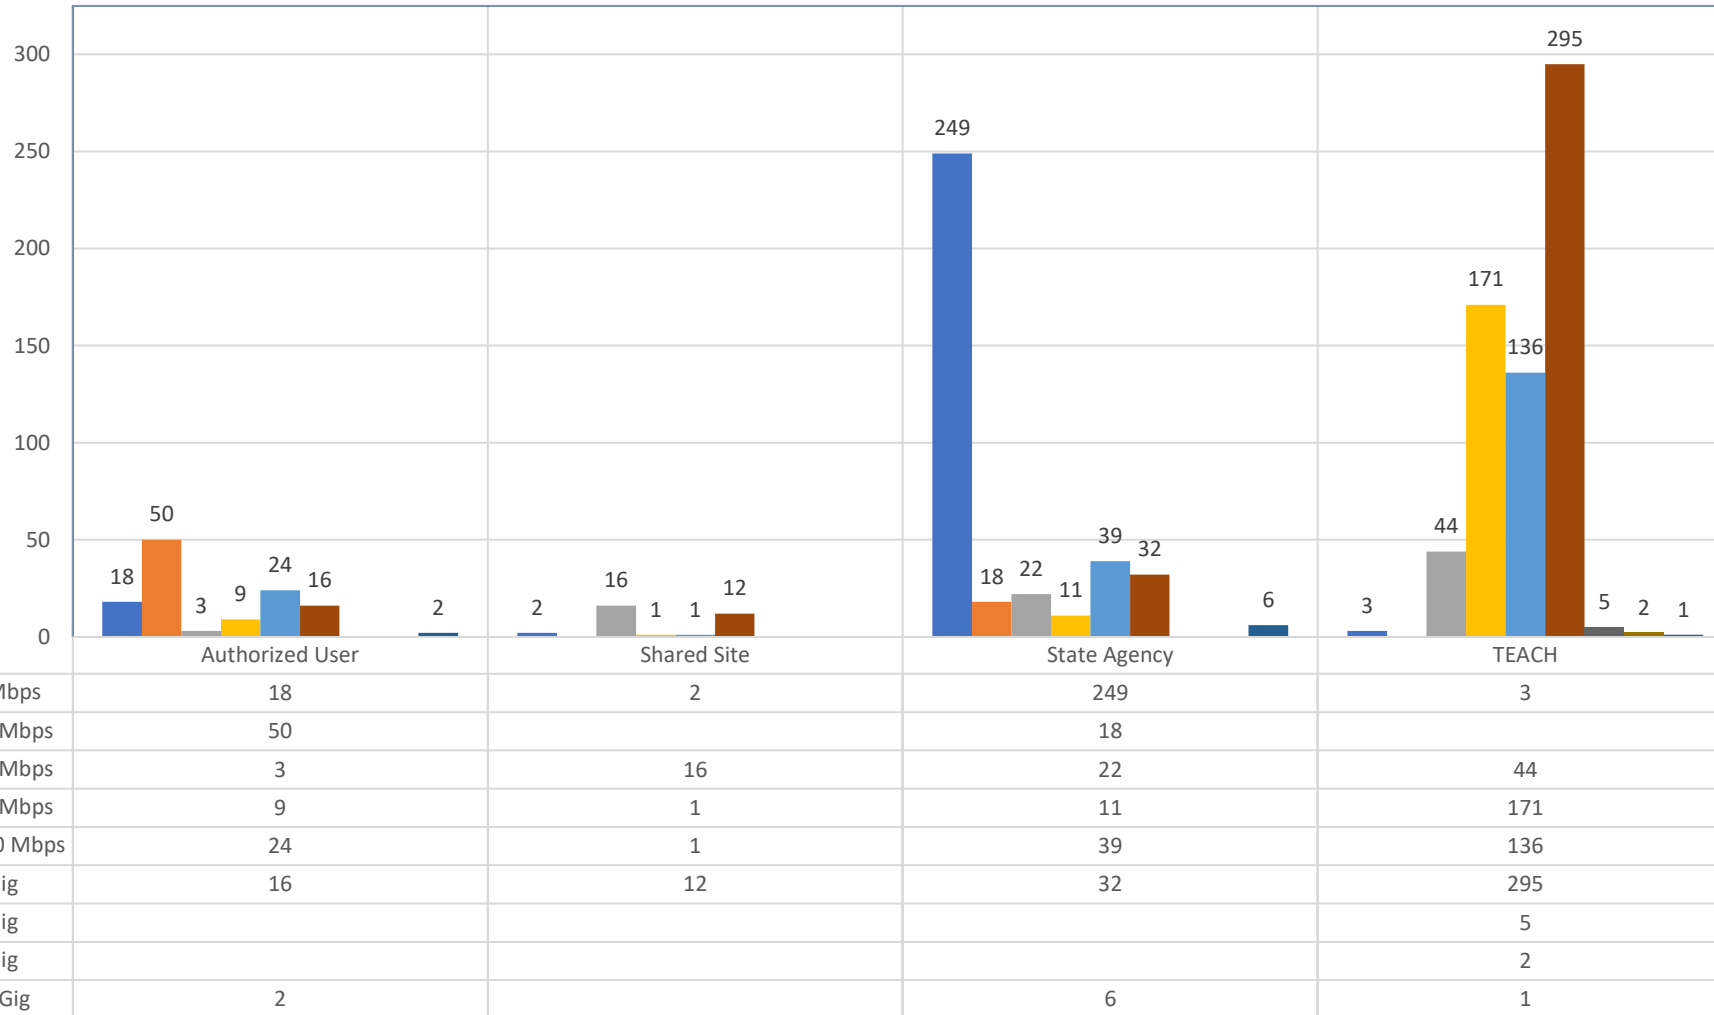

BadgerNet by: Bandwidth & Site Type : July 2020

Disconnects

Month	Site ID	Customer Site Name:
July	STOJATWWI06	Fox Valley Technical College
July	STOJBVAWI04	Beaver Dam Unif School Dist
July	STOJBVAWI05	South Beaver Dam Elem School
July	STOJCPFWI07	DWD - Chippewa Falls JC
July	STOJMTWWI02	DWD - Manitowoc JC/DVR
July	STOJPEWWI01	DWD - Pewaukee JC
July	STOJPNMWI01	Coop Ed Service Agency 03
July	STOJSBMWI32	Lakeshore Technical College Culinary Ins