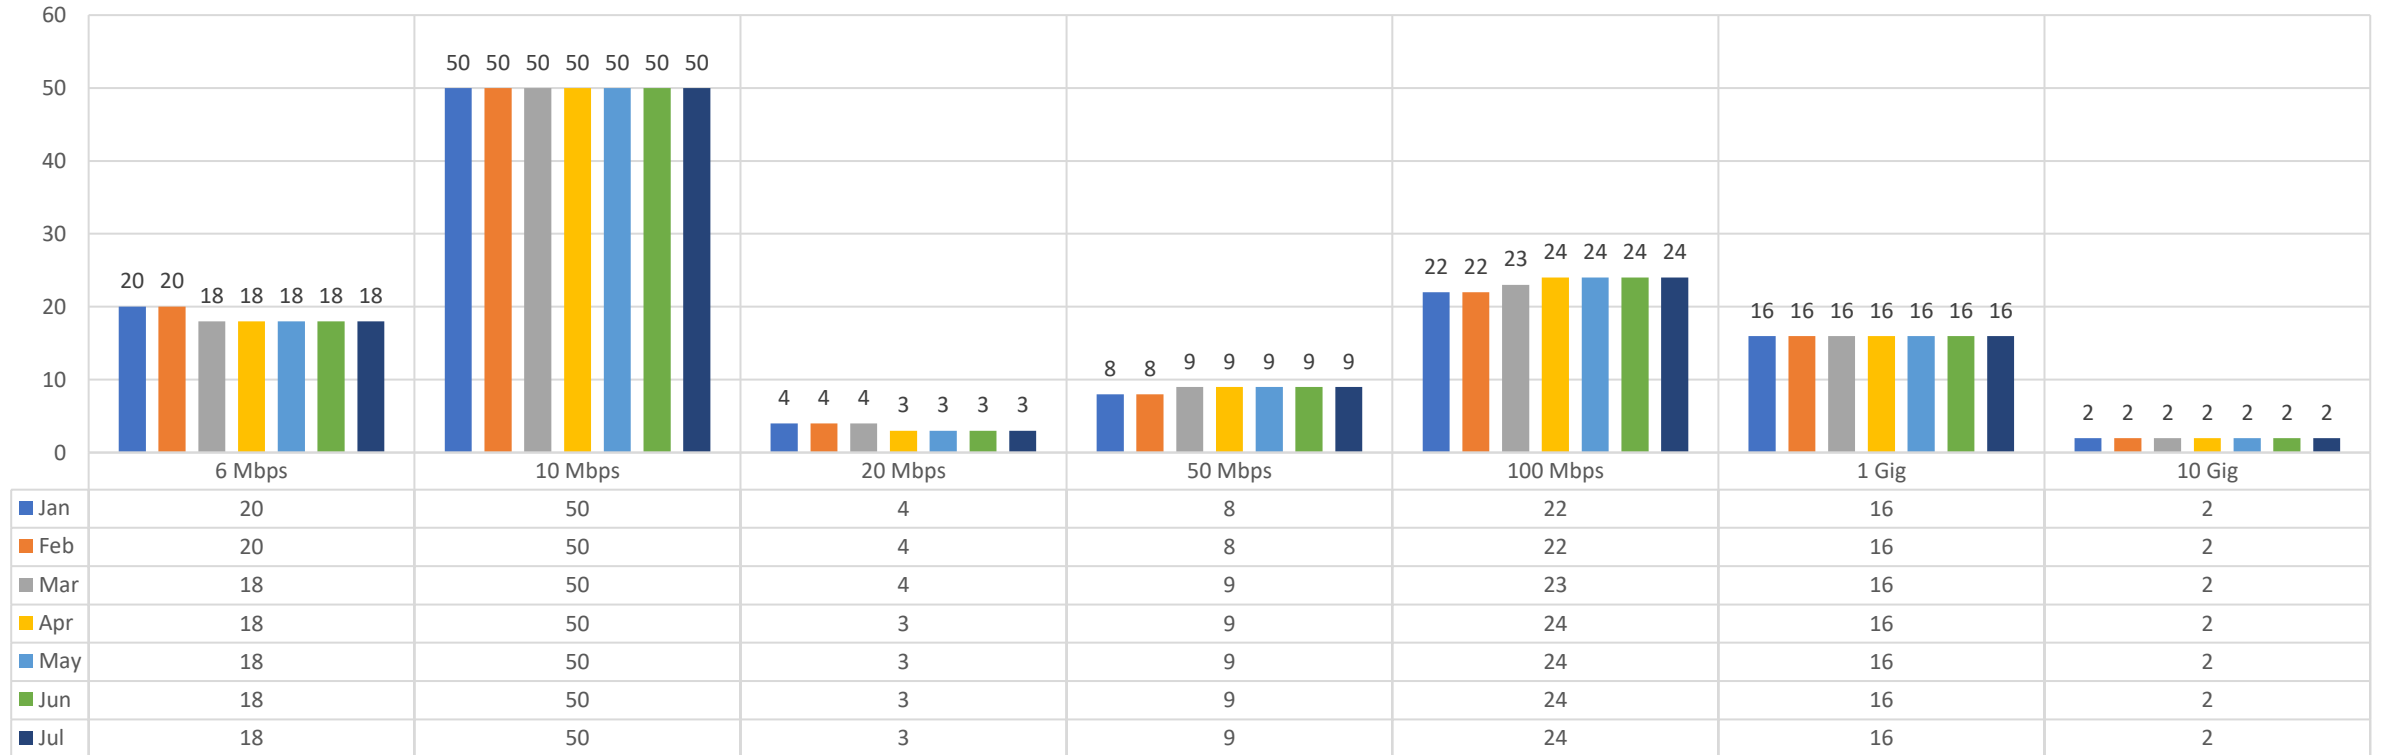

BadgerNet Authorized User Bandwidth: Jan – July 2020