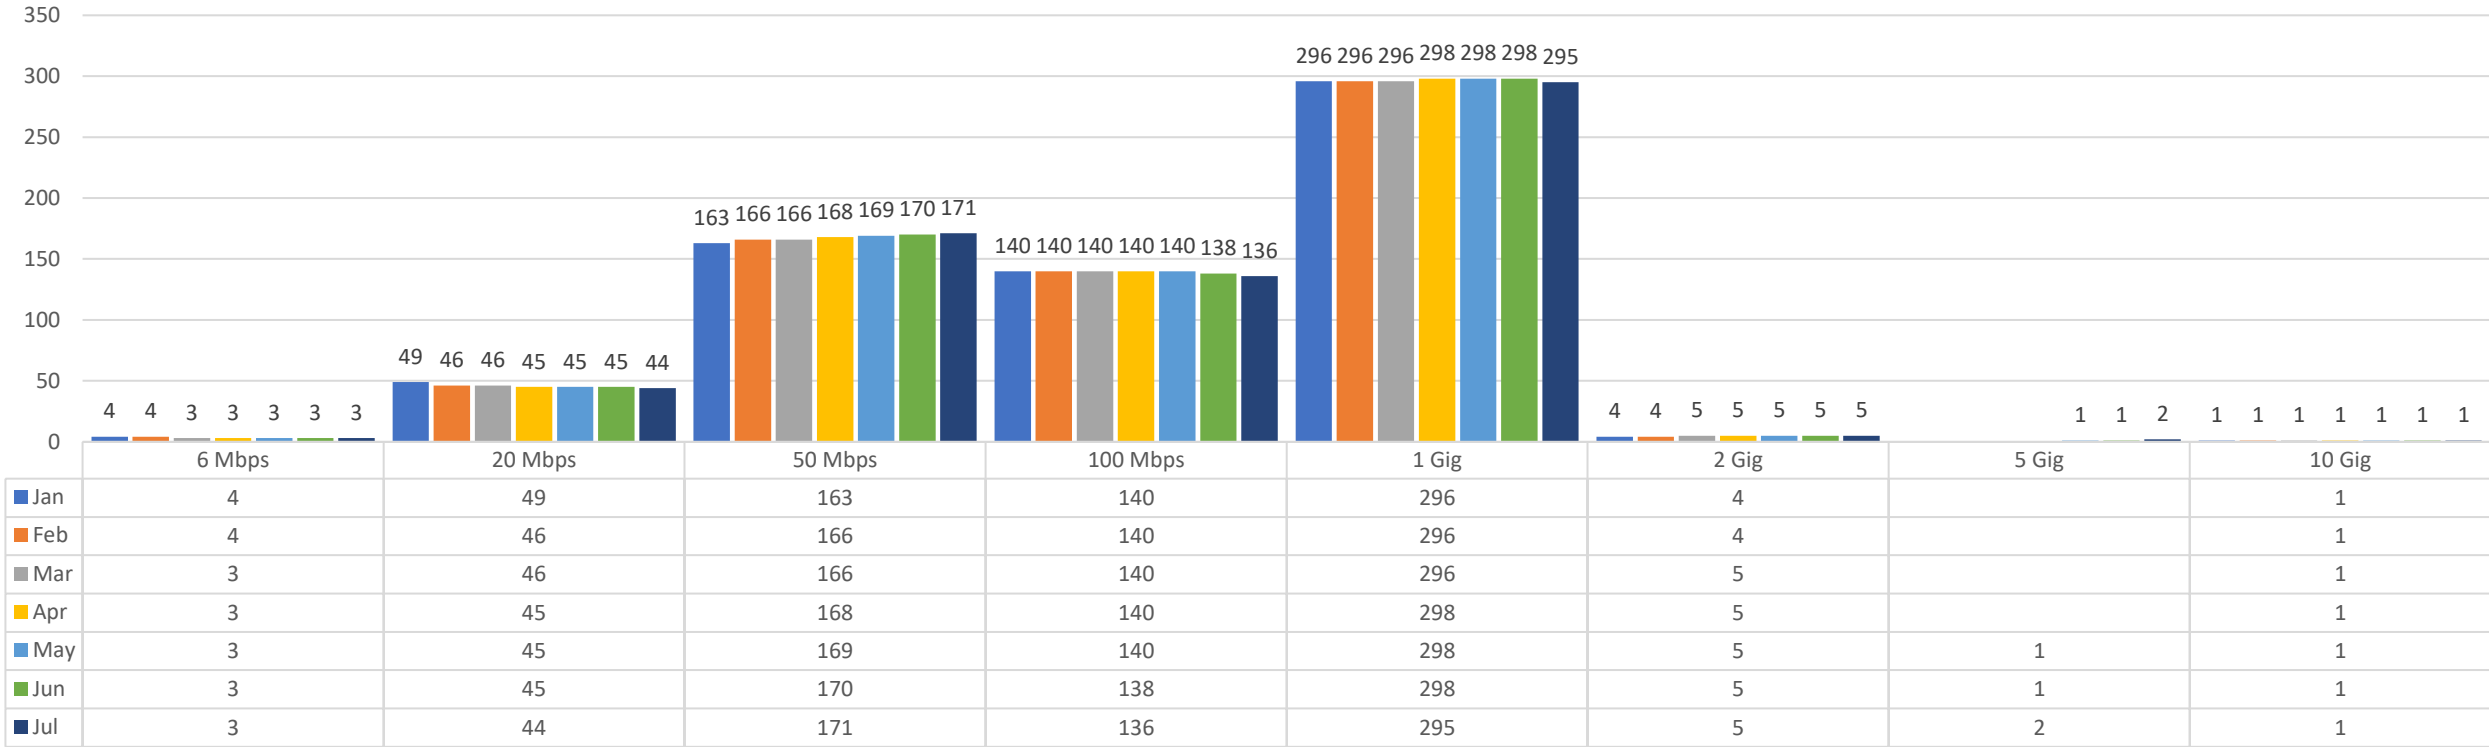

BadgerNet TEACH Bandwidth: Jan – July 2020