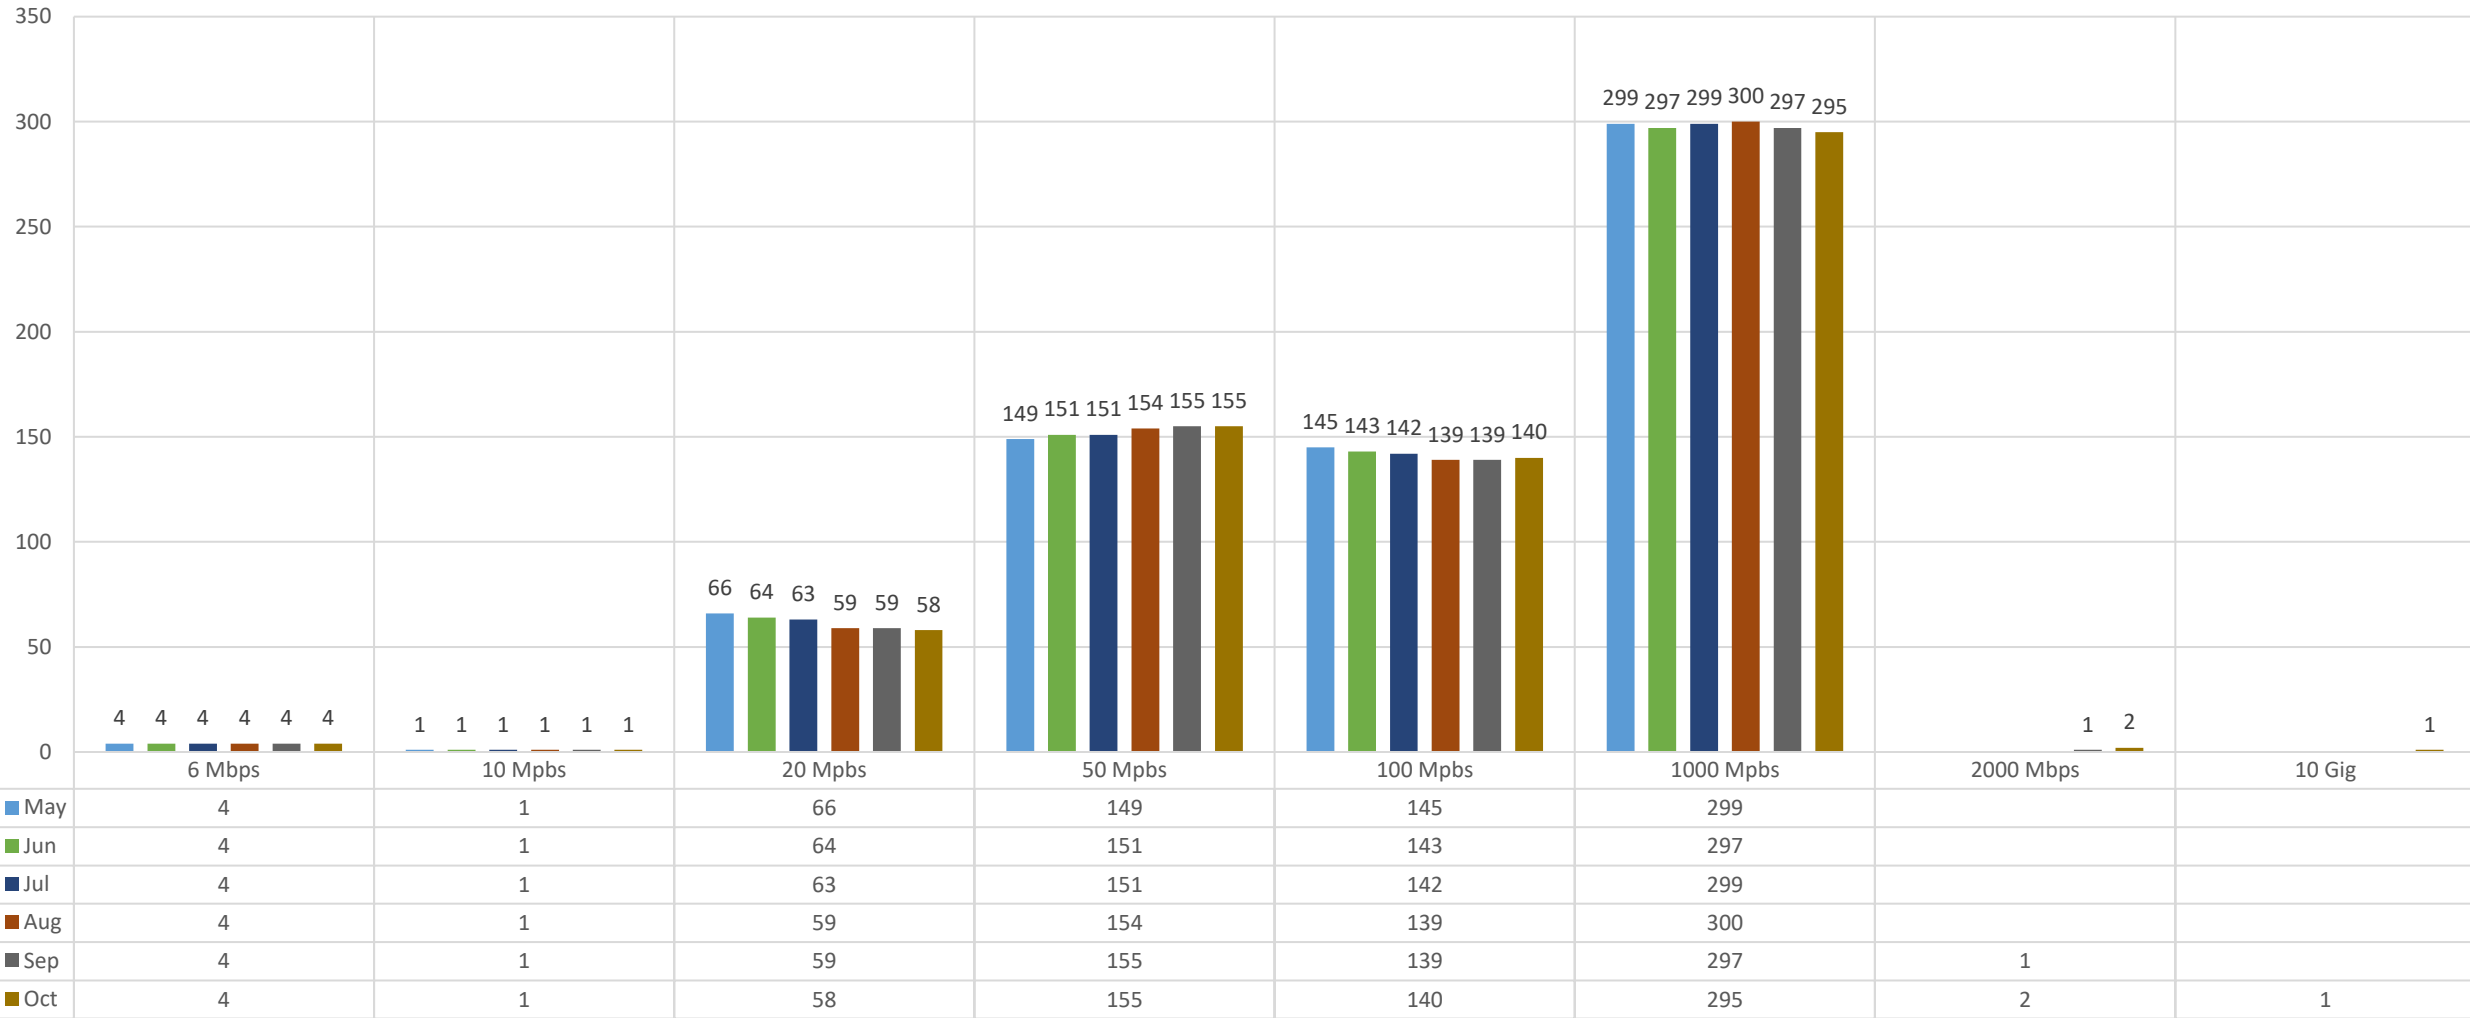

BadgerNet TEACH Bandwidth: May – Oct 2019