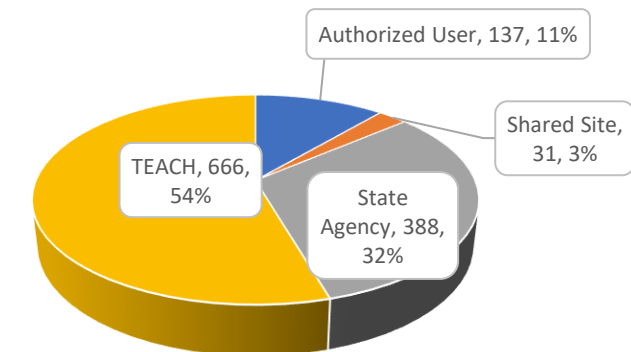

### Capacity – WAN Utilization Thresholds

	Hot (Over)	Cold (Under)
Authorized User	1	0
State Agency	4	0
TEACH	1	4

Customer Information Portal

### BadgerNet by Customer Type

\* Includes WIP