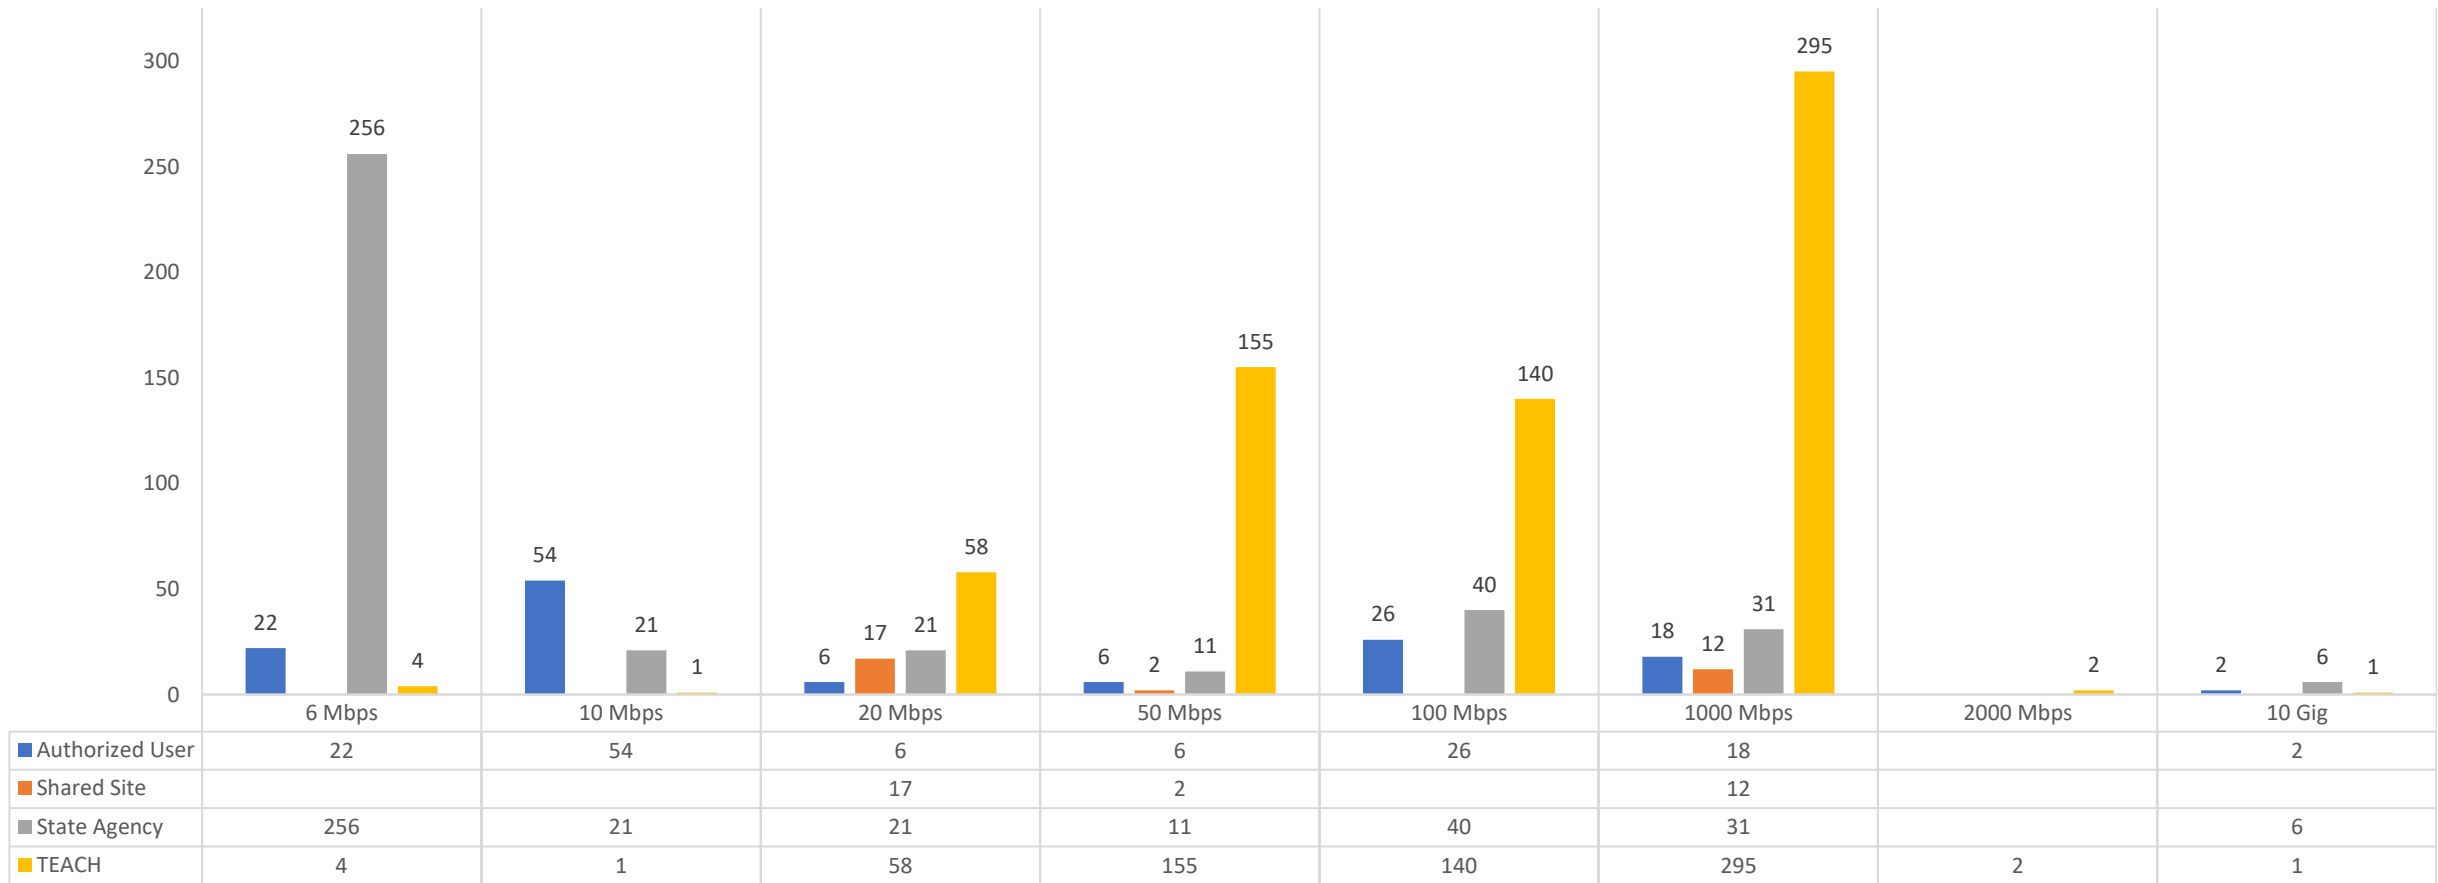

BadgerNet by: Bandwidth & Site Type : October 2019

Disconnects

Site ID	Site Name:
STOJPEWWI03	Pewaukee High School
STOJSBMWI27	Lakeshore Tech College-Sheboygan Campus (Move)