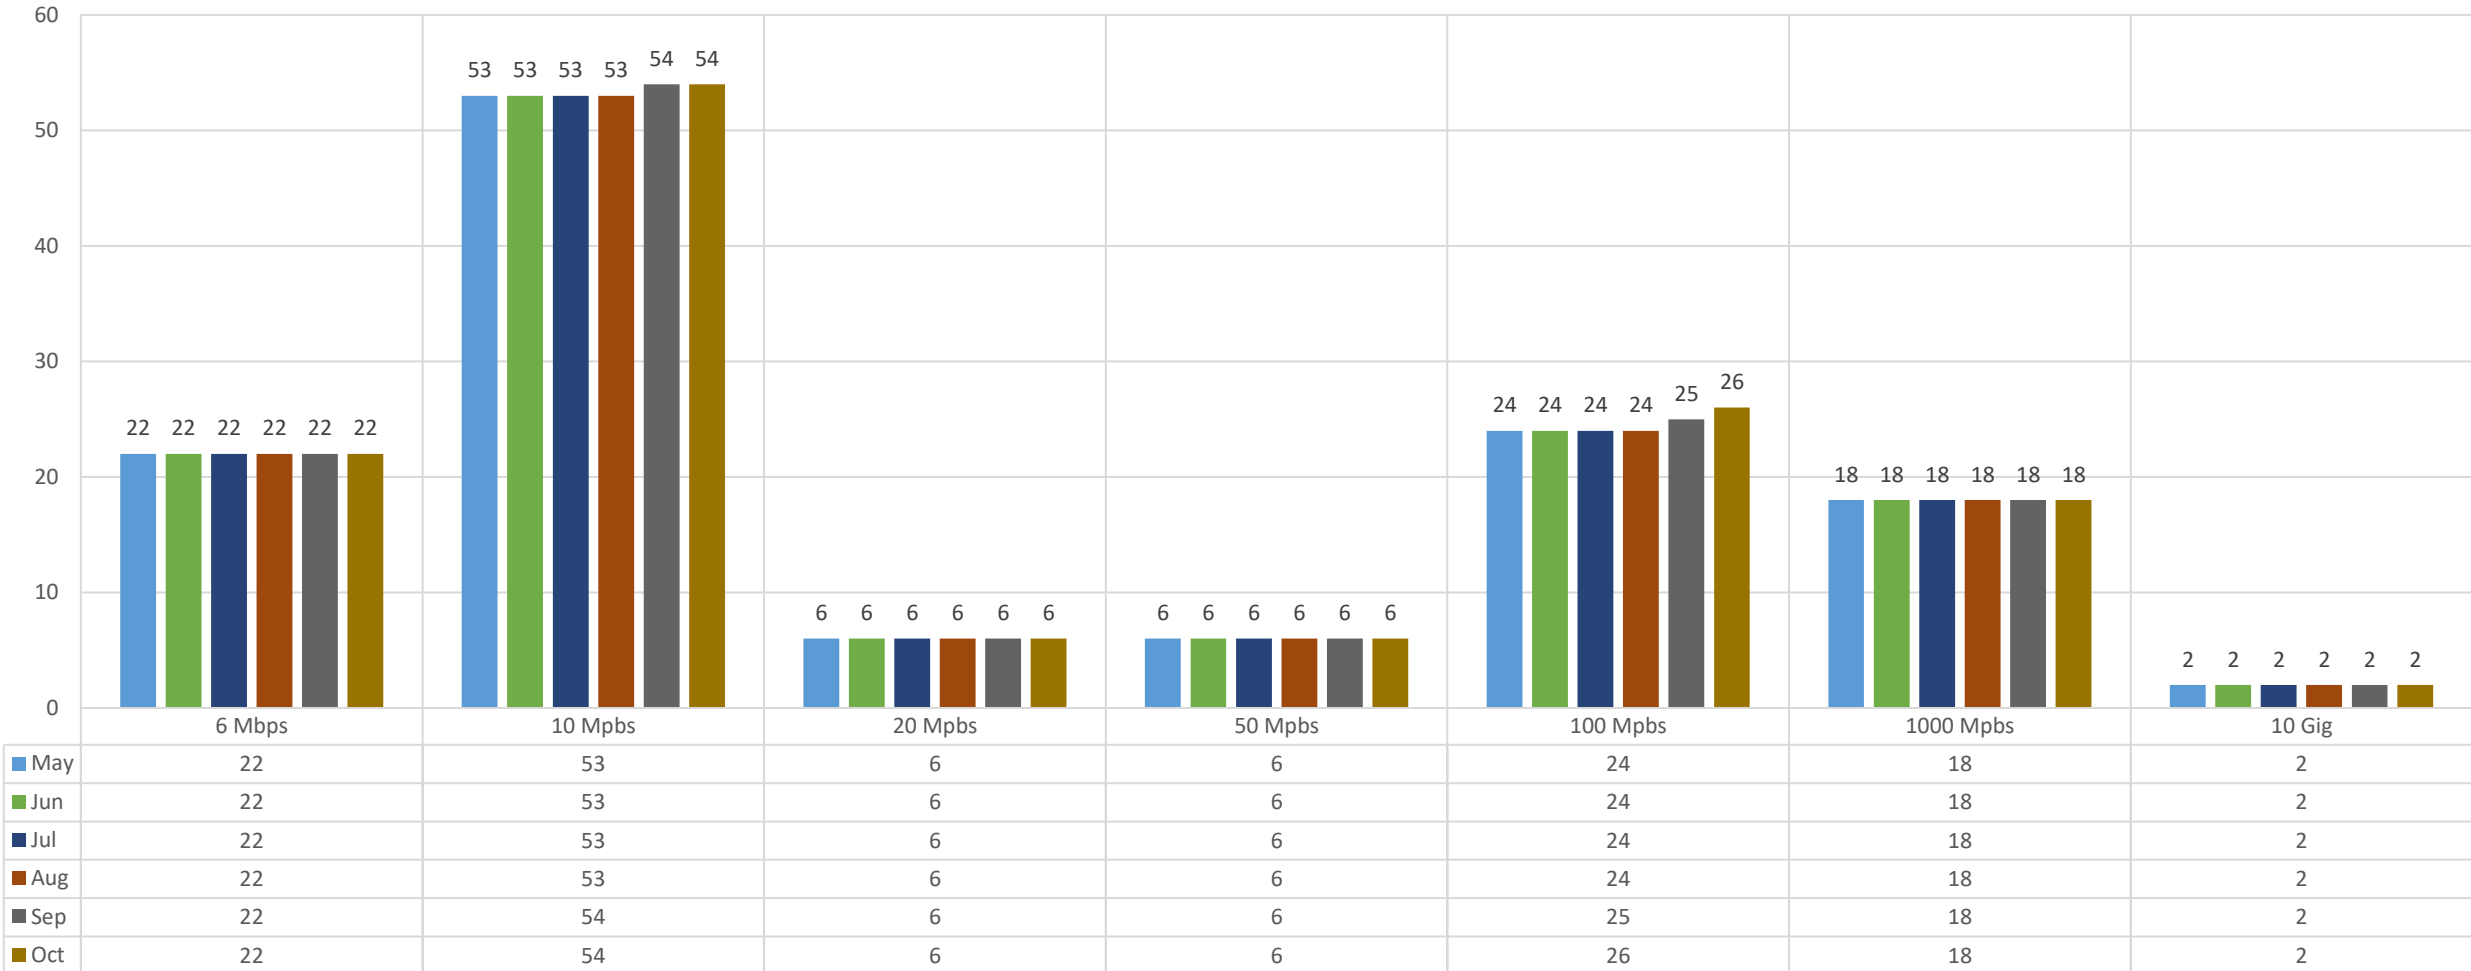

BadgerNet Authorized User Bandwidth: May – Oct 2019