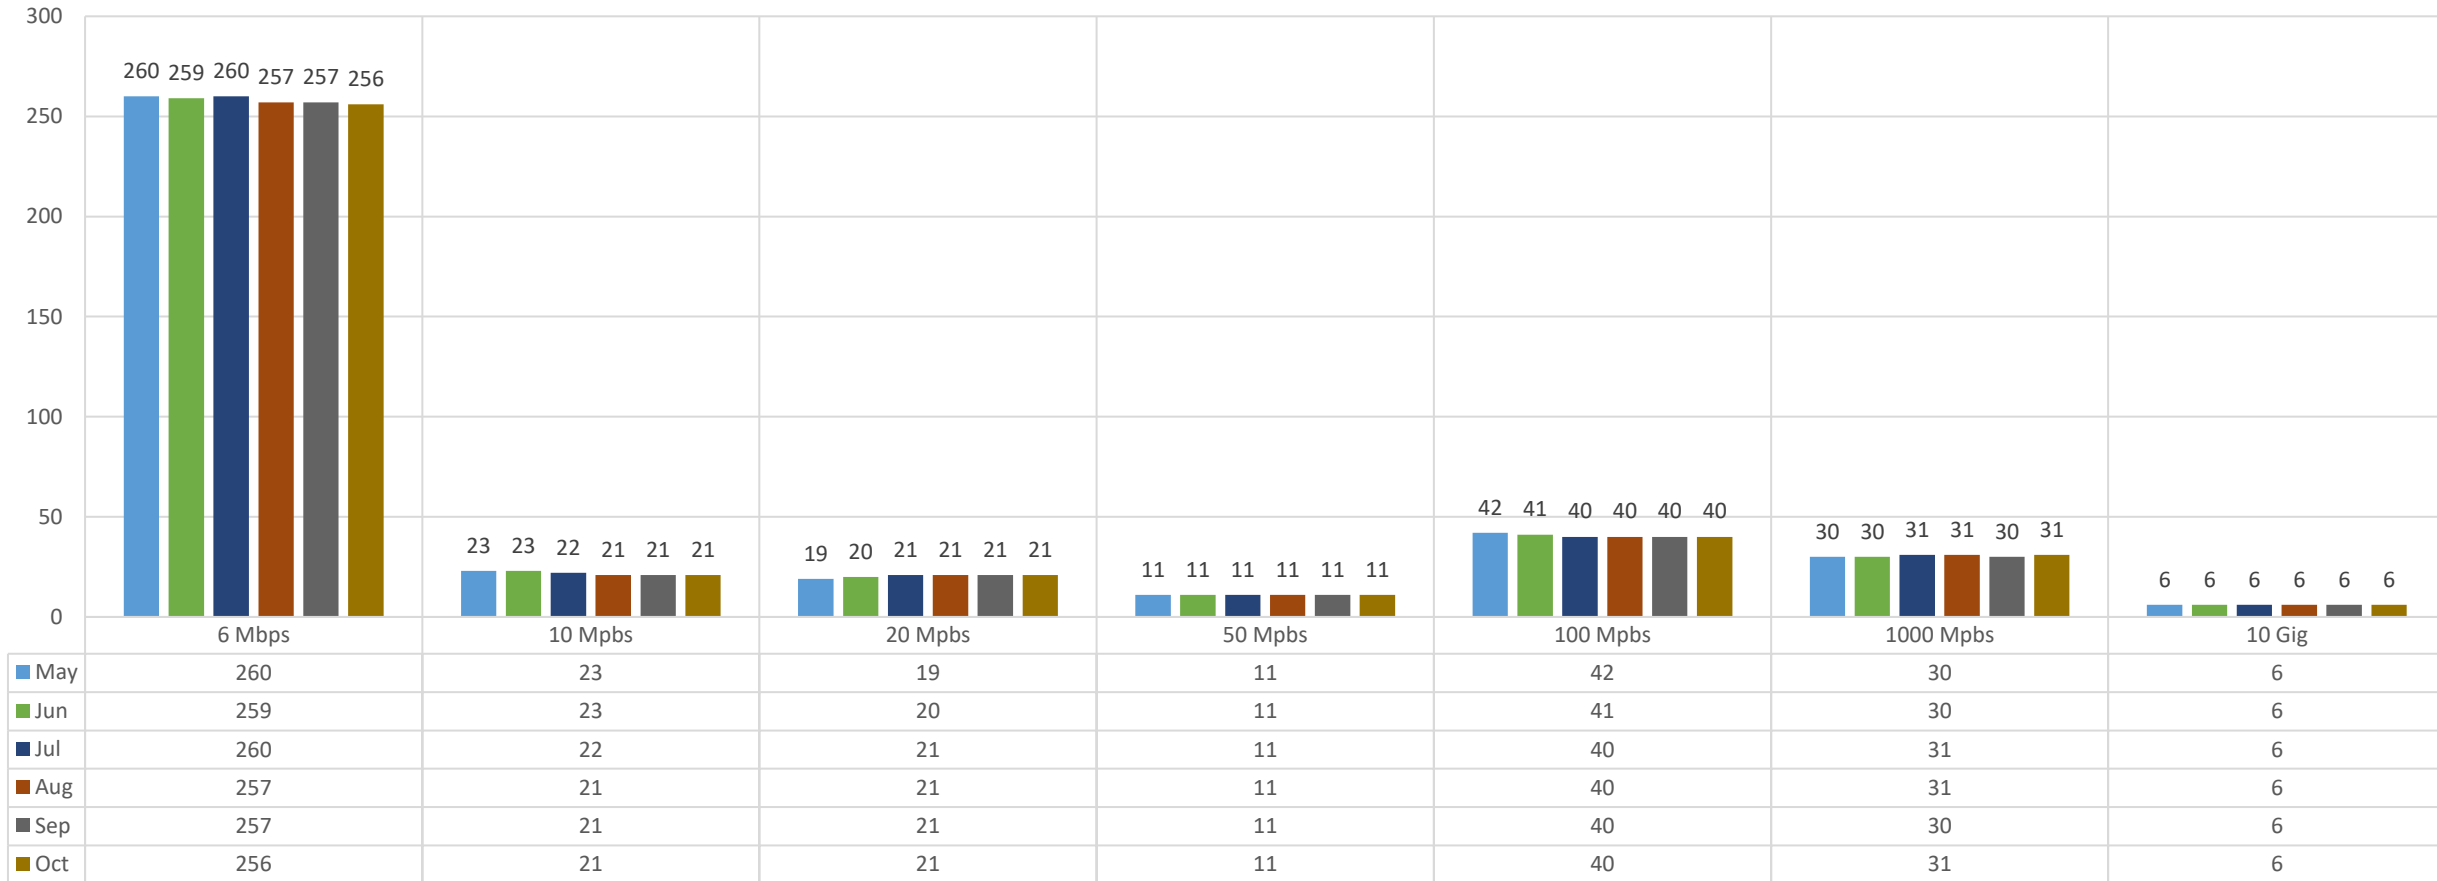

BadgerNet State Agency Bandwidth: May – Oct 2019