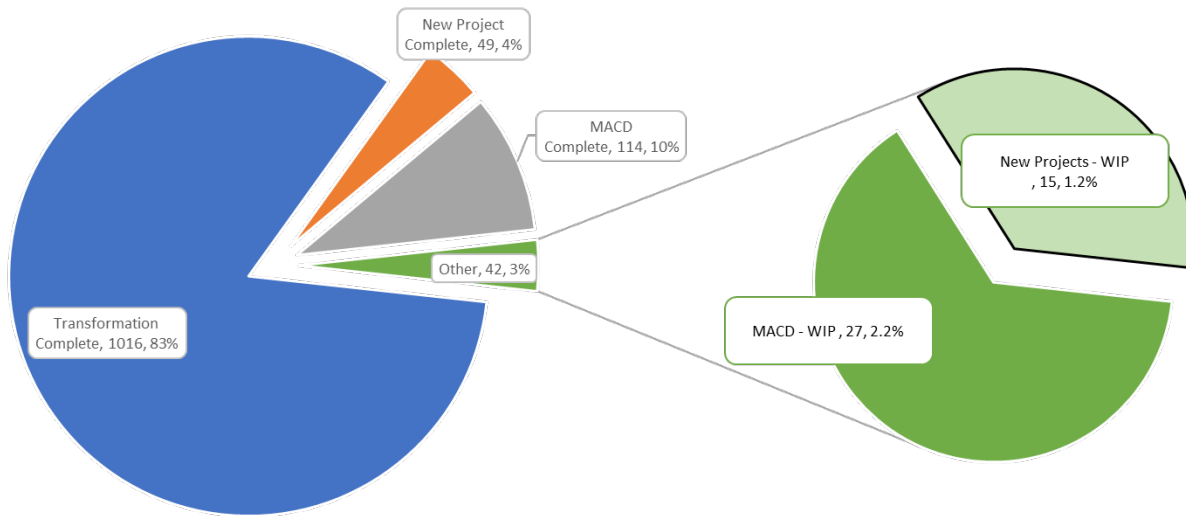

BadgerNet by: Site Type & Activity Type – September 2019

Site Type	Transformation Complete	New Project Complete	MACD Complete	MACD - WIP	Sub-Total (On BadgerNet)	New Projects - WIP	Combined Total (On-BadgerNet & New Projects-WIP)
Authorized User	99	11	18	5	133	3	136
Shared Site	26	0	4	1	31	0	31
State Agency	332	18	34	2	386	1	387
TEACH	559	20	58	19	656	11	667
Total	1016	49	114	27	1206	15	1221

BadgerNet by Activity Type