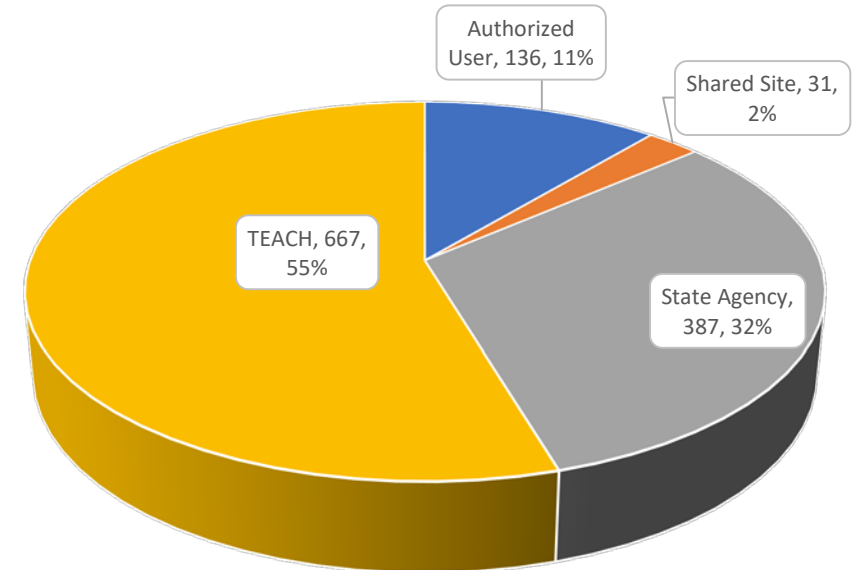

BadgerNet by Agency Type ** Includes (New Project) WIP