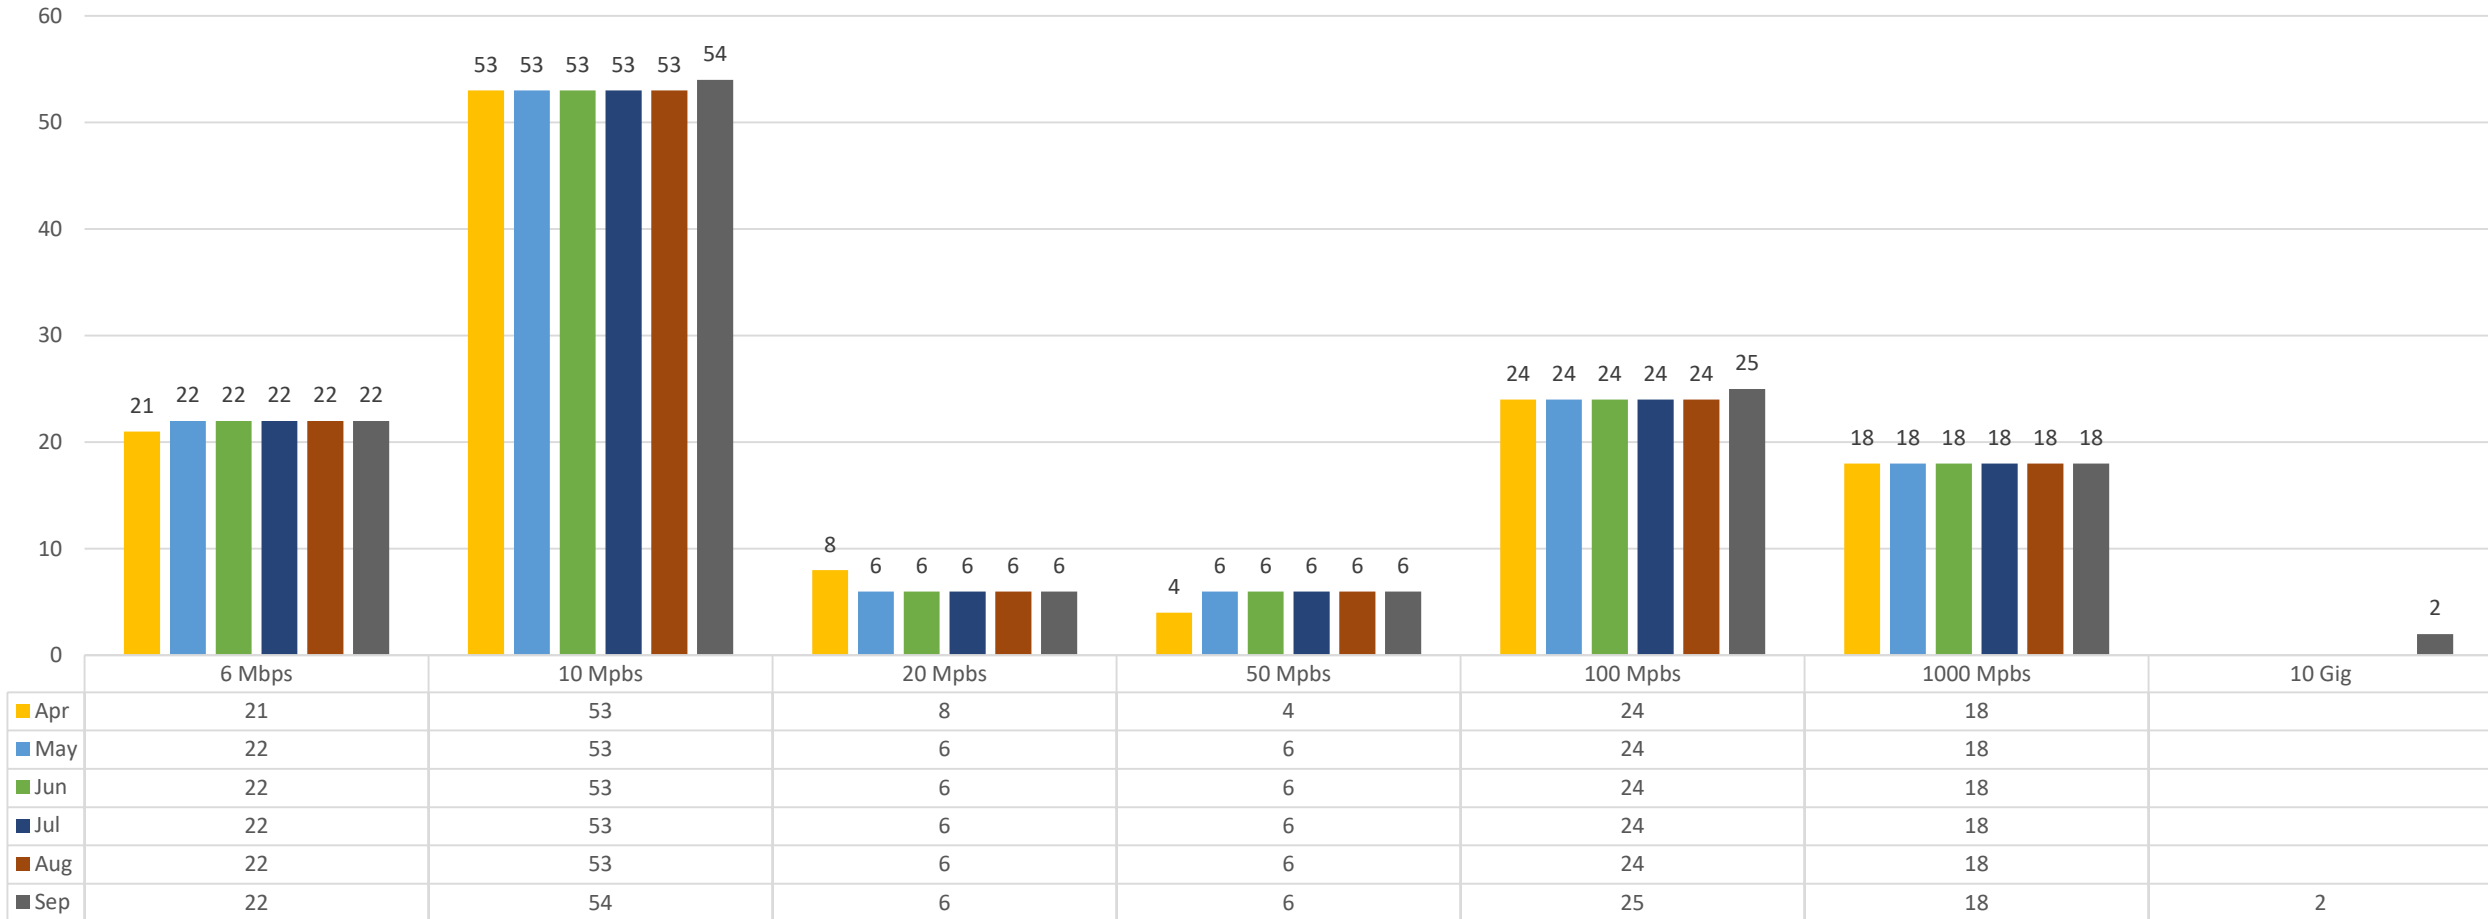

BadgerNet Authorized User Bandwidth: 2019