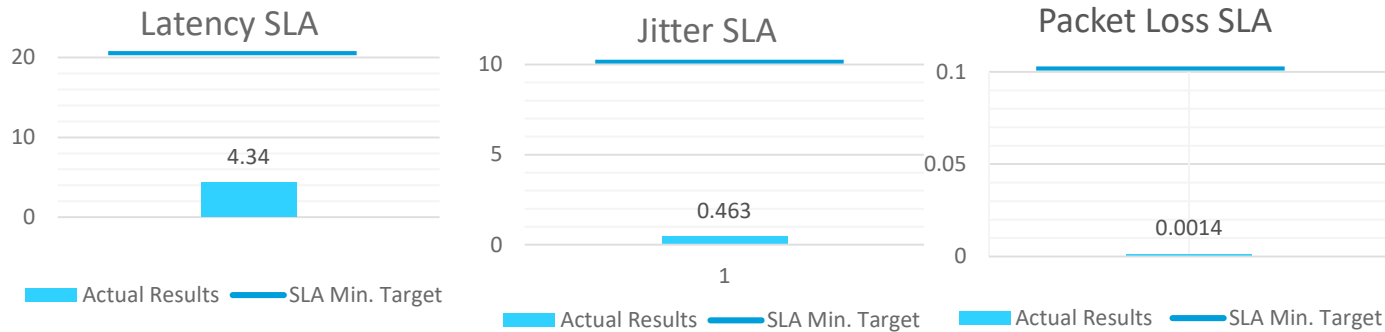

What's New – Highlights of Key Items

AT&T ASE UNI upgrade

Project to change UNI Port on all AT&T (sub 100M) sites to increase future MACD timeframes

- Complete 97
- In-progress 38
- Total Sites 135

Fiber Cuts

September (3) Fiber Cuts

State of Wisconsin Executive Summary – September 2019

1,206 BadgerNet Circuits

SLA Network CORE Performance

Service Assurance SLA Incidents

Total # Tickets	658
Measured	66
Non-Measure	592