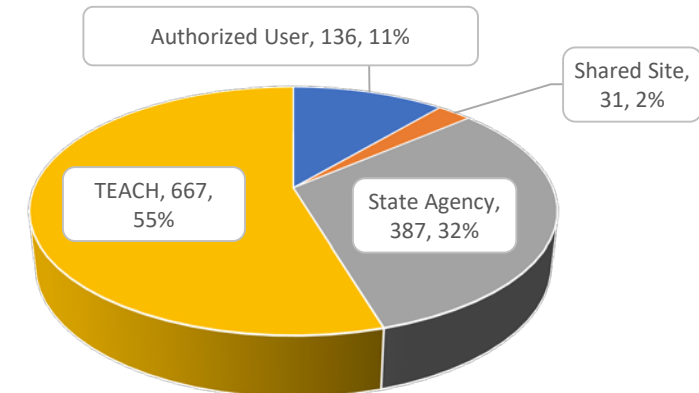

BadgerNet by Customer Type

* Includes WIP

Customer Information Portal