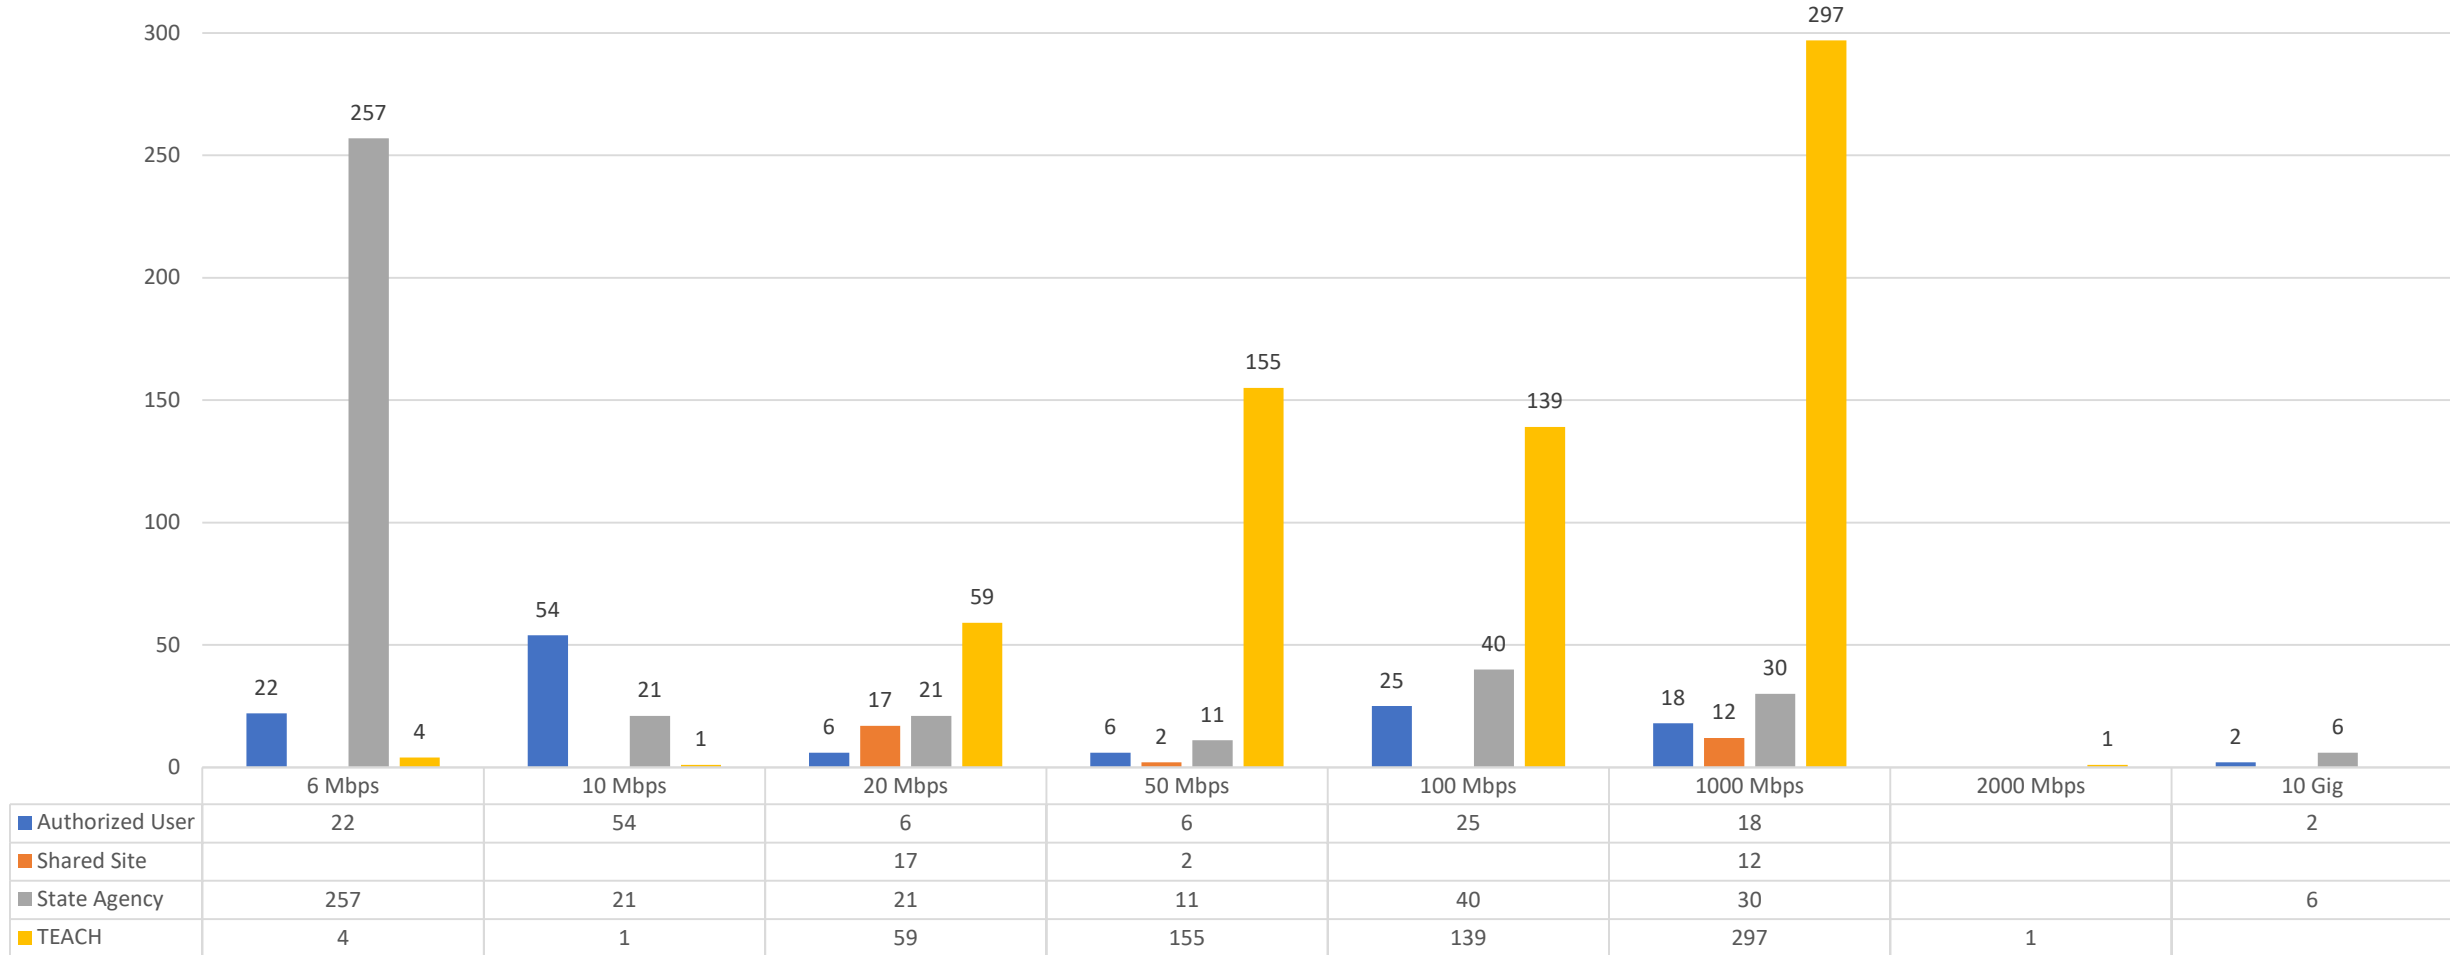

BadgerNet by: Bandwidth & Site Type : September 2019

Disconnected Sites:

STOJF3CW101 Cochrane-Fountain City High School
STOJSF9WI03 St. Francis School District