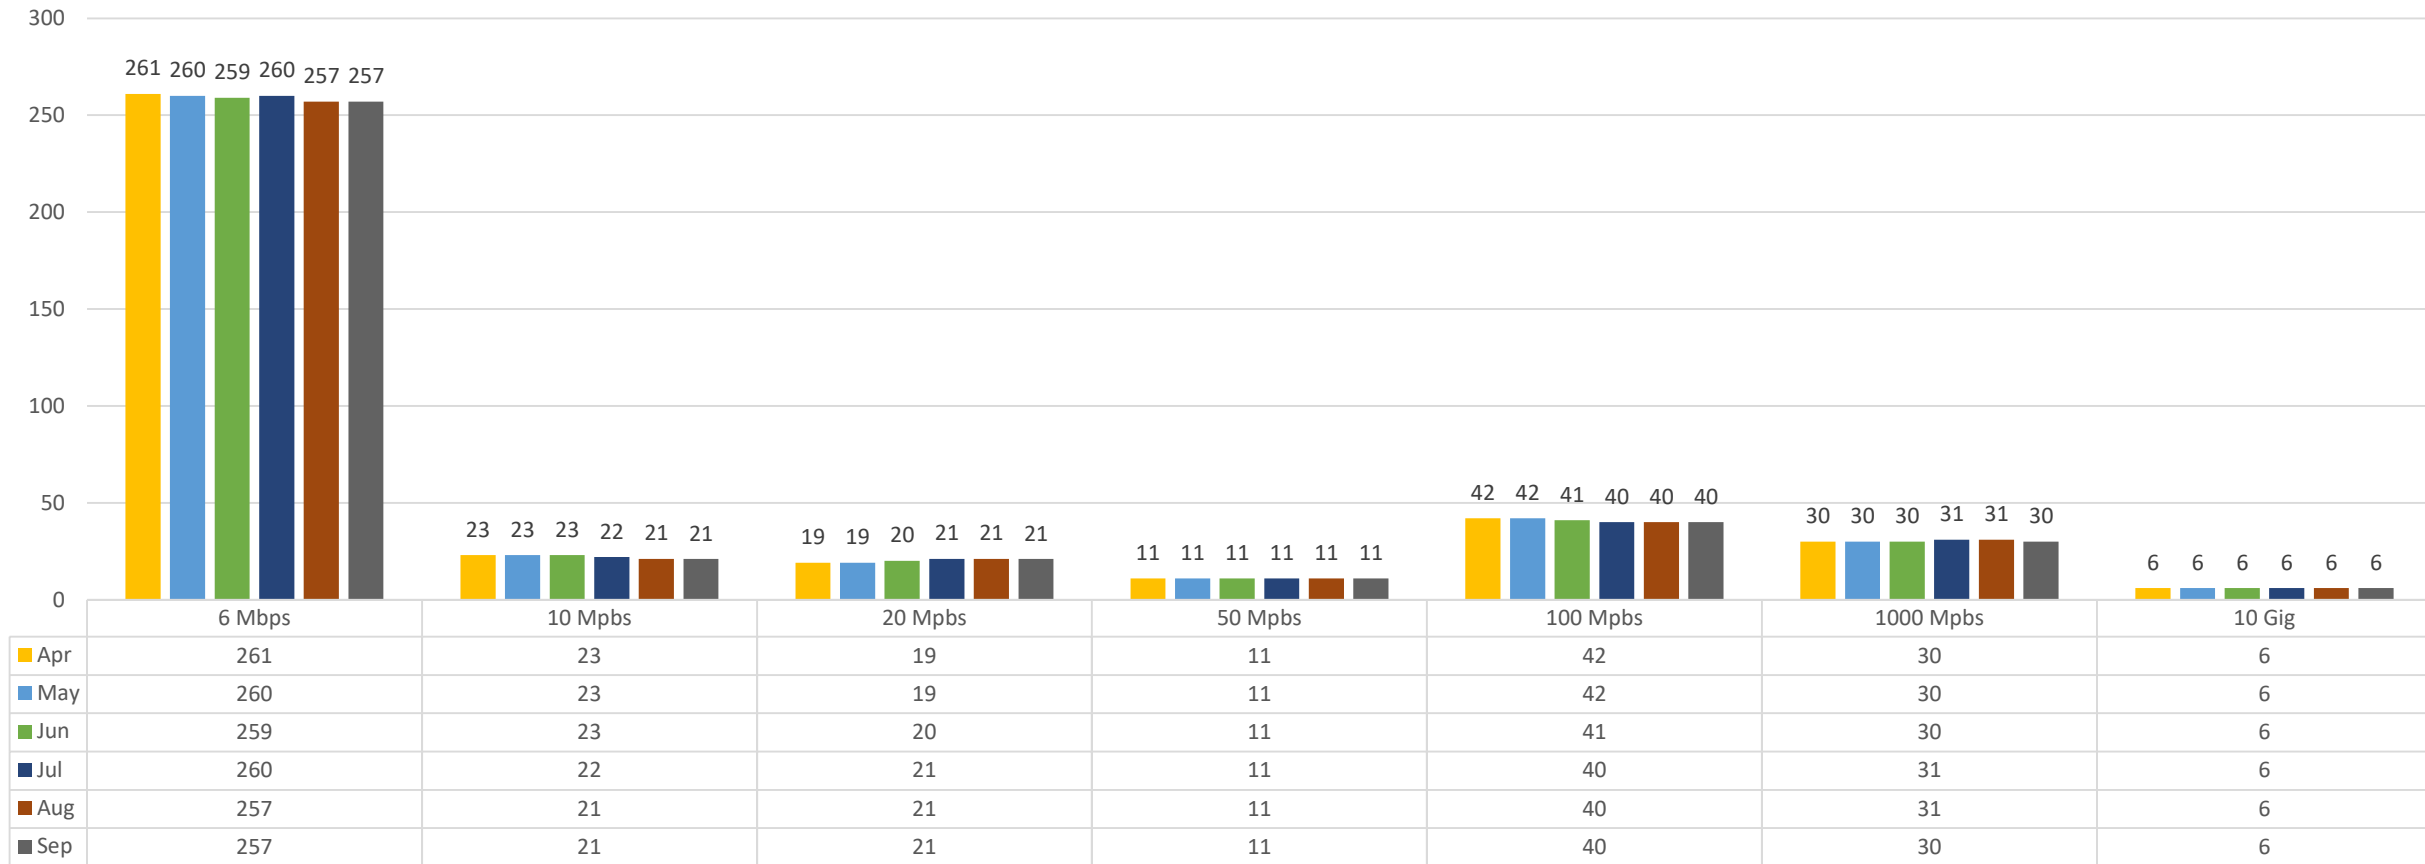

BadgerNet State Agency Bandwidth: 2019