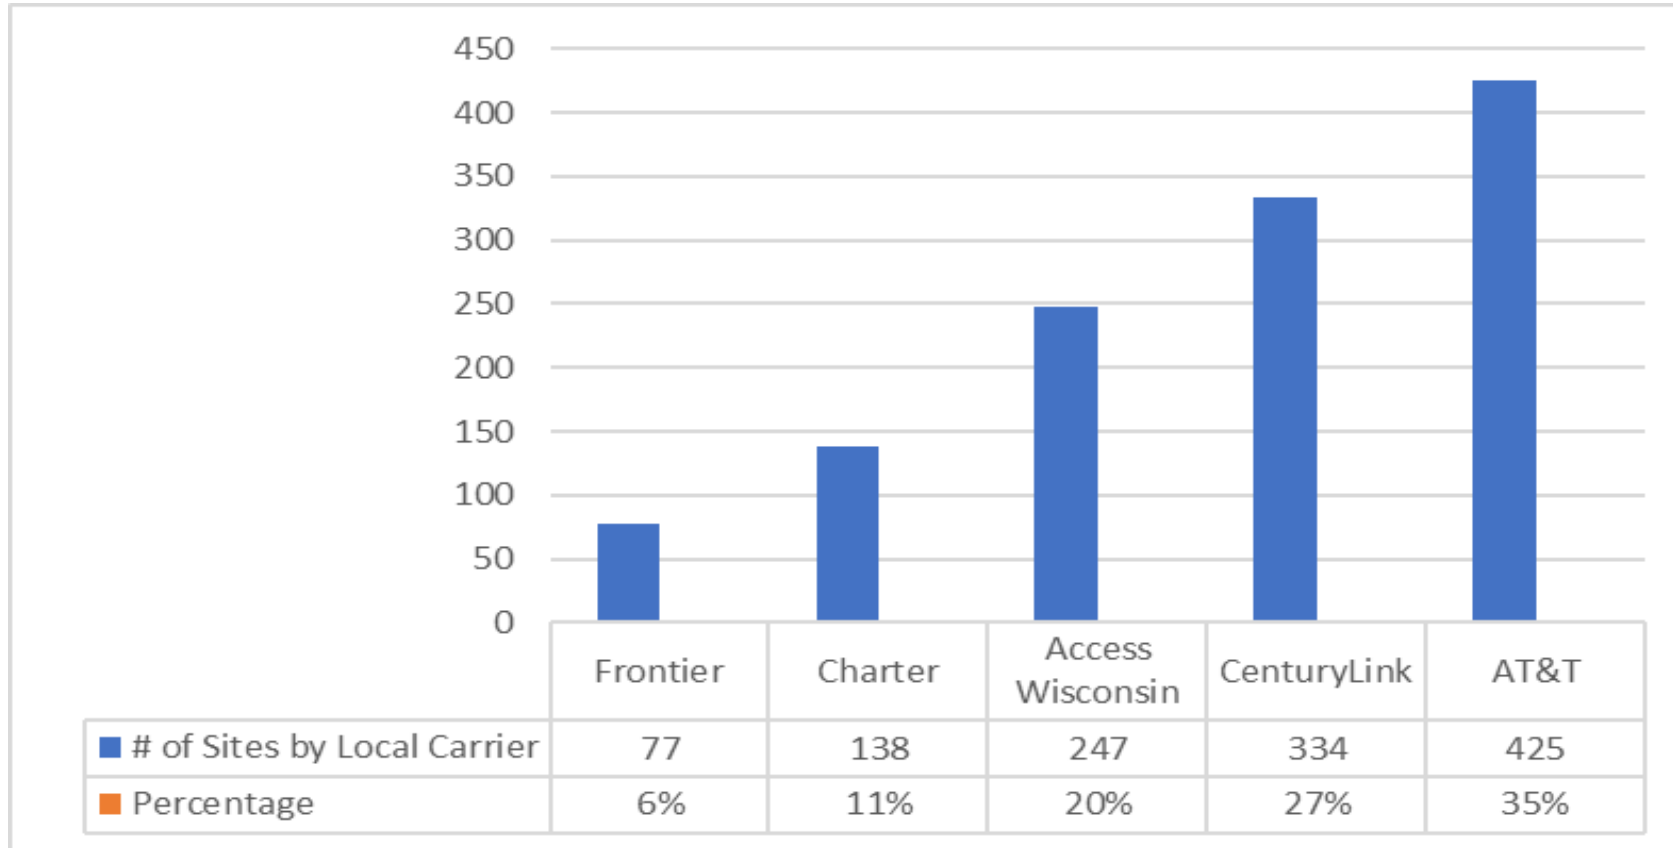

BadgerNet by Local Carrier – September 2019