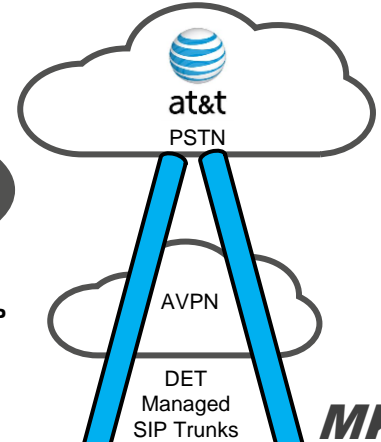

Enterprise Skype4B Architecture

DET Managed SIP Trunks
Current total:
 Bandwidth 100MB - 50MB per Data Center
 CCPs 1640 - 820 per Data Center

DET Skype4B Servers
Current capacity 18,000 Users
 4 FE Servers
 2 Edge Servers
 2 Mediation Servers
 2 SQL Backend servers.